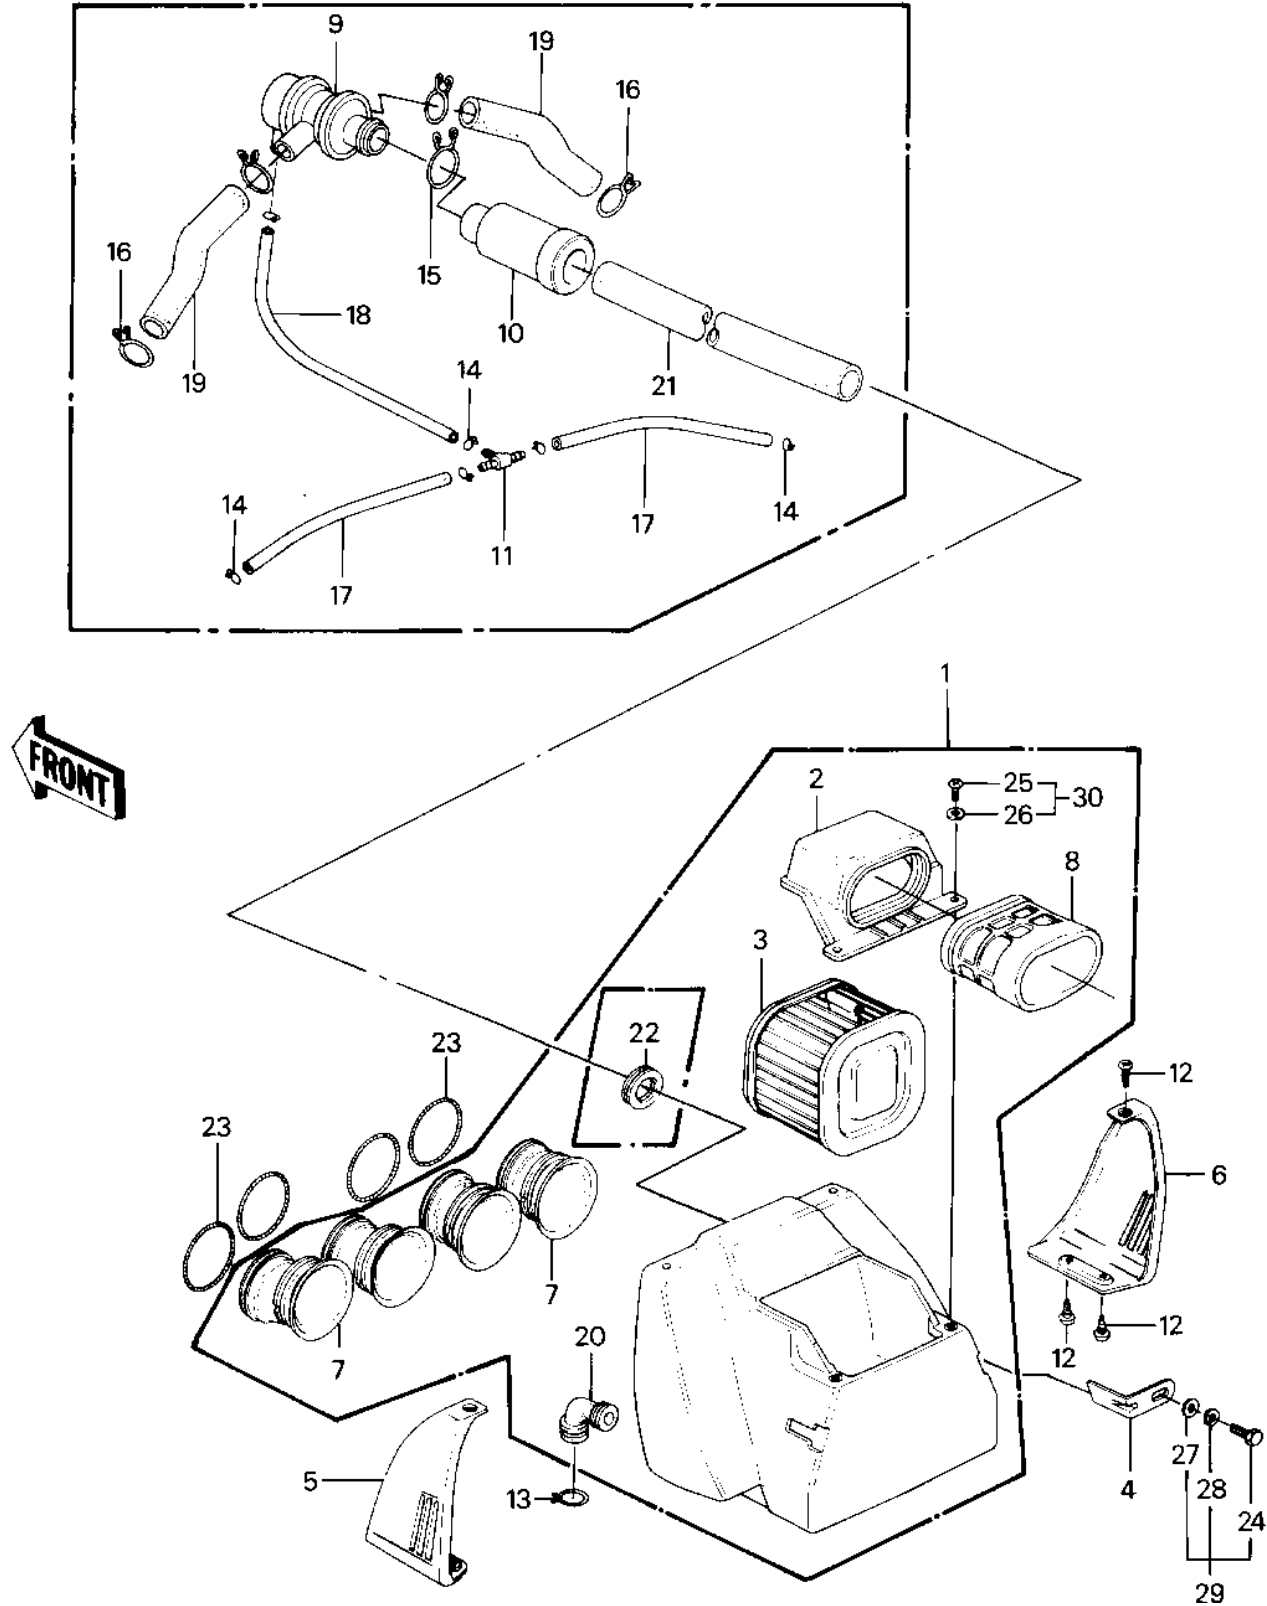

1982 Police 1000 PARTS DIAGRAM

AIR CLEANER

1982 Police 1000 PARTS LIST

AIR CLEANER

ITEM NAME	PART NUMBER	QUANTITY
FILTER-ASSY-AIR (Ref # 1)	11010-1142	1
FILTER-ASSY-AIR (Ref # 1)	11010-1142	1
CAP,AIR FILTER (Ref # 2)	11012-1167	1
ELEMENT,AIR CLNR (Ref # 3)	11013-1037	1
BRACKET,AIR CLEANER (Ref # 4)	32070-038	2
COVER,AIR FILTER,LH (Ref # 5)	14025-1263	1
COVER,AIR FILTER,RH (Ref # 6)	14025-1264	1
DUCT,AIR FILTER,OUTLE (Ref # 7)	14073-1048	4
DUCT,AIR FILTER,INTAK (Ref # 8)	14073-1049	1
VALVE ASSY,AIR SWITCH (Ref # 9)	16126-1014	1
SILENCER (Ref # 10)	39162-1003	1
FITTING,TUBE (Ref # 11)	92005-1017	1
SCREW,TAPPING,5X12 (Ref # 12)	92009-1105	6
SCREW,TAPPING,5X12 (Ref # 12)	92009-1319	6
CLAMP BREATHER PIPE (Ref # 13)	92037-028	1
CLAMP-PIPE (Ref # 14)	92037-072	6
CLAMP (Ref # 15)	92037-1076	1
CLAMP,BREATHER TUBE (Ref # 16)	92037-213	4
TUBE,VACUUM,LONG (Ref # 17)	92059-1162	2
TUBE,VACUUM,LONG (Ref # 18)	92059-1162	1
TUBE,14X20X89 (Ref # 19)	92059-1155	2
TUBE,AIR FILTER (Ref # 20)	92059-1156	1
TUBE,14X20X320 (Ref # 21)	92059-1161	1
GROMMET,AIR FILTER (Ref # 22)	92071-1042	1
GROMMET,AIR FILTER (Ref # 22)	92071-1042	1
SPRING (Ref # 23)	92081-1177	4
SPRING,COIL,BLACK (Ref # 23)	92081-1457	4
BOLT-UPSET,6X12 (Ref # 24)	112G0612	2
SCREW PAN HEAD 6X12 (Ref # 25)	220B0612	2

1982 Police 1000 PARTS LIST

AIR CLEANER

ITEM NAME	PART NUMBER	QUANTITY
WASHER PLAIN 6MM (Ref # 26)	410B0600	2
WASHER PLAIN 6MM (Ref # 27)	411B0600	2
WASHER SPRING 6MM (Ref # 28)	461F0600	2
BOLT 6X12 (Ref # 29)	187B0612	2
SCREW-PAN-WP-CROS (Ref # 30)	224B0612	2