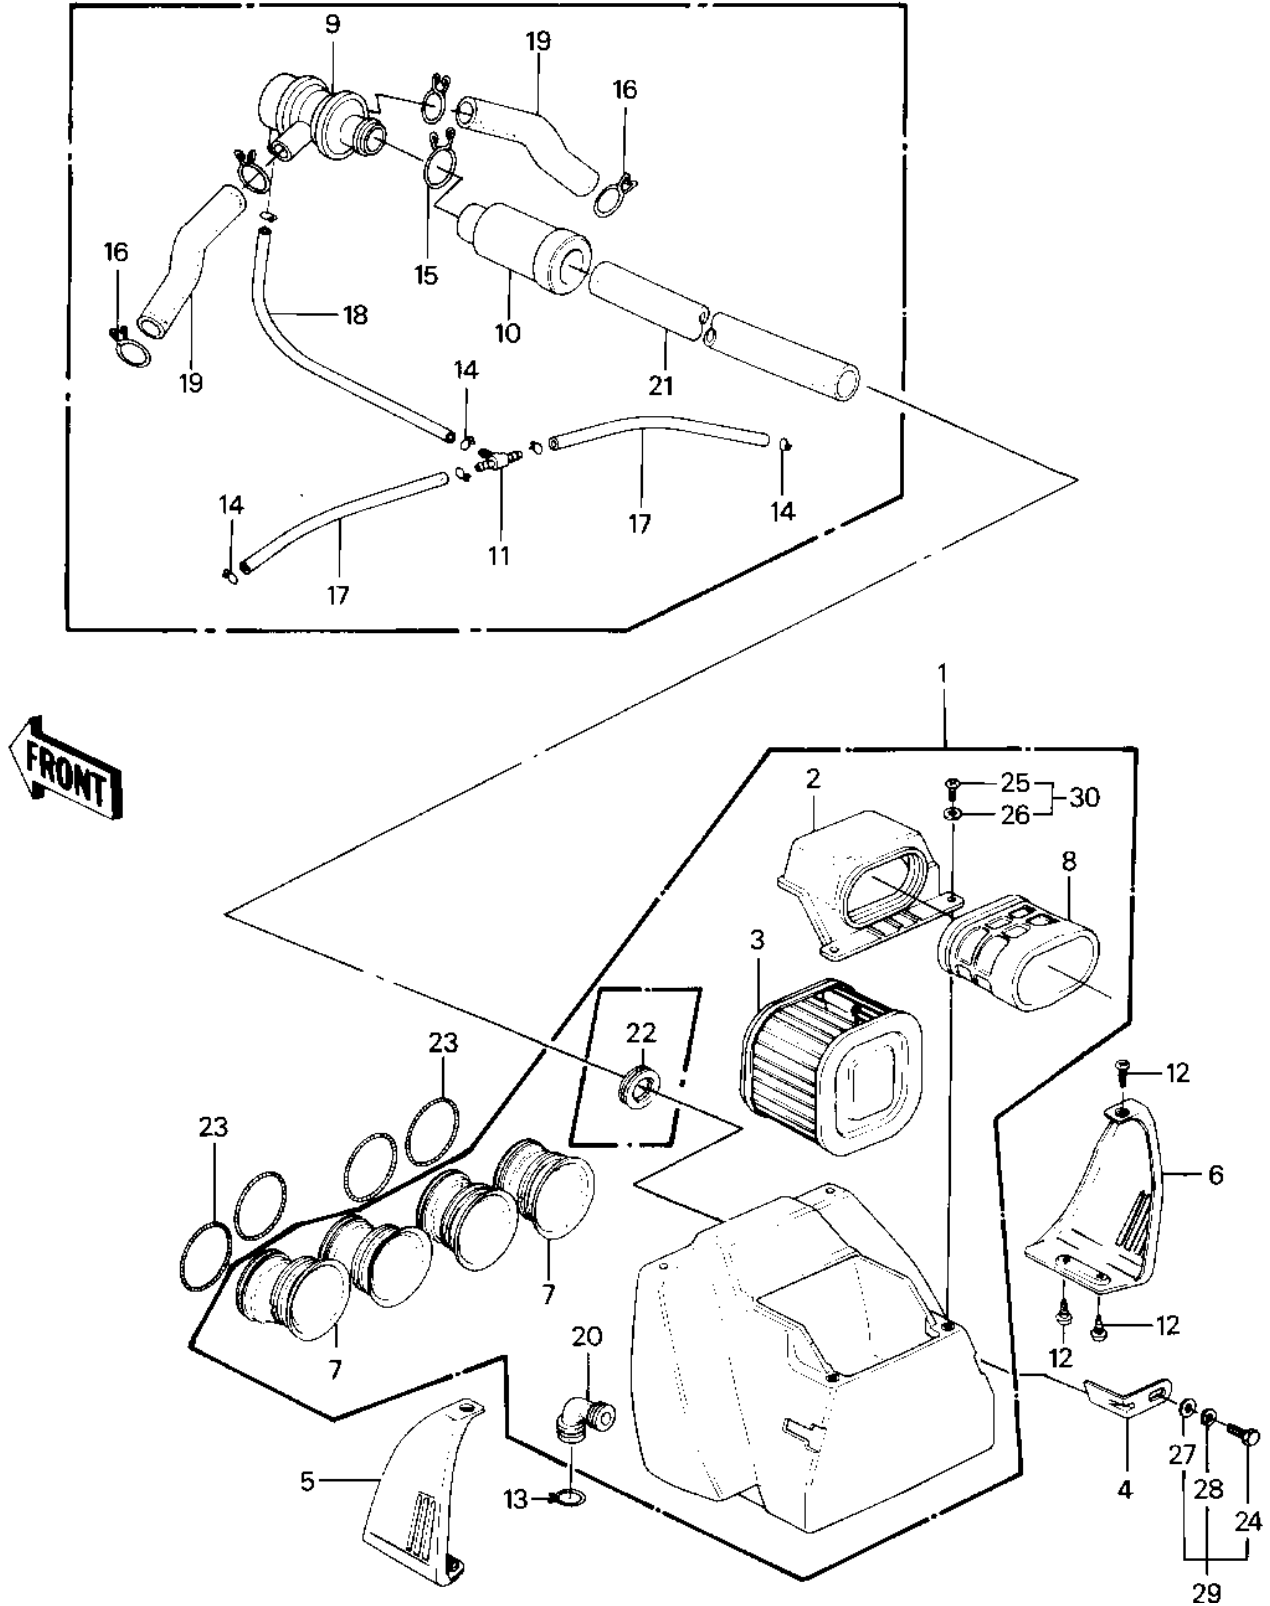

1984 Police 1000 PARTS DIAGRAM

AIR CLEANER

1984 Police 1000 PARTS LIST

AIR CLEANER

ITEM NAME	PART NUMBER	QUANTITY
FILTER-ASSY-AIR (Ref # 1)	11010-1142	
FILTER-ASSY-AIR (Ref # 1)	11010-1142	
CAP,AIR FILTER (Ref # 2)	11012-1167	
ELEMENT,AIR CLNR (Ref # 3)	11013-1037	
BRACKET,AIR CLEANER (Ref # 4)	32070-038	
COVER,AIR FILTER,LH (Ref # 5)	14025-1263	
COVER,AIR FILTER,RH (Ref # 6)	14025-1264	
DUCT,AIR FILTER,OUTLE (Ref # 7)	14073-1048	
DUCT,AIR FILTER,INTAK (Ref # 8)	14073-1049	
VALVE ASSY,AIR SWITCH (Ref # 9)	16126-1014	
SILENCER (Ref # 10)	39162-1003	
FITTING,TUBE (Ref # 11)	92005-1017	
SCREW,TAPPING,5X12 (Ref # 12)	92009-1105	
SCREW,TAPPING,5X12 (Ref # 12)	92009-1319	
CLAMP BREATHER PIPE (Ref # 13)	92037-028	
CLAMP-PIPE (Ref # 14)	92037-072	
CLAMP (Ref # 15)	92037-1076	
CLAMP,BREATHER TUBE (Ref # 16)	92037-213	
TUBE,VACUUM,LONG (Ref # 17)	92059-1162	
TUBE,VACUUM,LONG (Ref # 18)	92059-1162	
TUBE,14X20X89 (Ref # 19)	92059-1155	
TUBE,AIR FILTER (Ref # 20)	92059-1156	
TUBE,14X20X320 (Ref # 21)	92059-1161	
GROMMET,AIR FILTER (Ref # 22)	92071-1042	
GROMMET,AIR FILTER (Ref # 22)	92071-1042	
SPRING (Ref # 23)	92081-1177	
SPRING,COIL,BLACK (Ref # 23)	92081-1457	
BOLT-UPSET,6X12 (Ref # 24)	112G0612	
SCREW PAN HEAD 6X12 (Ref # 25)	220B0612	

1984 Police 1000 PARTS LIST

AIR CLEANER

ITEM NAME	PART NUMBER	QUANTITY
WASHER PLAIN 6MM (Ref # 26)	410B0600	
WASHER PLAIN 6MM (Ref # 27)	411B0600	
WASHER SPRING 6MM (Ref # 28)	461F0600	
BOLT 6X12 (Ref # 29)	187B0612	
SCREW-PAN-WP-CROS (Ref # 30)	224B0612	