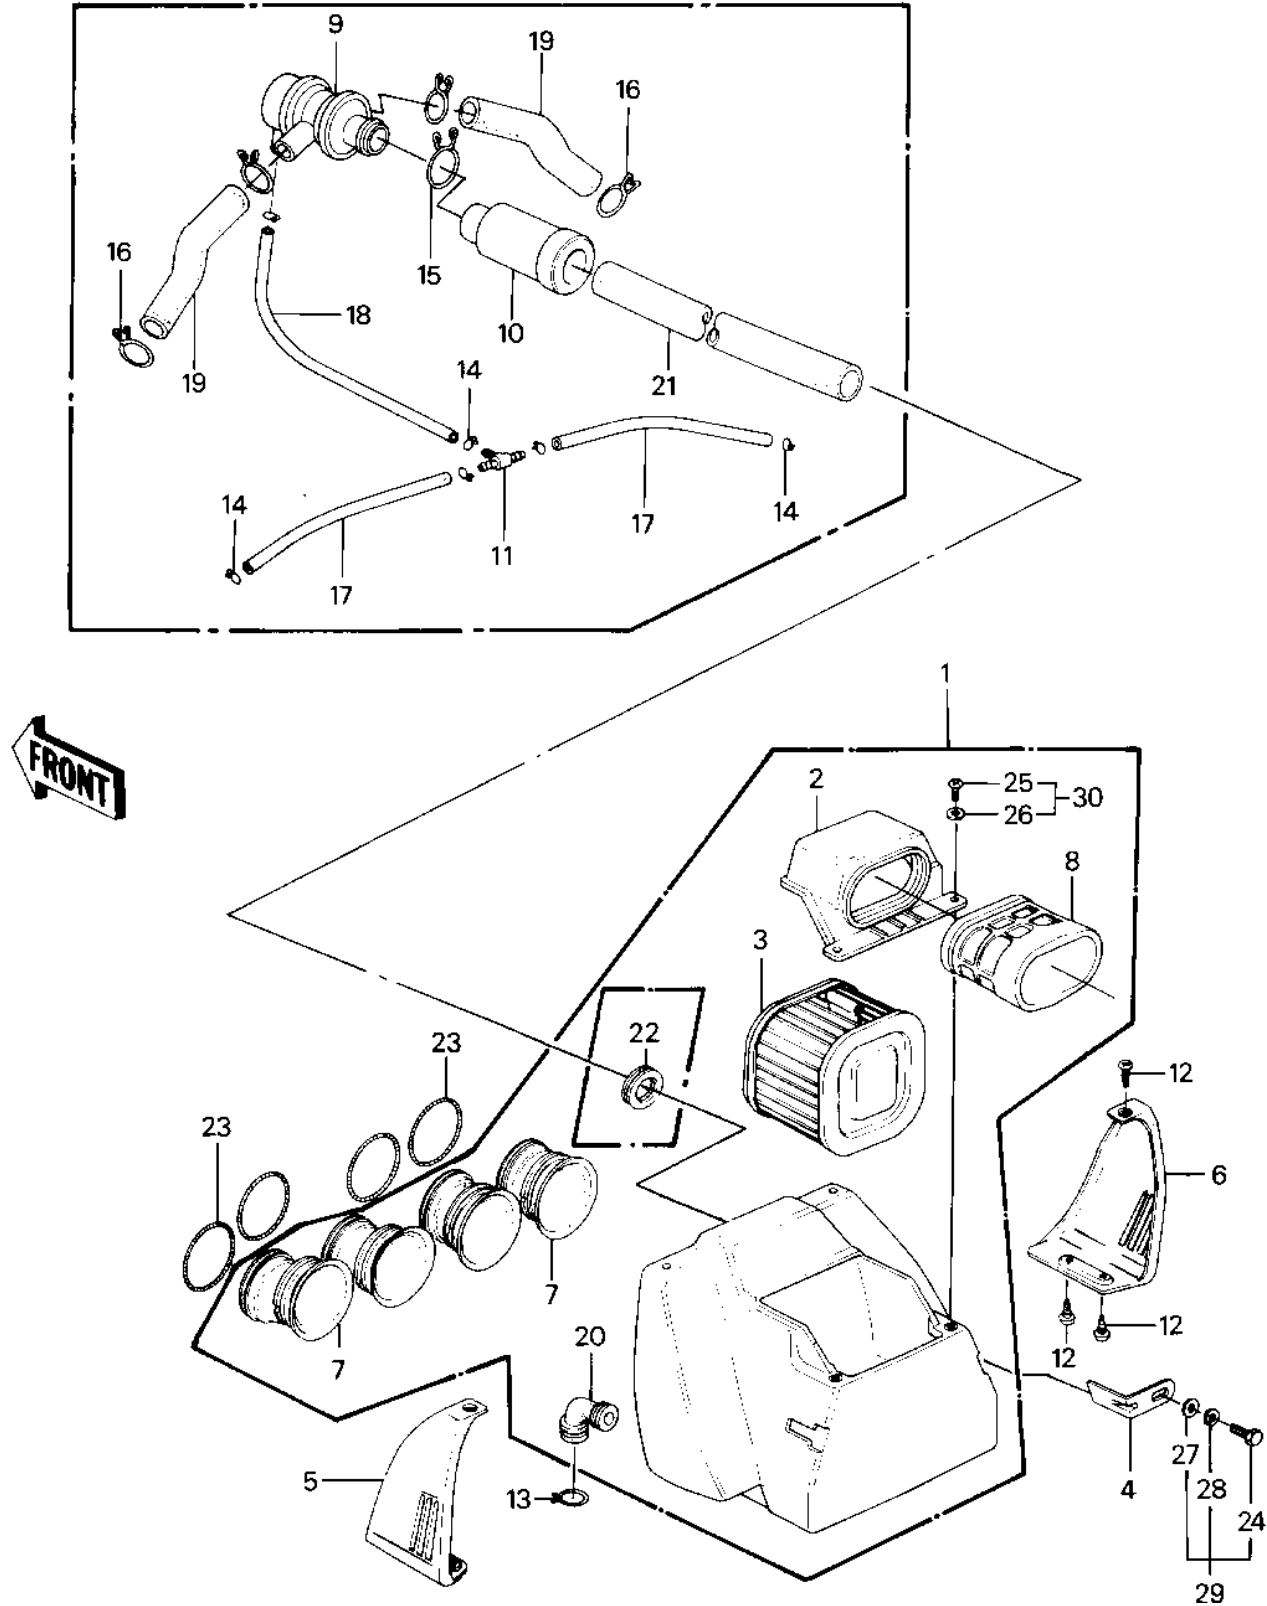

1985 Police 1000 PARTS DIAGRAM

AIR CLEANER

1985 Police 1000 PARTS LIST

AIR CLEANER

ITEM NAME	PART NUMBER	QUANTITY
FILTER-ASSY-AIR (Ref # 1)	11010-1142	
FILTER-ASSY-AIR (Ref # 1)	11010-1142	
CAP,AIR FILTER (Ref # 2)	11012-1167	
ELEMENT,AIR CLNR (Ref # 3)	11013-1037	
BRACKET,AIR CLEANER (Ref # 4)	32070-038	
COVER,AIR FILTER,LH (Ref # 5)	14025-1263	
COVER,AIR FILTER,RH (Ref # 6)	14025-1264	
DUCT,AIR FILTER,OUTLE (Ref # 7)	14073-1048	
DUCT,AIR FILTER,INTAK (Ref # 8)	14073-1049	
VALVE ASSY,AIR SWITCH (Ref # 9)	16126-1014	
SILENCER (Ref # 10)	39162-1003	
FITTING,TUBE (Ref # 11)	92005-1017	
SCREW,TAPPING,5X12 (Ref # 12)	92009-1105	
SCREW,TAPPING,5X12 (Ref # 12)	92009-1319	
CLAMP BREATHER PIPE (Ref # 13)	92037-028	
CLAMP-PIPE (Ref # 14)	92037-072	
CLAMP (Ref # 15)	92037-1076	
CLAMP,BREATHER TUBE (Ref # 16)	92037-213	
TUBE,VACUUM,LONG (Ref # 17)	92059-1162	
TUBE,VACUUM,LONG (Ref # 18)	92059-1162	
TUBE,14X20X89 (Ref # 19)	92059-1155	
TUBE,AIR FILTER (Ref # 20)	92059-1156	
TUBE,14X20X320 (Ref # 21)	92059-1161	
GROMMET,AIR FILTER (Ref # 22)	92071-1042	
GROMMET,AIR FILTER (Ref # 22)	92071-1042	
SPRING (Ref # 23)	92081-1177	
SPRING,COIL,BLACK (Ref # 23)	92081-1457	
BOLT-UPSET,6X12 (Ref # 24)	112G0612	
SCREW PAN HEAD 6X12 (Ref # 25)	220B0612	

1985 Police 1000 PARTS LIST

AIR CLEANER

ITEM NAME	PART NUMBER	QUANTITY
WASHER PLAIN 6MM (Ref # 26)	410B0600	
WASHER PLAIN 6MM (Ref # 27)	411B0600	
WASHER SPRING 6MM (Ref # 28)	461F0600	
BOLT 6X12 (Ref # 29)	187B0612	
SCREW-PAN-WP-CROS (Ref # 30)	224B0612	