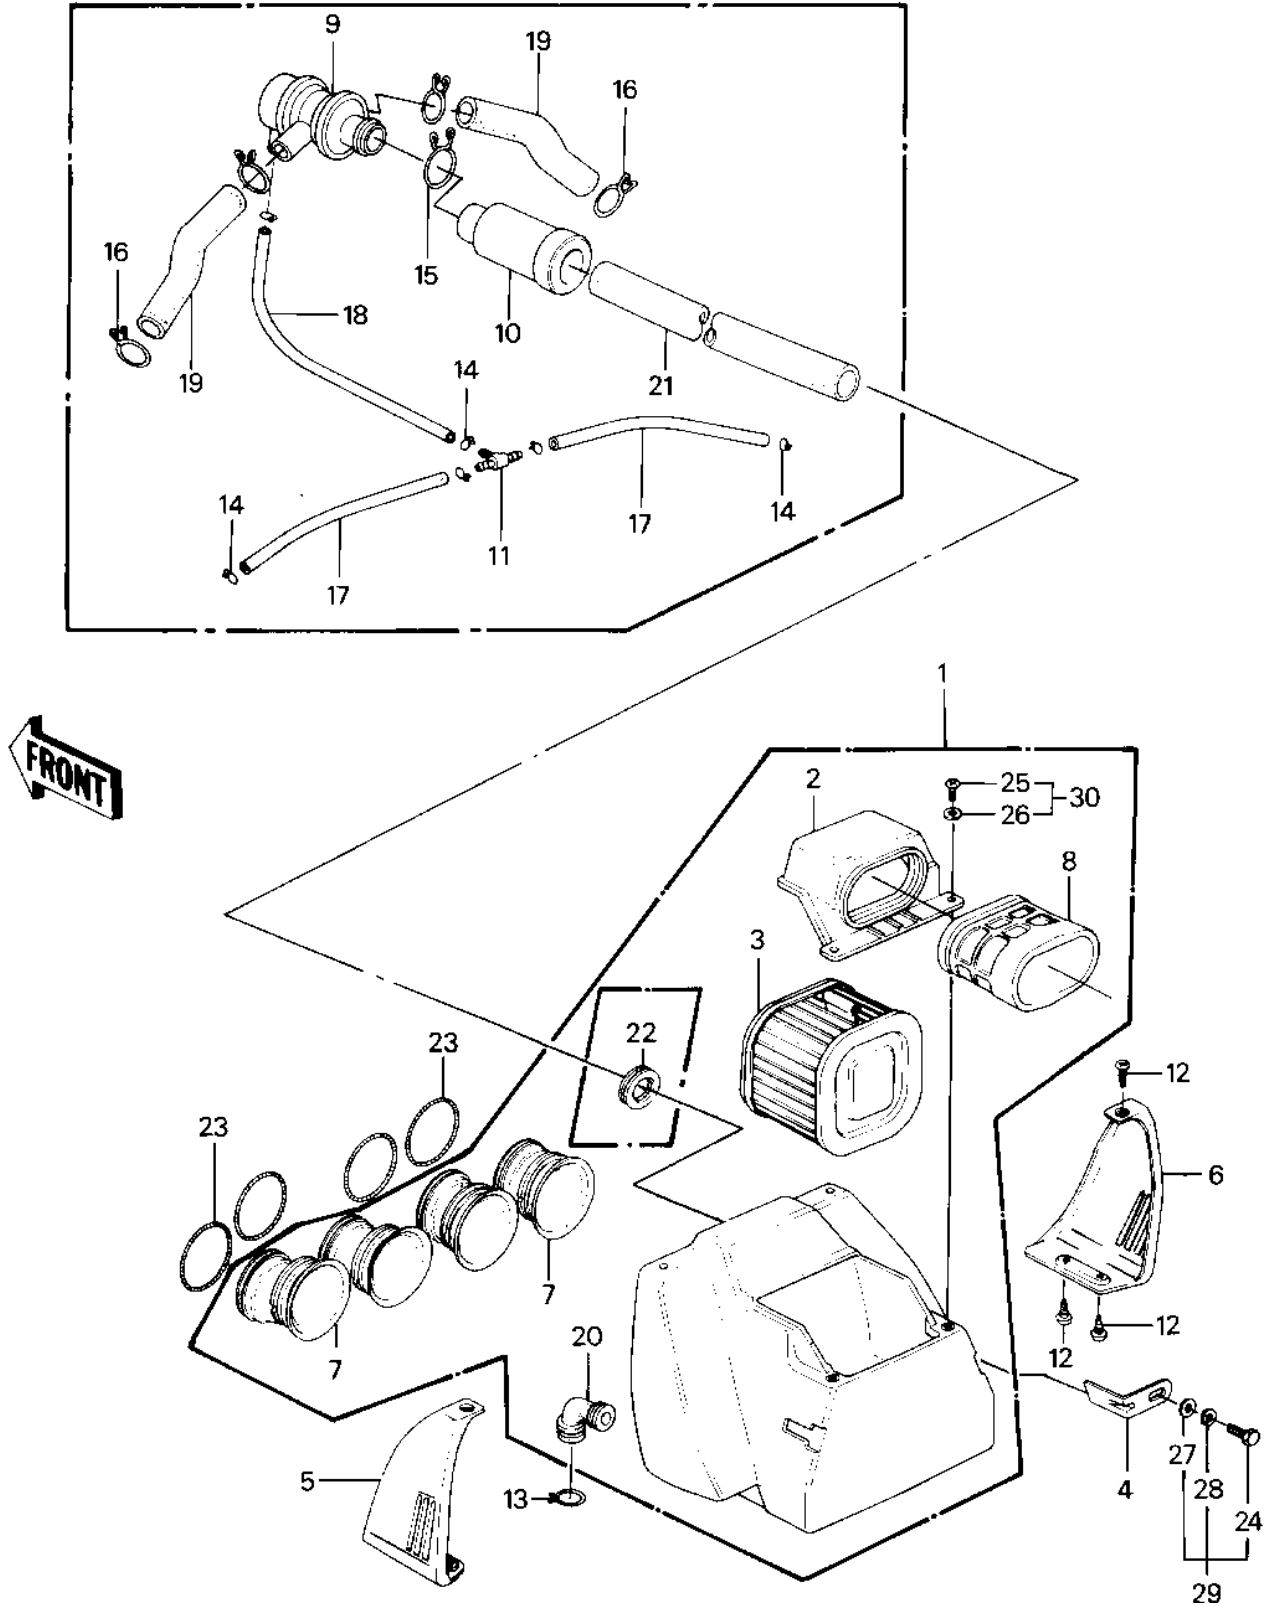

# 1986 Police 1000 PARTS DIAGRAM

# 1986 Police 1000 PARTS LIST

## AIR CLEANER

ITEM NAME	PART NUMBER	QUANTITY
WASHER PLAIN 6MM (Ref # 26)	410B0600	
WASHER PLAIN 6MM (Ref # 27)	411B0600	
WASHER SPRING 6MM (Ref # 28)	461F0600	
BOLT 6X12 (Ref # 29)	187B0612	
SCREW-PAN-WP-CROS (Ref # 30)	224B0612	