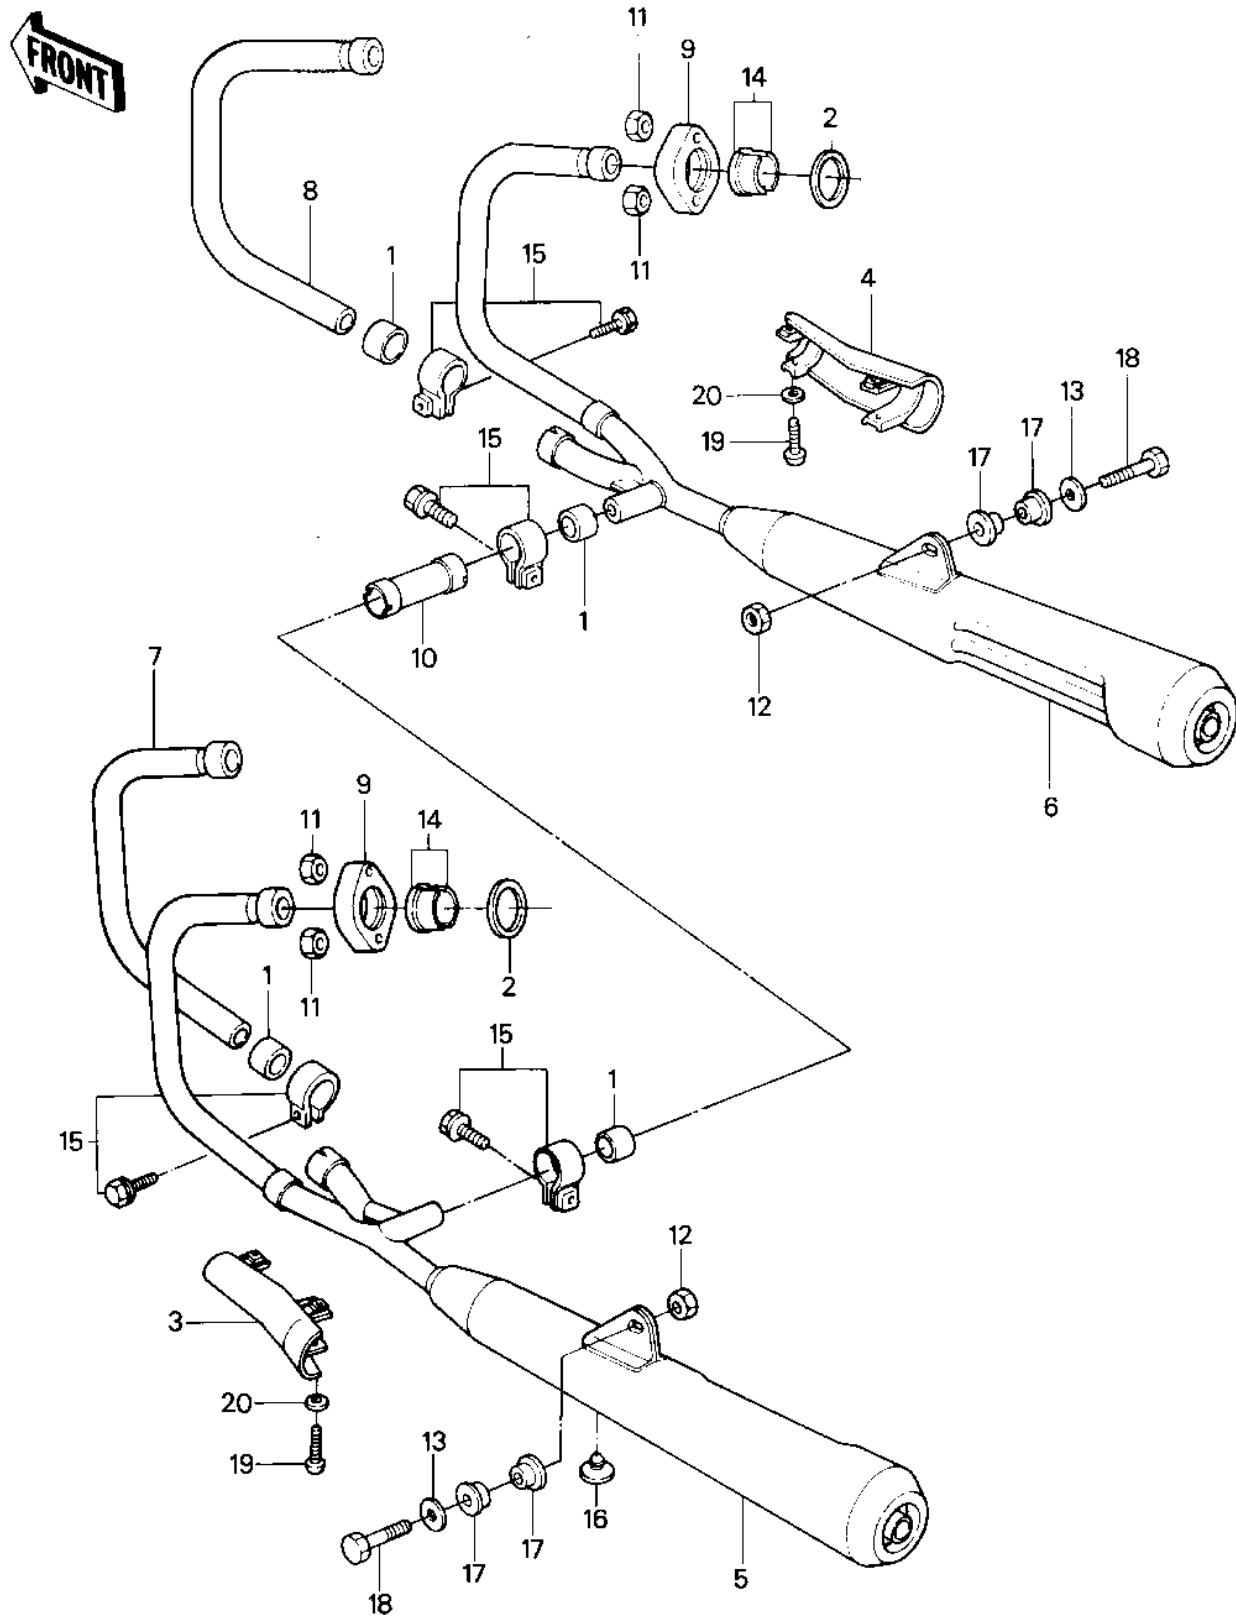

1986 Police 1000 PARTS DIAGRAM

MUFFLERS

1986 Police 1000 PARTS LIST

MUFFLERS

ITEM NAME	PART NUMBER	QUANTITY
GASKET,MANIFOLD EXHAU (Ref # 1)	11060-1068	
GASKET,EXHAUST PIPE H (Ref # 2)	11009-1906	
COVER,MUFFLER,LH (Ref # 3)	14025-1355	
COVER,MUFFLER,RH (Ref # 4)	14025-1356	
MUFFLER-LH (Ref # 5)	18001-1299	
MUFFLER,L.H. (Ref # 5)	18001-1595	
MUFFLER,L.H. (Ref # 5)	18001-1595	
MUFFLER-RH (Ref # 6)	18001-1300	
MUFFLER,R.H. (Ref # 6)	18001-1596	
MUFFLER,R.H. (Ref # 6)	18001-1596	
PIPE-EXHAUST,#2 (Ref # 7)	18049-1188	
PIPE-EXHAUST,#3 (Ref # 8)	18049-1189	
HOLDER-EXHAUST PIPE (Ref # 9)	18069-1015	
PIPE,MUFFLER CONNECT (Ref # 10)	32032-1676	
PIPE,MUFFLER CONNECT (Ref # 10)	32032-1676	
NUT-8MM (Ref # 11)	92015-1143	
NUT,8MM (Ref # 11)	92015-1398	
NUT,LOCK,10MM (Ref # 12)	92019-021	
WASHER,PLAIN (Ref # 13)	92022-289	
COLLAR,EXHAUST PIPE (Ref # 14)	92027-1300	
CLAMP,MUFFLER (Ref # 15)	92037-1258	
CLAMP,MUFFLER (Ref # 15)	92037-1536	
DAMPER RUBB MAIN STAD (Ref # 16)	92075-015	
BUSHING,MUFFLER FITT (Ref # 17)	92092-010	
BOLT-HEX HEAD,10X55 (Ref # 18)	113N1055	
SCREW PAN HEAD 6X45 (Ref # 19)	220B0645	
SCREW-PAN-CROS (Ref # 19)	220X0645	
WASHER SPRING 6MM (Ref # 20)	461F0600	