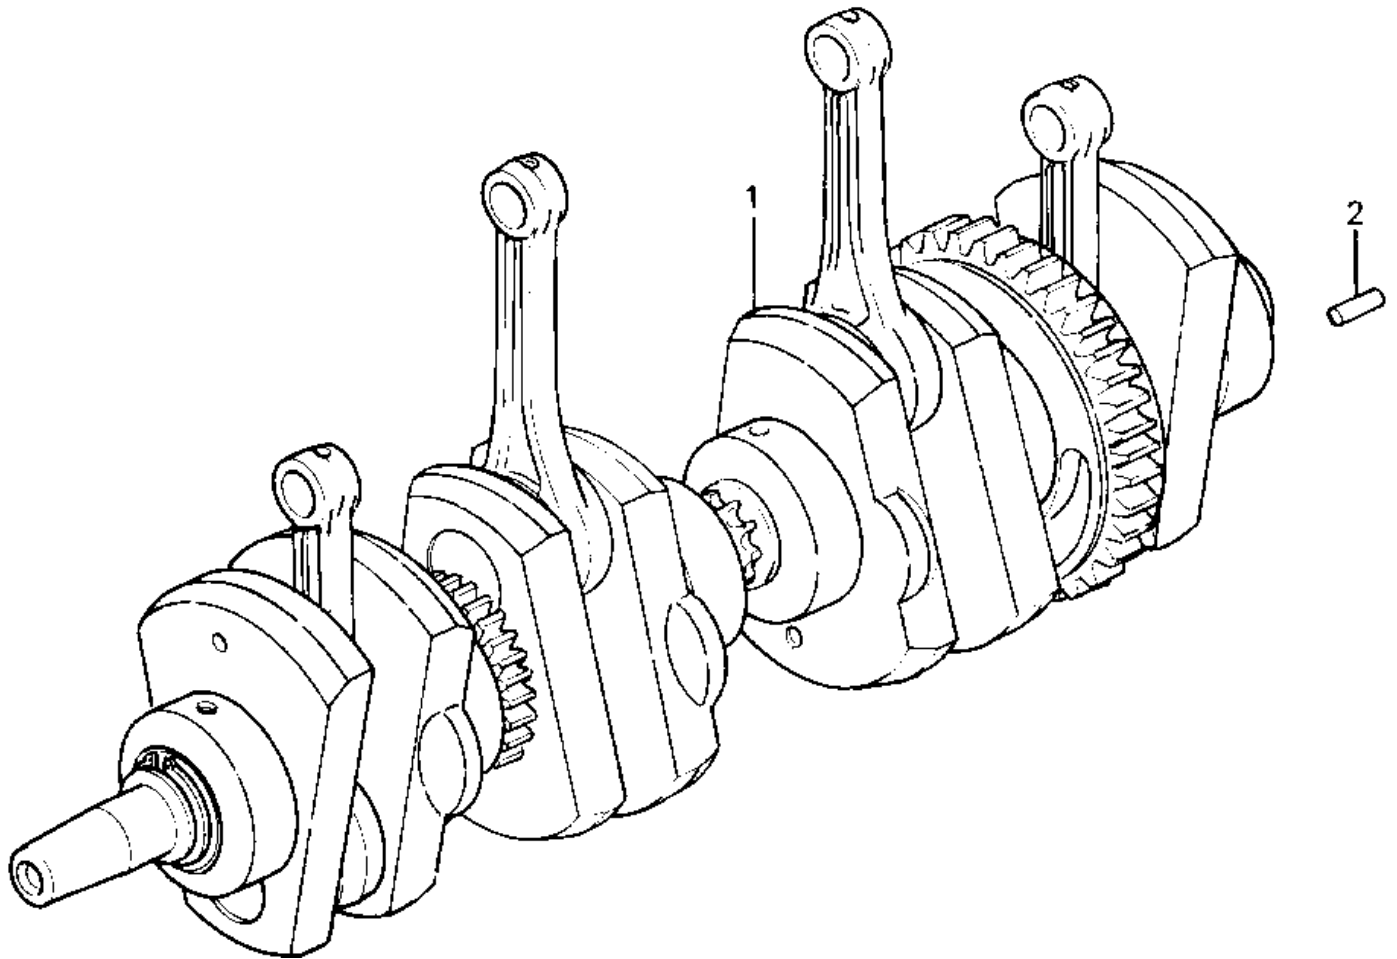

1982 Police 1000 PARTS DIAGRAM

CRANKSHAFT

1982 Police 1000 PARTS LIST

CRANKSHAFT

ITEM NAME	PART NUMBER	QUANTITY
CRANKSHAFT-COMP (Ref # 1)	13031-1046	1
PIN-SPRING,4X8 (Ref # 2)	555A0408	1
PIN-SPRING,4X8 (Ref # 2)	555A0408	1