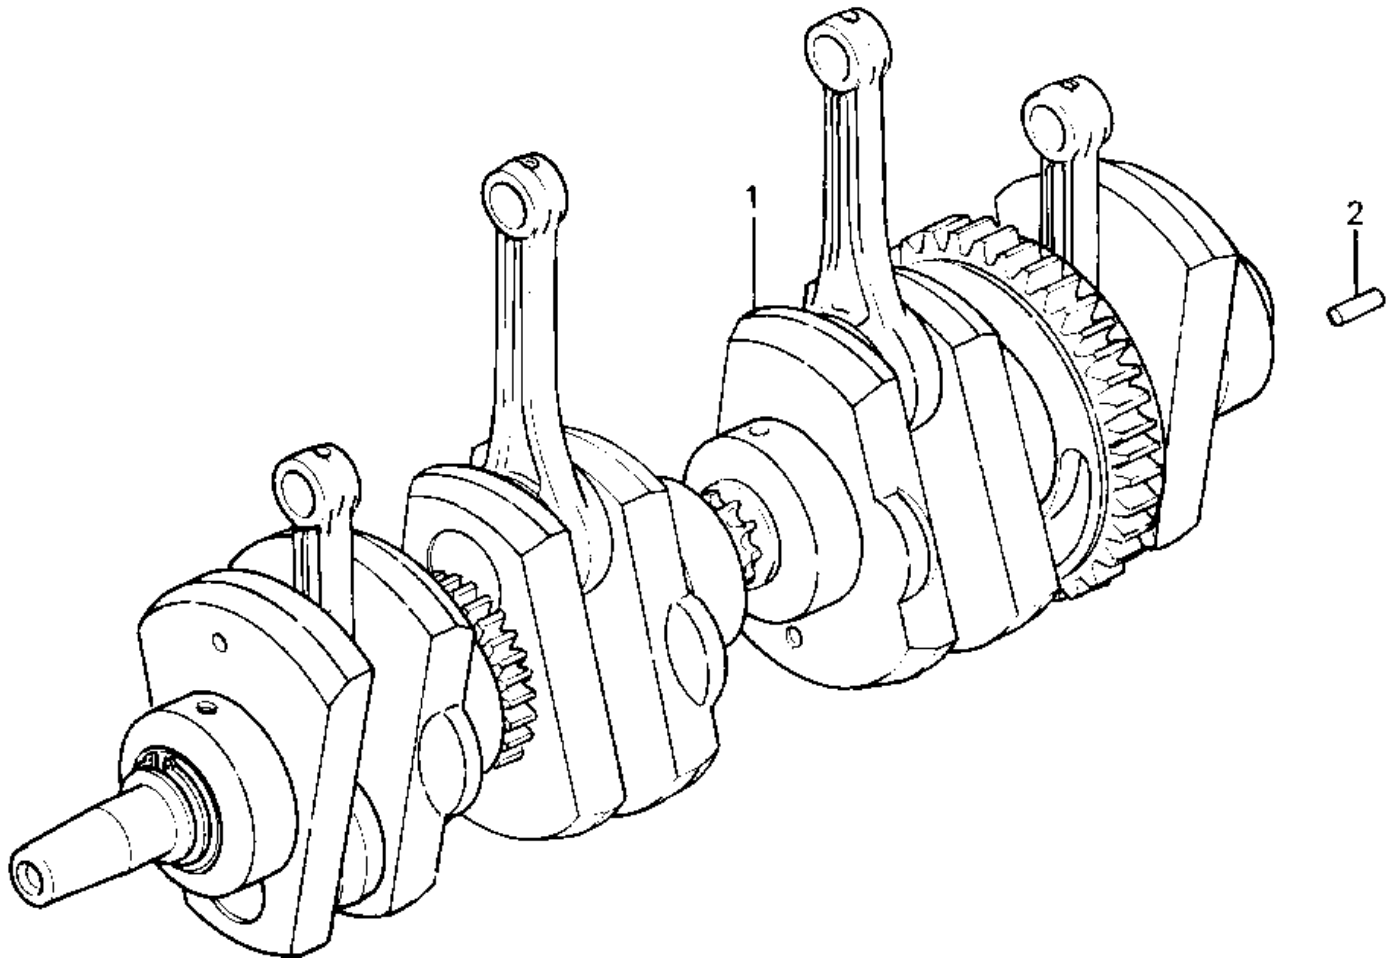

# 1982 Police 1000 PARTS DIAGRAM

CRANKSHAFT

# 1982 Police 1000 PARTS LIST

## CRANKSHAFT

ITEM NAME	PART NUMBER	QUANTITY
CRANKSHAFT-COMP (Ref # 1)	13031-1046	1
PIN-SPRING,4X8 (Ref # 2)	555A0408	1
PIN-SPRING,4X8 (Ref # 2)	555A0408	1