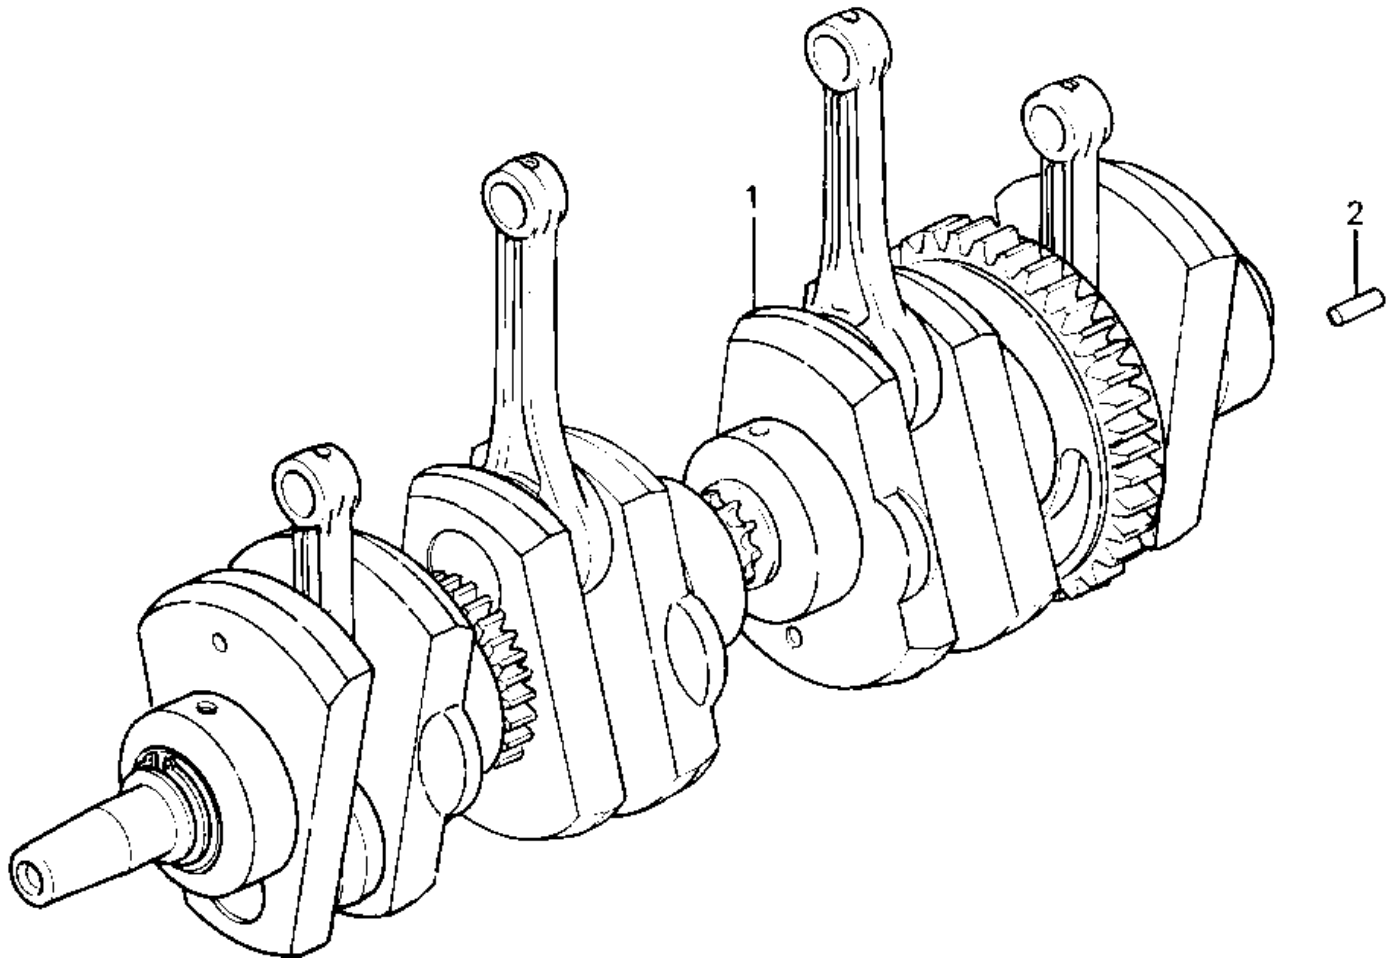

# 1984 Police 1000 PARTS DIAGRAM

CRANKSHAFT

# 1984 Police 1000 PARTS LIST

## CRANKSHAFT

ITEM NAME	PART NUMBER	QUANTITY
CRANKSHAFT-COMP (Ref # 1)	13031-1046	
PIN-SPRING,4X8 (Ref # 2)	555A0408	
PIN-SPRING,4X8 (Ref # 2)	555A0408	