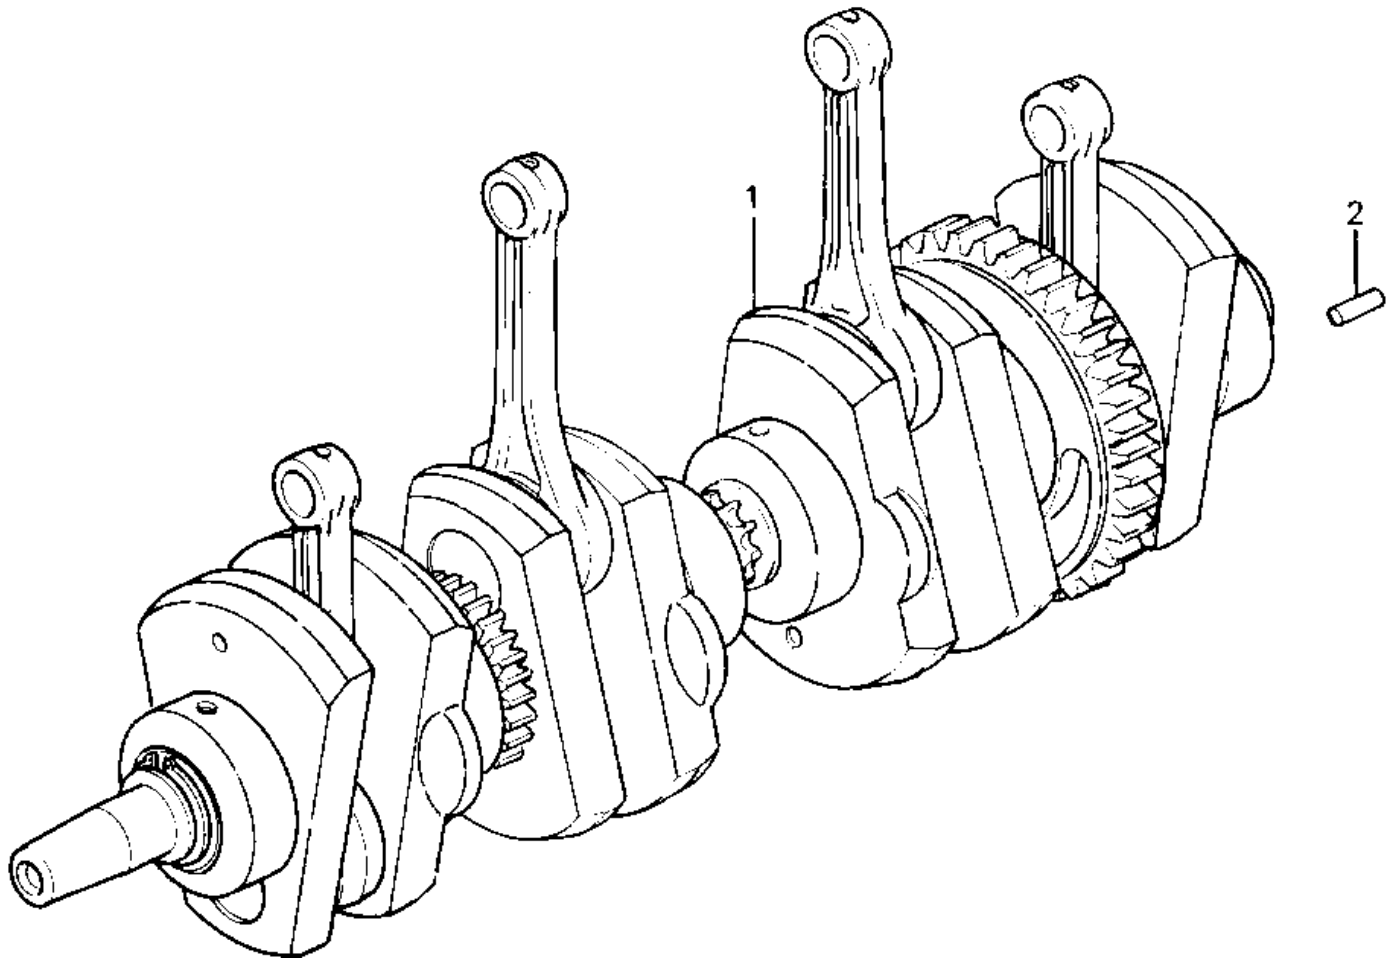

1984 Police 1000 PARTS DIAGRAM

CRANKSHAFT

1984 Police 1000 PARTS LIST

CRANKSHAFT

ITEM NAME	PART NUMBER	QUANTITY
CRANKSHAFT-COMP (Ref # 1)	13031-1046	
PIN-SPRING,4X8 (Ref # 2)	555A0408	
PIN-SPRING,4X8 (Ref # 2)	555A0408	