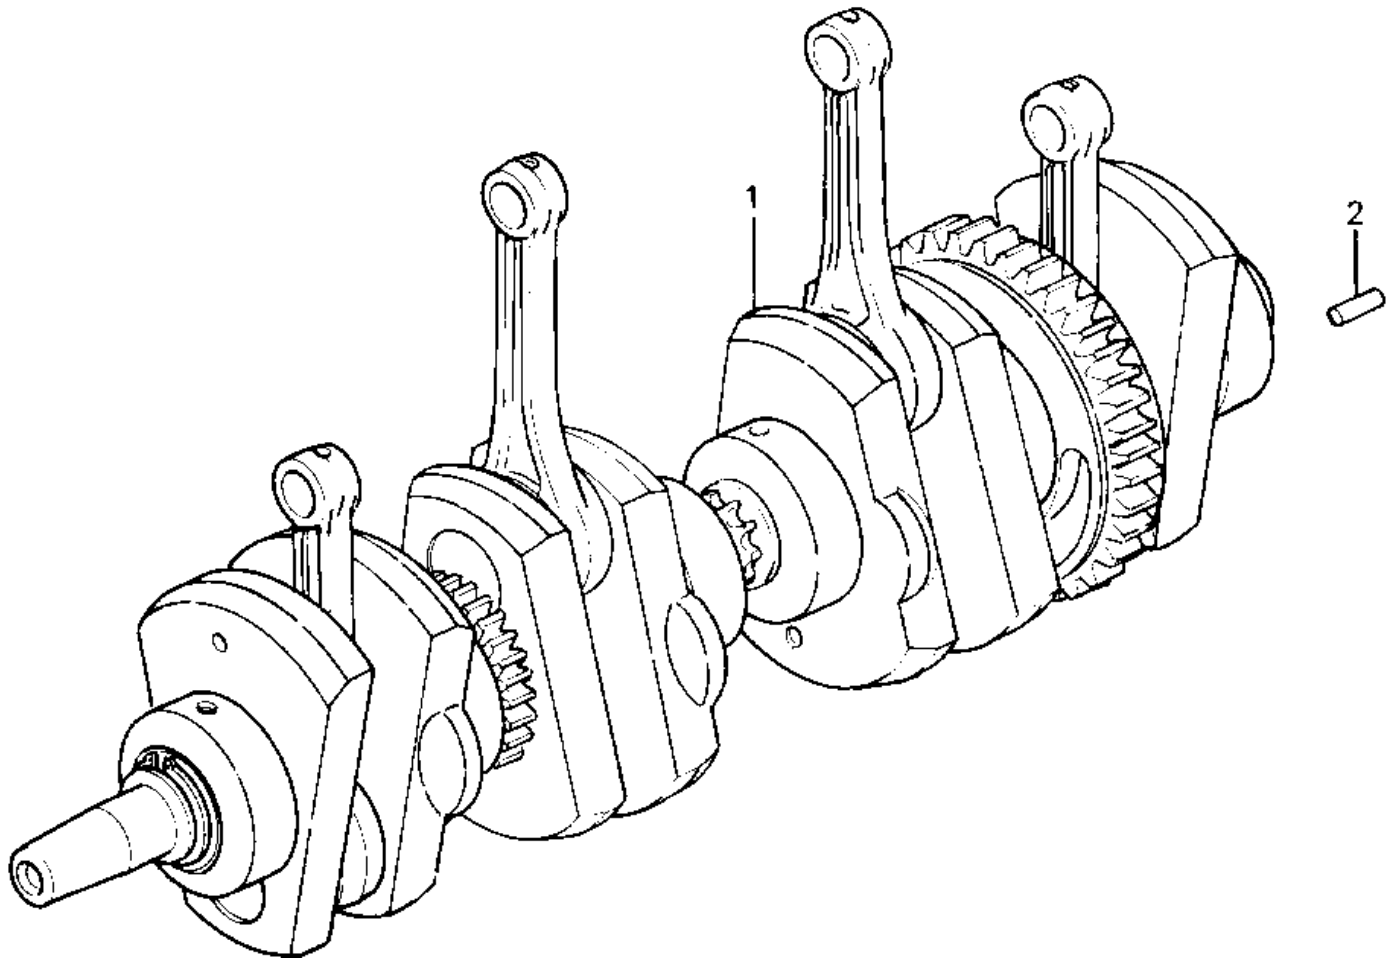

1985 Police 1000 PARTS DIAGRAM

CRANKSHAFT

1985 Police 1000 PARTS LIST

CRANKSHAFT

ITEM NAME	PART NUMBER	QUANTITY
CRANKSHAFT-COMP (Ref # 1)	13031-1046	
PIN-SPRING,4X8 (Ref # 2)	555A0408	
PIN-SPRING,4X8 (Ref # 2)	555A0408	