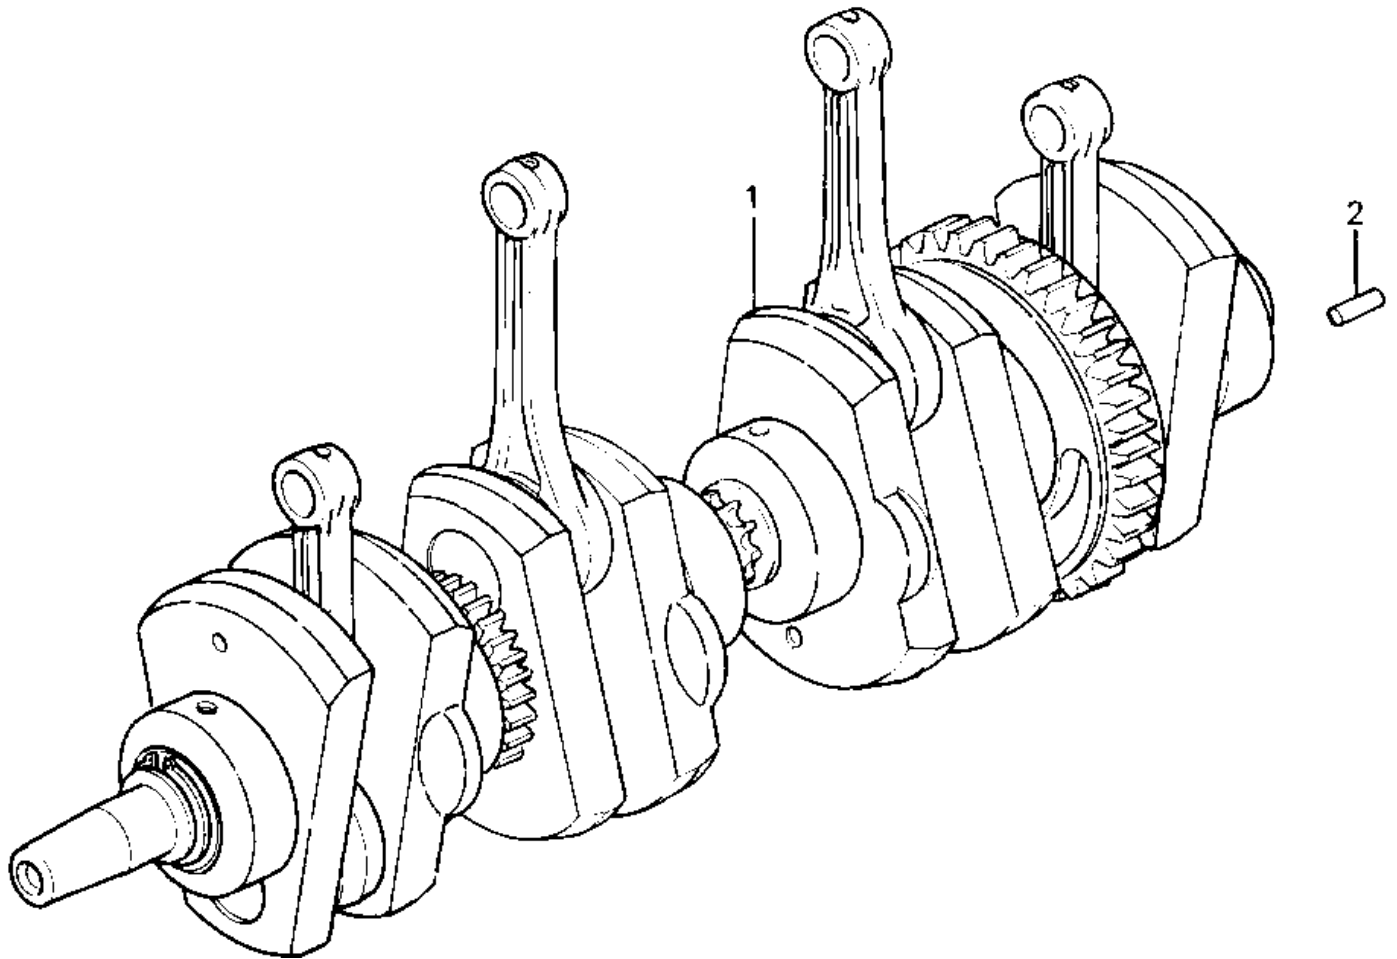

1986 Police 1000 PARTS DIAGRAM

CRANKSHAFT

1986 Police 1000 PARTS LIST

CRANKSHAFT

ITEM NAME	PART NUMBER	QUANTITY
CRANKSHAFT-COMP (Ref # 1)	13031-1046	
PIN-SPRING,4X8 (Ref # 2)	555A0408	
PIN-SPRING,4X8 (Ref # 2)	555A0408	