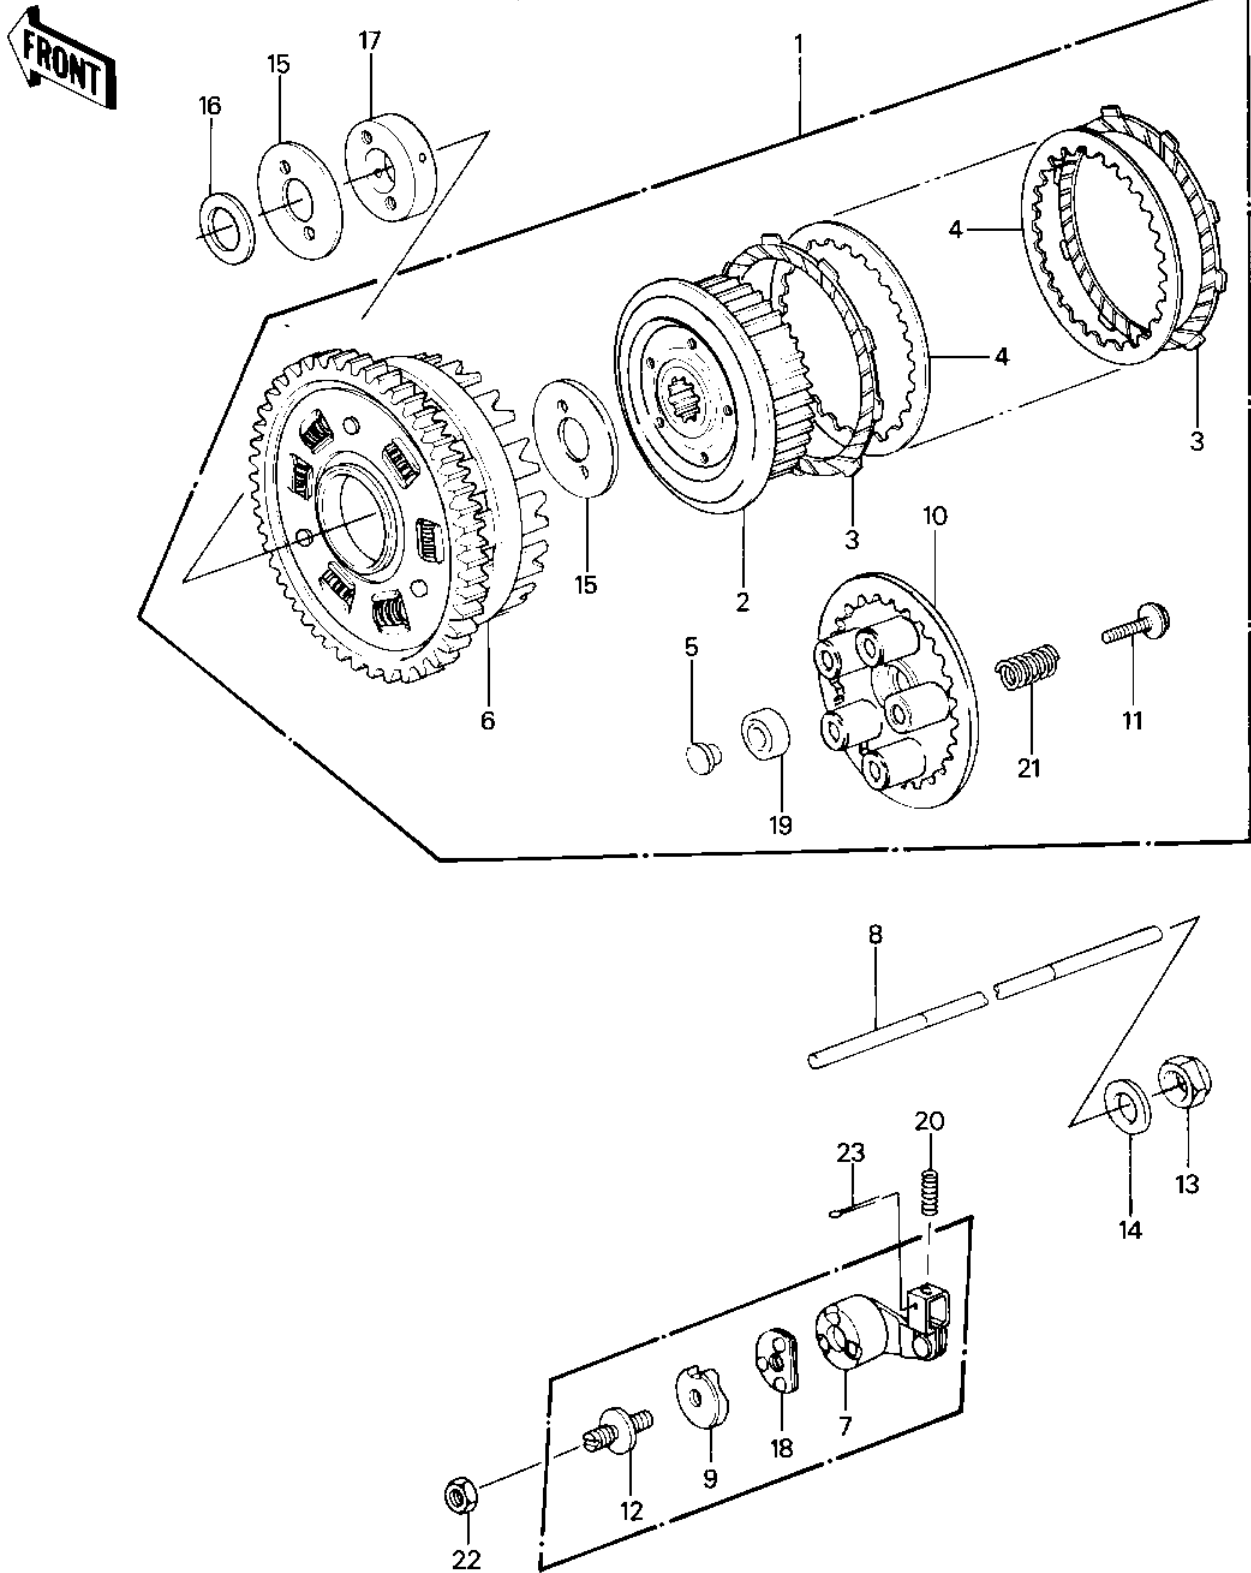

1982 Police 1000 PARTS DIAGRAM

CLUTCH

E1350-0022

1982 Police 1000 PARTS LIST

CLUTCH

ITEM NAME	PART NUMBER	QUANTITY
CLUTCH-ASSY (Ref # 1)	13081-1057	1
HUB-CLUTCH (Ref # 2)	13087-1015	1
PLATE-FRICTION (Ref # 3)	13088-1013	9
PLATE,CLUTCH,STEEL (Ref # 4)	13089-1004	8
HOLDER (Ref # 5)	13091-1085	1
HOUSING-COMP-CLUTCH (Ref # 6)	13095-1037	1
RELEASE-COMP-CLUTCH (Ref # 7)	13102-1012	1
ROD-PUSH (Ref # 8)	13116-1033	1
CAM,RELEASE,CLUTCH (Ref # 9)	13119-1003	1
PLATE-CLUTCH OPERATIN (Ref # 10)	13187-1006	1
BOLT,CLUTCH SPR FITT (Ref # 11)	92001-1066	5
SCREW,SLOTTED,8M/M (Ref # 12)	92009-1009	1
NUT,20MM (Ref # 13)	92015-1555	1
NUT,20MM (Ref # 13)	92015-1555	1
WASHER,PLAIN,2.3X20.3 (Ref # 14)	92022-1116	1
WASHER,CLUTCH THRUST (Ref # 15)	92022-1221	2
WASHER (Ref # 16)	92022-1223	1
COLLAR (Ref # 17)	92027-1284	1
BEARING,BALL,CLUTCH (Ref # 18)	92045-1001	1
BEARING-BALL (Ref # 19)	92045-1235	1
BEARING-BALL (Ref # 19)	92045-1235	1
SPRING-CLUTCH RELEASE (Ref # 20)	92081-069	1
SPRING,CLUTCH (Ref # 21)	92081-1033	5
NUT 8MM (Ref # 22)	318B0800	1
PIN COTTER 1.6X15 (Ref # 23)	550D1615	1