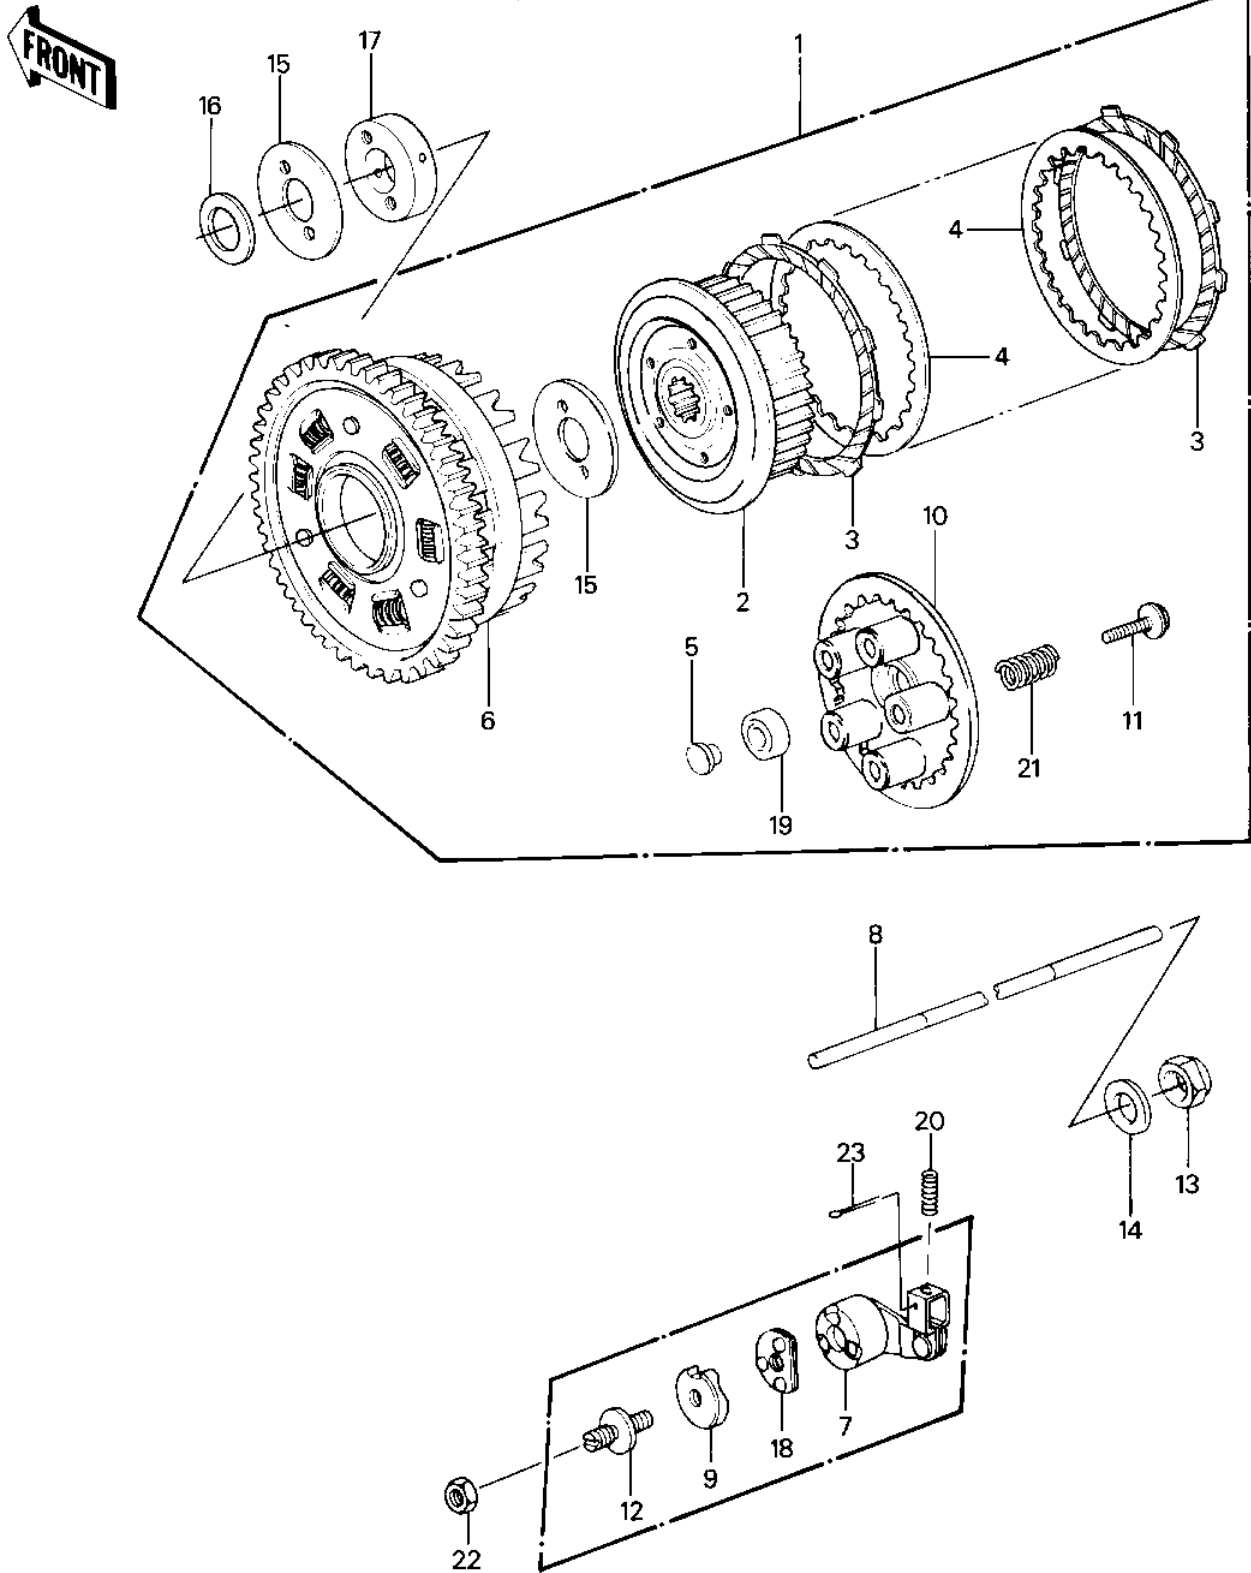

1985 Police 1000 PARTS DIAGRAM

CLUTCH

E1350-0022

1985 Police 1000 PARTS LIST

CLUTCH

ITEM NAME	PART NUMBER	QUANTITY
CLUTCH-ASSY (Ref # 1)	13081-1057	
HUB-CLUTCH (Ref # 2)	13087-1015	
PLATE-FRICTION (Ref # 3)	13088-1013	
PLATE,CLUTCH,STEEL (Ref # 4)	13089-1004	
HOLDER (Ref # 5)	13091-1085	
HOUSING-COMP-CLUTCH (Ref # 6)	13095-1037	
RELEASE-COMP-CLUTCH (Ref # 7)	13102-1012	
ROD-PUSH (Ref # 8)	13116-1033	
CAM,RELEASE,CLUTCH (Ref # 9)	13119-1003	
PLATE-CLUTCH OPERATIN (Ref # 10)	13187-1006	
BOLT,CLUTCH SPR FITT (Ref # 11)	92001-1066	
SCREW,SLOTTED,8M/M (Ref # 12)	92009-1009	
NUT,20MM (Ref # 13)	92015-1555	
NUT,20MM (Ref # 13)	92015-1555	
WASHER,PLAIN,2.3X20.3 (Ref # 14)	92022-1116	
WASHER,CLUTCH THRUST (Ref # 15)	92022-1221	
WASHER (Ref # 16)	92022-1223	
COLLAR (Ref # 17)	92027-1284	
BEARING,BALL,CLUTCH (Ref # 18)	92045-1001	
BEARING-BALL (Ref # 19)	92045-1235	
BEARING-BALL (Ref # 19)	92045-1235	
SPRING-CLUTCH RELEASE (Ref # 20)	92081-069	
SPRING,CLUTCH (Ref # 21)	92081-1033	
NUT 8MM (Ref # 22)	318B0800	
PIN COTTER 1.6X15 (Ref # 23)	550D1615	