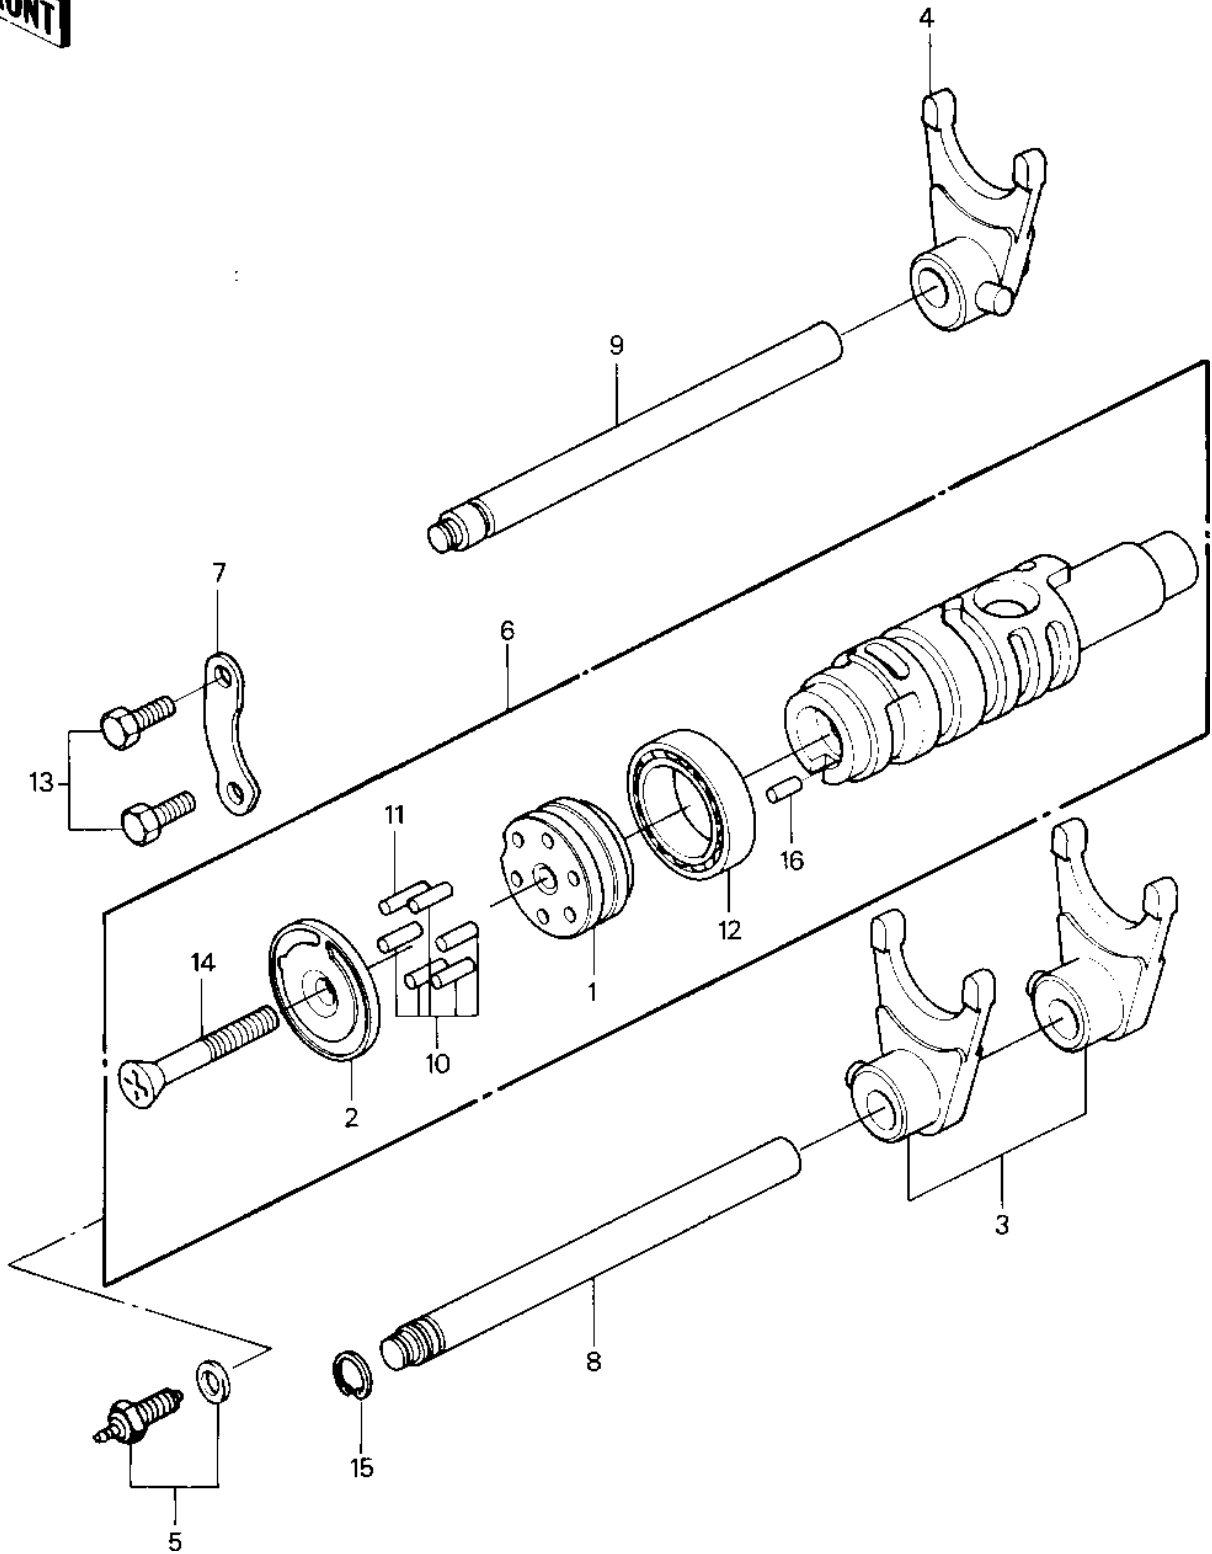

1982 Police 1000 PARTS DIAGRAM

GEAR CHANGE DRUM & FORKS

1982 Police 1000 PARTS LIST

GEAR CHANGE DRUM & FORKS

ITEM NAME	PART NUMBER	QUANTITY
HOLDER,CHANGE DRUM PI (Ref # 1)	13091-1087	1
HOLDER,CHANGE DRUM (Ref # 2)	13091-1088	1
FORK-SHIFT (Ref # 3)	13140-1045	2
FORK-SHIFT (Ref # 4)	13140-1046	1
SWITCH,NEUTRAL (Ref # 5)	13151-5003	1
DRUM-ASSY-CHANGE (Ref # 6)	13239-1107	1
DRUM-ASSY-CHANGE (Ref # 6)	13239-1107	1
PLATE-POSITION (Ref # 7)	14014-1015	1
ROD-SHIFT (Ref # 8)	49047-1019	1
ROD-SHIFT (Ref # 8)	49047-1019	1
ROD-SHIFT (Ref # 9)	49047-1014	1
PIN GEAR CHANGE DRUM (Ref # 10)	92042-014	5
PIN-CHANGE DRUM (Ref # 11)	92042-020	1
BEARING-BALL,6806 (Ref # 12)	92045-1035	1
BOLT-UPSET,6X16 (Ref # 13)	112G0616	2
SCREW-CSK-CROS,6X45 (Ref # 14)	221B0645	1
CIRCLIP 12MM (Ref # 15)	480J1200	1
PIN DOWEL 4X10 (Ref # 16)	610A0410	1