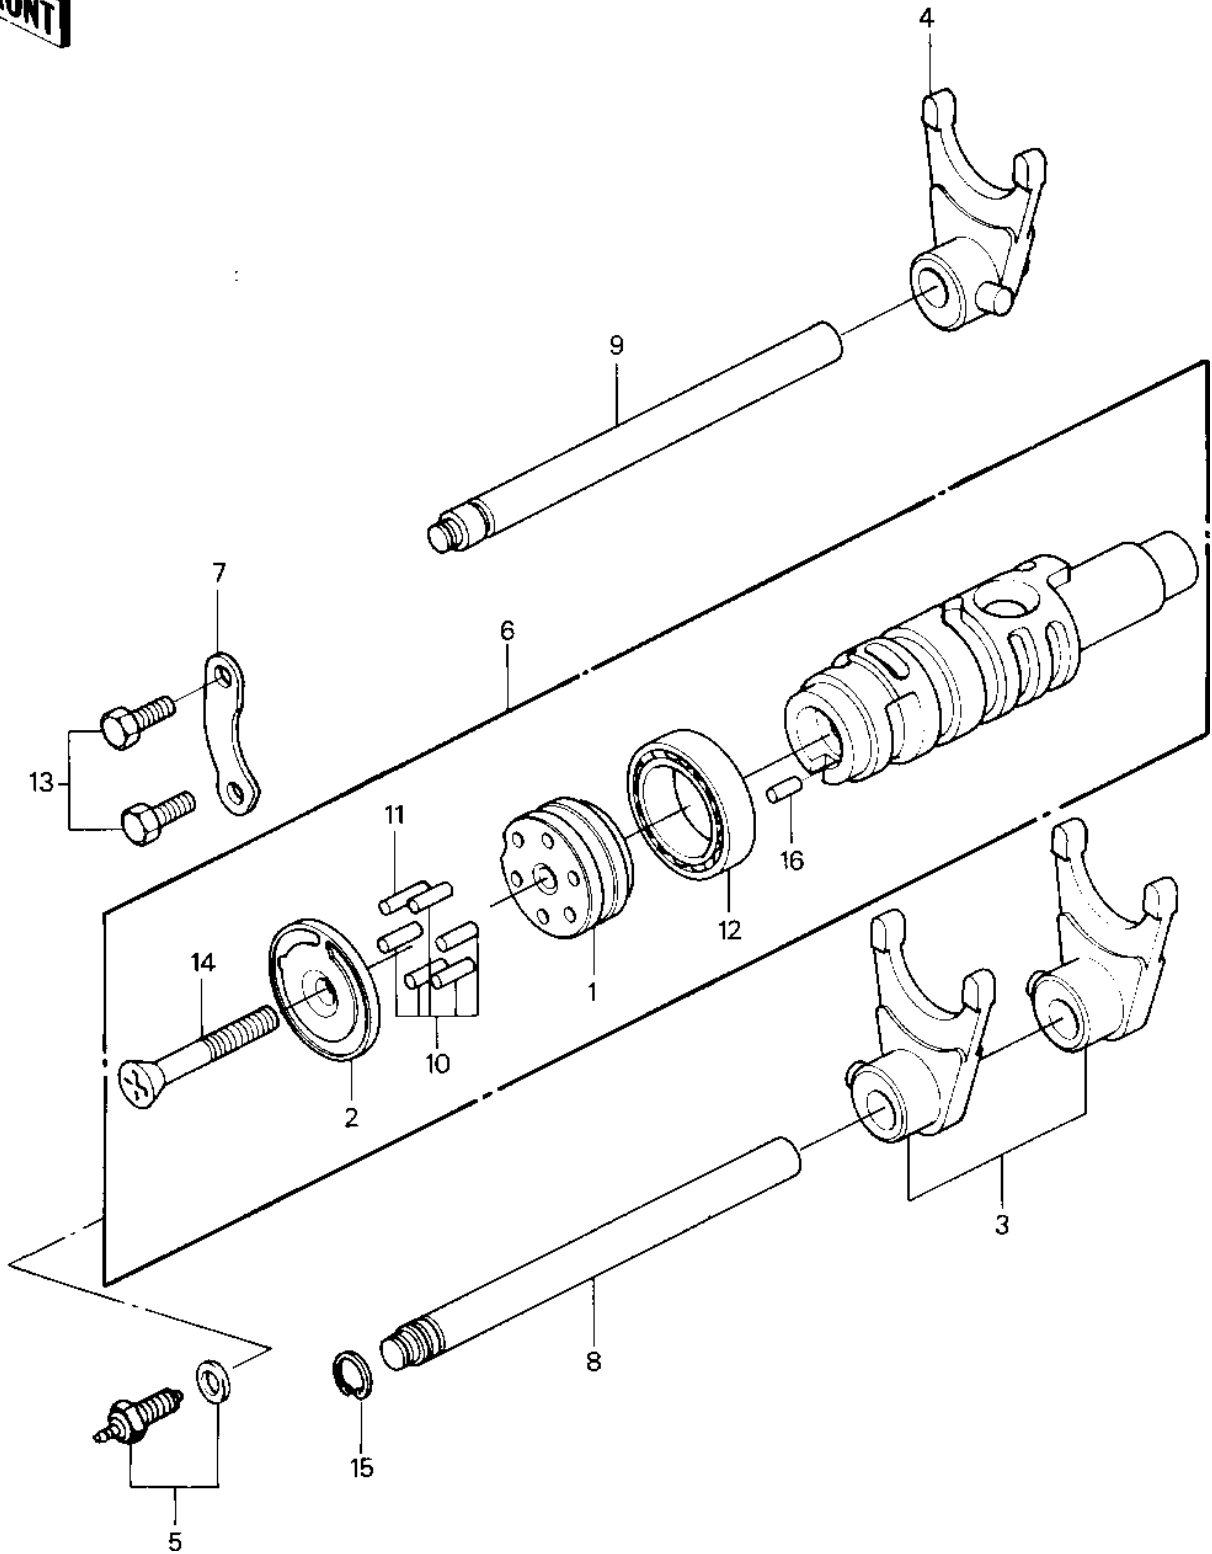

1984 Police 1000 PARTS DIAGRAM

GEAR CHANGE DRUM & FORKS

1984 Police 1000 PARTS LIST

GEAR CHANGE DRUM & FORKS

ITEM NAME	PART NUMBER	QUANTITY
HOLDER,CHANGE DRUM PI (Ref # 1)	13091-1087	
HOLDER,CHANGE DRUM (Ref # 2)	13091-1088	
FORK-SHIFT (Ref # 3)	13140-1045	
FORK-SHIFT (Ref # 4)	13140-1046	
SWITCH,NEUTRAL (Ref # 5)	13151-5003	
DRUM-ASSY-CHANGE (Ref # 6)	13239-1107	
DRUM-ASSY-CHANGE (Ref # 6)	13239-1107	
PLATE-POSITION (Ref # 7)	14014-1015	
ROD-SHIFT (Ref # 8)	49047-1019	
ROD-SHIFT (Ref # 8)	49047-1019	
ROD-SHIFT (Ref # 9)	49047-1014	
PIN GEAR CHANGE DRUM (Ref # 10)	92042-014	
PIN-CHANGE DRUM (Ref # 11)	92042-020	
BEARING-BALL,6806 (Ref # 12)	92045-1035	
BOLT-UPSET,6X16 (Ref # 13)	112G0616	
SCREW-CSK-CROS,6X45 (Ref # 14)	221B0645	
CIRCLIP 12MM (Ref # 15)	480J1200	
PIN DOWEL 4X10 (Ref # 16)	610A0410	