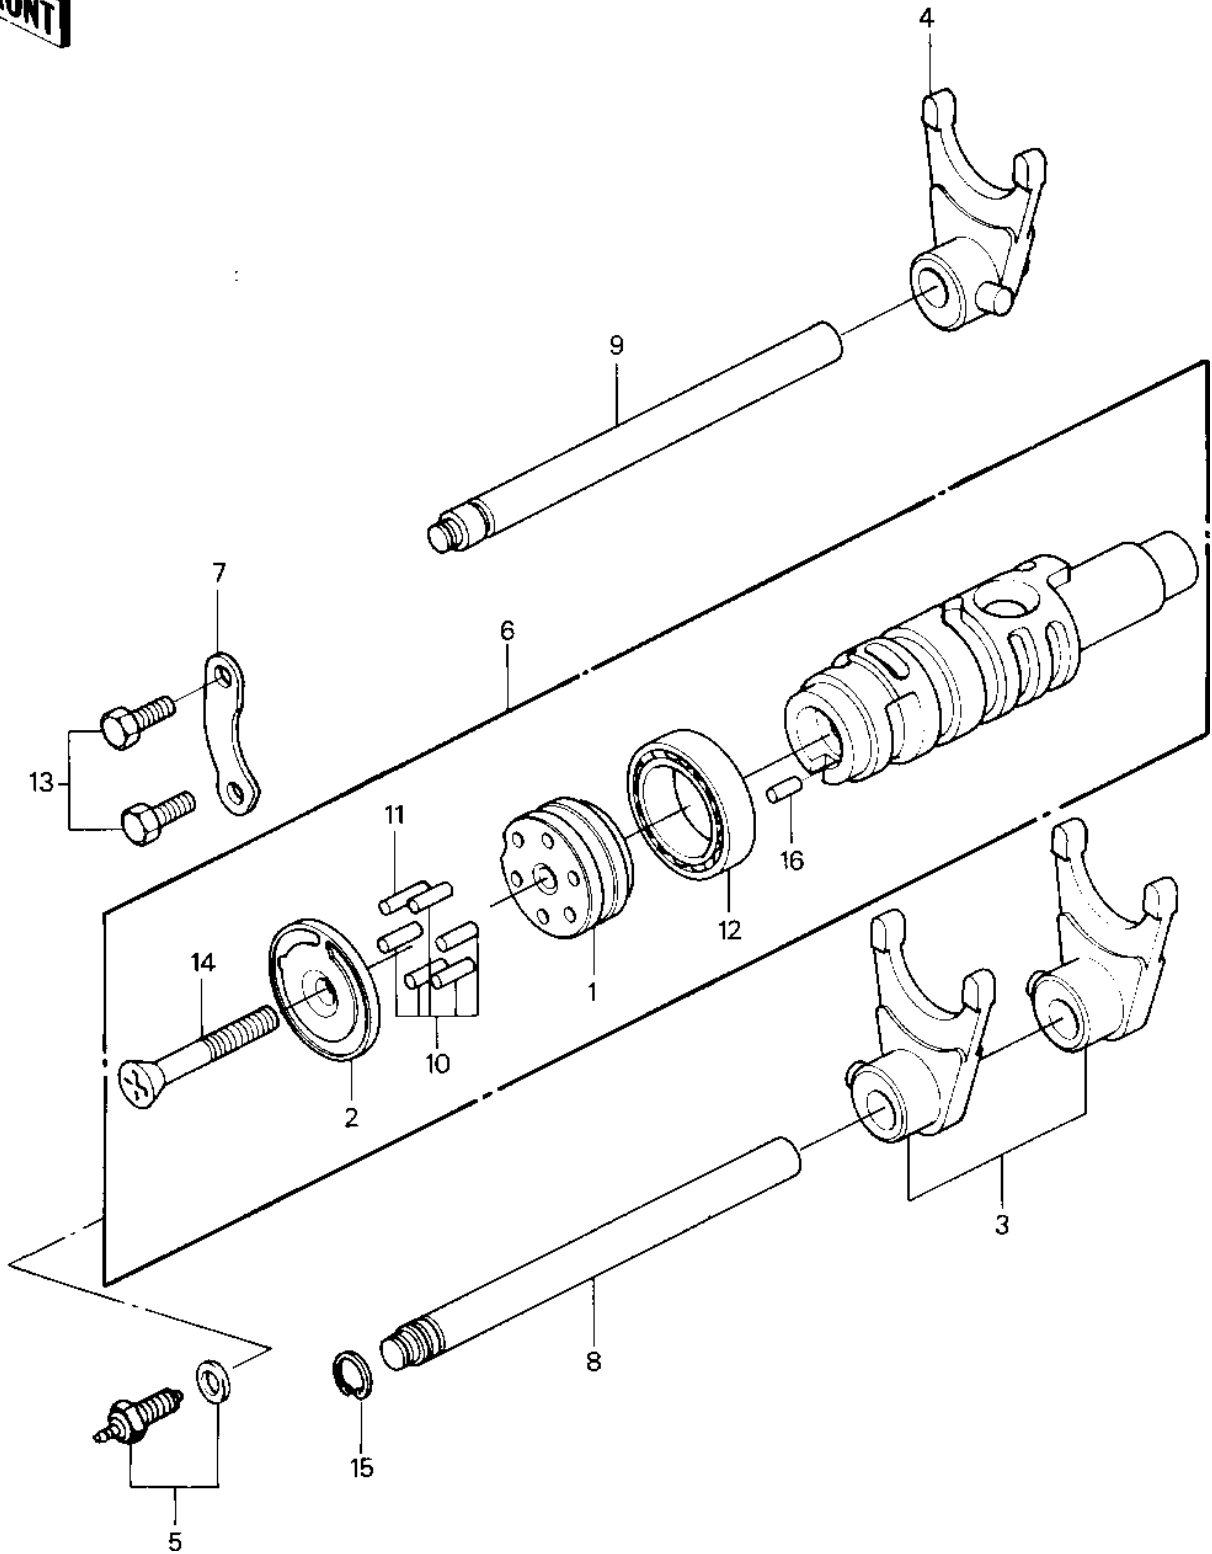

1985 Police 1000 PARTS DIAGRAM

GEAR CHANGE DRUM & FORKS

1985 Police 1000 PARTS LIST

GEAR CHANGE DRUM & FORKS

ITEM NAME	PART NUMBER	QUANTITY
HOLDER,CHANGE DRUM PI (Ref # 1)	13091-1087	
HOLDER,CHANGE DRUM (Ref # 2)	13091-1088	
FORK-SHIFT (Ref # 3)	13140-1045	
FORK-SHIFT (Ref # 4)	13140-1046	
SWITCH,NEUTRAL (Ref # 5)	13151-5003	
DRUM-ASSY-CHANGE (Ref # 6)	13239-1107	
DRUM-ASSY-CHANGE (Ref # 6)	13239-1107	
PLATE-POSITION (Ref # 7)	14014-1015	
ROD-SHIFT (Ref # 8)	49047-1019	
ROD-SHIFT (Ref # 8)	49047-1019	
ROD-SHIFT (Ref # 9)	49047-1014	
PIN GEAR CHANGE DRUM (Ref # 10)	92042-014	
PIN-CHANGE DRUM (Ref # 11)	92042-020	
BEARING-BALL,6806 (Ref # 12)	92045-1035	
BOLT-UPSET,6X16 (Ref # 13)	112G0616	
SCREW-CSK-CROS,6X45 (Ref # 14)	221B0645	
CIRCLIP 12MM (Ref # 15)	480J1200	
PIN DOWEL 4X10 (Ref # 16)	610A0410	