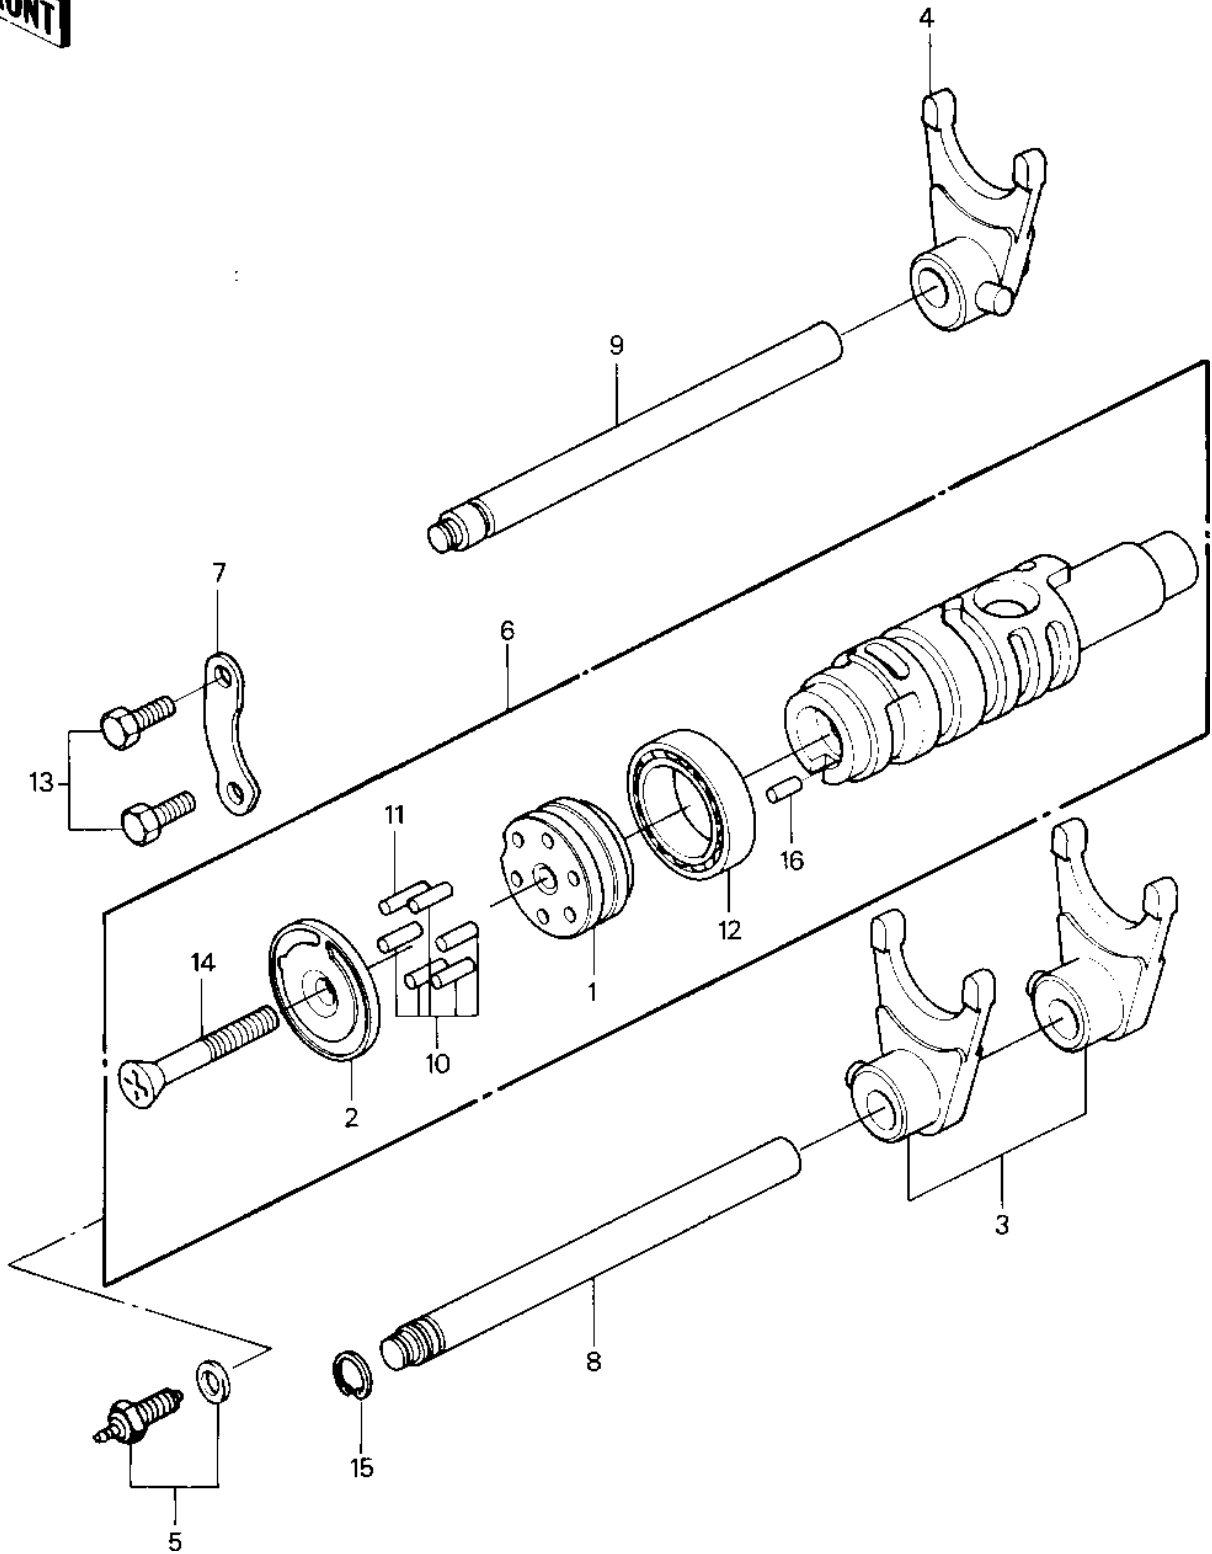

1986 Police 1000 PARTS DIAGRAM

GEAR CHANGE DRUM & FORKS

1986 Police 1000 PARTS LIST

GEAR CHANGE DRUM & FORKS

ITEM NAME	PART NUMBER	QUANTITY
HOLDER,CHANGE DRUM PI (Ref # 1)	13091-1087	
HOLDER,CHANGE DRUM (Ref # 2)	13091-1088	
FORK-SHIFT (Ref # 3)	13140-1045	
FORK-SHIFT (Ref # 4)	13140-1046	
SWITCH,NEUTRAL (Ref # 5)	13151-5003	
DRUM-ASSY-CHANGE (Ref # 6)	13239-1107	
DRUM-ASSY-CHANGE (Ref # 6)	13239-1107	
PLATE-POSITION (Ref # 7)	14014-1015	
ROD-SHIFT (Ref # 8)	49047-1019	
ROD-SHIFT (Ref # 8)	49047-1019	
ROD-SHIFT (Ref # 9)	49047-1014	
PIN GEAR CHANGE DRUM (Ref # 10)	92042-014	
PIN-CHANGE DRUM (Ref # 11)	92042-020	
BEARING-BALL,6806 (Ref # 12)	92045-1035	
BOLT-UPSET,6X16 (Ref # 13)	112G0616	
SCREW-CSK-CROS,6X45 (Ref # 14)	221B0645	
CIRCLIP 12MM (Ref # 15)	480J1200	
PIN DOWEL 4X10 (Ref # 16)	610A0410	