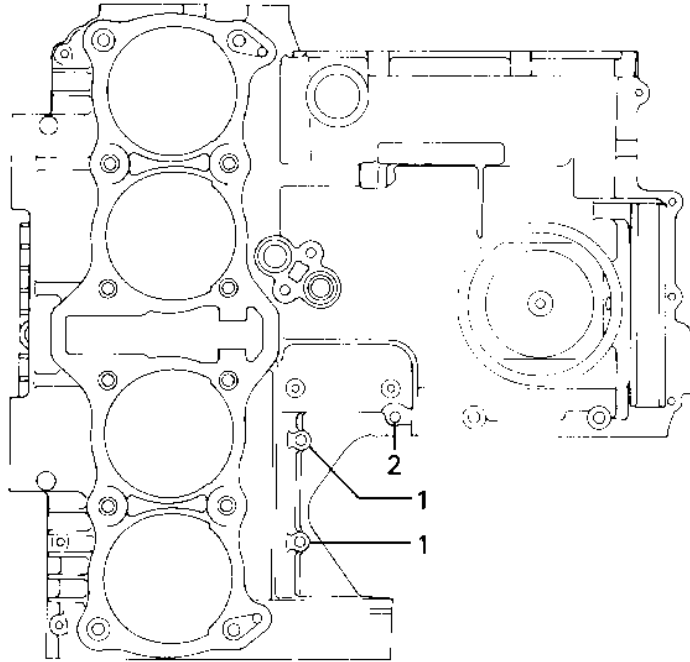

1982 Police 1000 PARTS DIAGRAM

CRANKCASE BOLT & STUD PATTERN

1982 Police 1000 PARTS LIST

CRANKCASE BOLT & STUD PATTERN

ITEM NAME	PART NUMBER	QUANTITY
BOLT-FLANGED (Ref # 1)	130Y0640	9
BOLT-FLANGED (Ref # 2)	130Y0650	1
BOLT-FLANGED (Ref # 3)	130Y0695	1