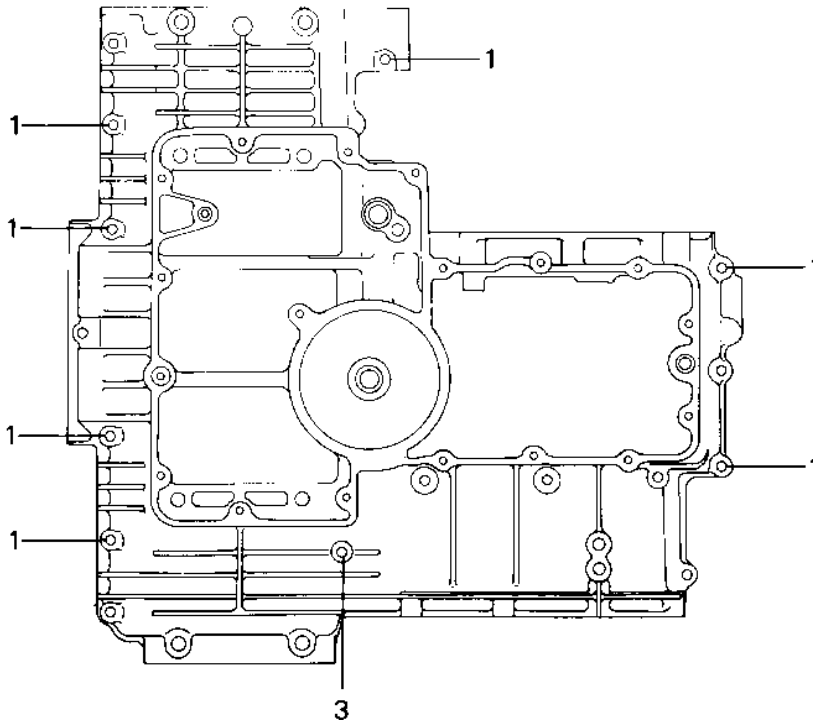

1982 Police 1000 PARTS DIAGRAM

CRANKCASE BOLT & STUD PATTERN

1982 Police 1000 PARTS LIST

CRANKCASE BOLT & STUD PATTERN

ITEM NAME	PART NUMBER	QUANTITY
BOLT-FLANGED (Ref # 1)	130Y0640	9
BOLT-FLANGED (Ref # 2)	130Y0650	1
BOLT-FLANGED (Ref # 3)	130Y0695	1