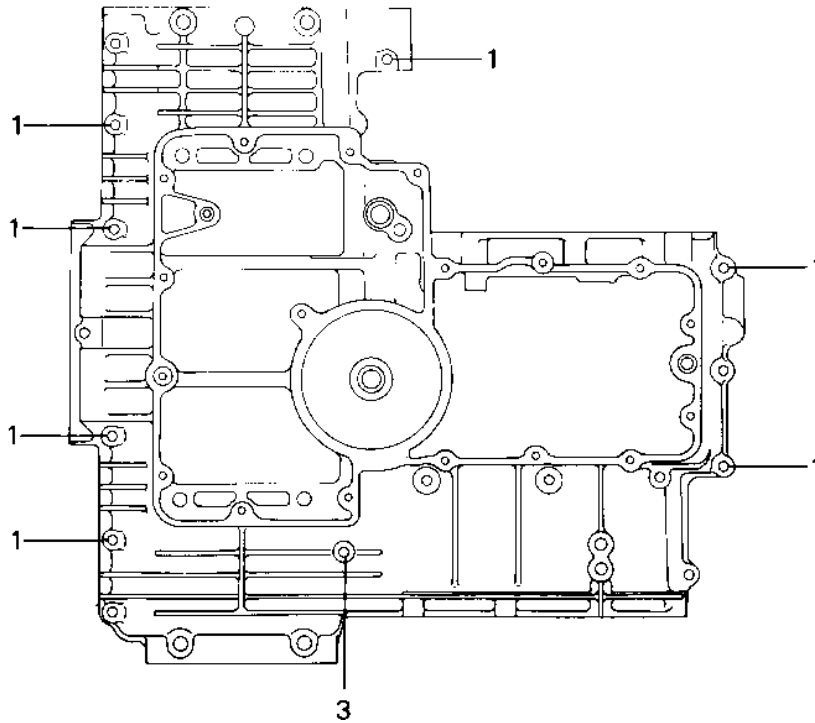

1984 Police 1000 PARTS DIAGRAM

CRANKCASE BOLT & STUD PATTERN

1984 Police 1000 PARTS LIST

CRANKCASE BOLT & STUD PATTERN

| ITEM NAME | PART NUMBER | QUANTITY |
|------------------------|-------------|----------|
| BOLT-FLANGED (Ref # 1) | 130Y0640 | |
| BOLT-FLANGED (Ref # 2) | 130Y0650 | |
| BOLT-FLANGED (Ref # 3) | 130Y0695 | |