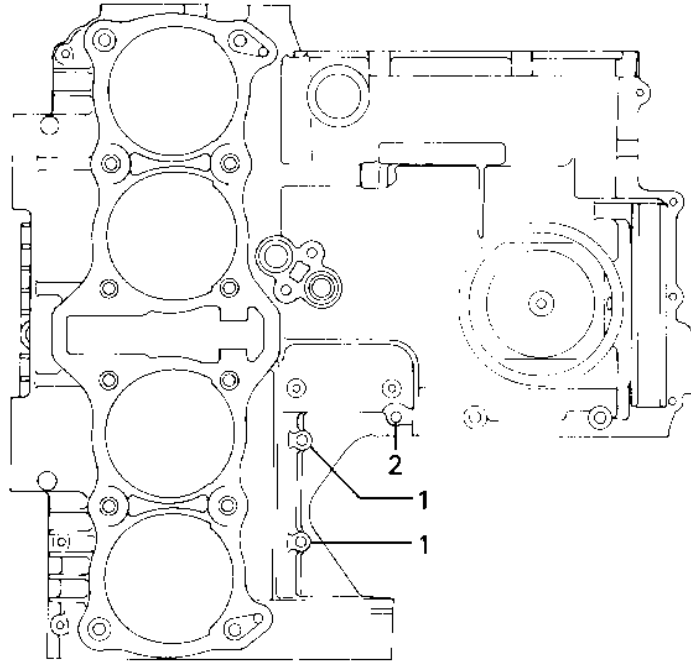

1984 Police 1000 PARTS DIAGRAM

CRANKCASE BOLT & STUD PATTERN

1984 Police 1000 PARTS LIST

CRANKCASE BOLT & STUD PATTERN

| ITEM NAME | PART NUMBER | QUANTITY |
|------------------------|-------------|----------|
| BOLT-FLANGED (Ref # 1) | 130Y0640 | |
| BOLT-FLANGED (Ref # 2) | 130Y0650 | |
| BOLT-FLANGED (Ref # 3) | 130Y0695 | |