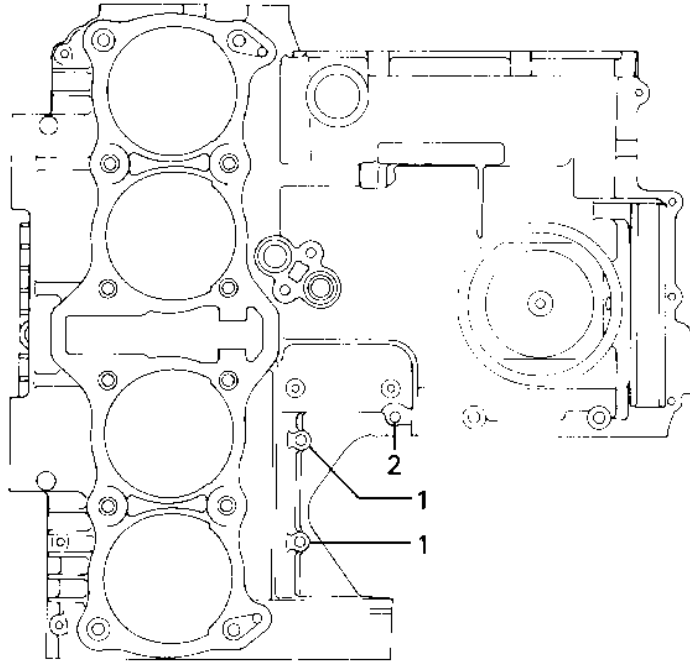

# 1985 Police 1000 PARTS DIAGRAM

## CRANKCASE BOLT & STUD PATTERN

# 1985 Police 1000 PARTS LIST

## CRANKCASE BOLT & STUD PATTERN

ITEM NAME	PART NUMBER	QUANTITY
BOLT-FLANGED (Ref # 1)	130Y0640	
BOLT-FLANGED (Ref # 2)	130Y0650	
BOLT-FLANGED (Ref # 3)	130Y0695	