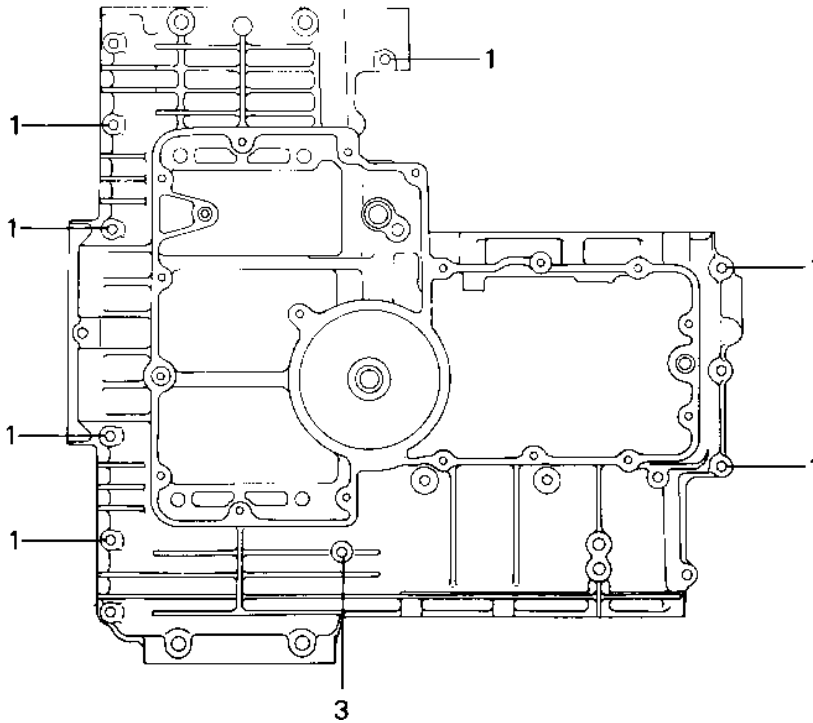

# 1985 Police 1000 PARTS DIAGRAM

## CRANKCASE BOLT & STUD PATTERN

# 1985 Police 1000 PARTS LIST

## CRANKCASE BOLT & STUD PATTERN

ITEM NAME	PART NUMBER	QUANTITY
BOLT-FLANGED (Ref # 1)	130Y0640	
BOLT-FLANGED (Ref # 2)	130Y0650	
BOLT-FLANGED (Ref # 3)	130Y0695	