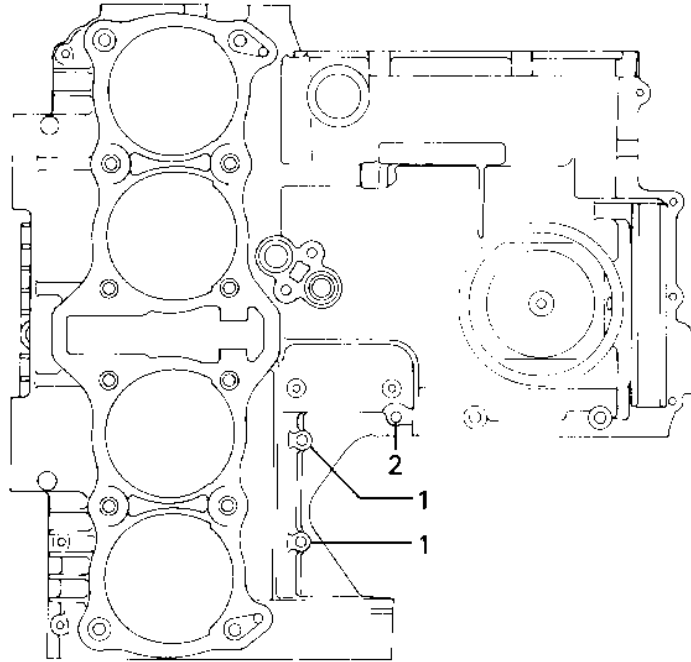

1986 Police 1000 PARTS DIAGRAM

CRANKCASE BOLT & STUD PATTERN

1986 Police 1000 PARTS LIST

CRANKCASE BOLT & STUD PATTERN

ITEM NAME	PART NUMBER	QUANTITY
BOLT-FLANGED (Ref # 1)	130Y0640	
BOLT-FLANGED (Ref # 2)	130Y0650	
BOLT-FLANGED (Ref # 3)	130Y0695	