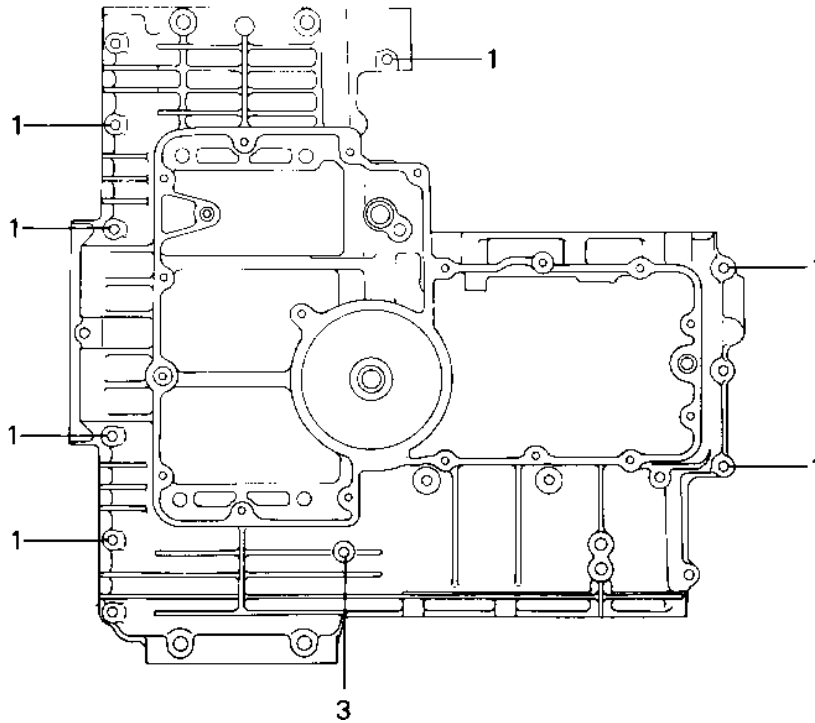

1986 Police 1000 PARTS DIAGRAM

CRANKCASE BOLT & STUD PATTERN

1986 Police 1000 PARTS LIST

CRANKCASE BOLT & STUD PATTERN

ITEM NAME	PART NUMBER	QUANTITY
BOLT-FLANGED (Ref # 1)	130Y0640	
BOLT-FLANGED (Ref # 2)	130Y0650	
BOLT-FLANGED (Ref # 3)	130Y0695	