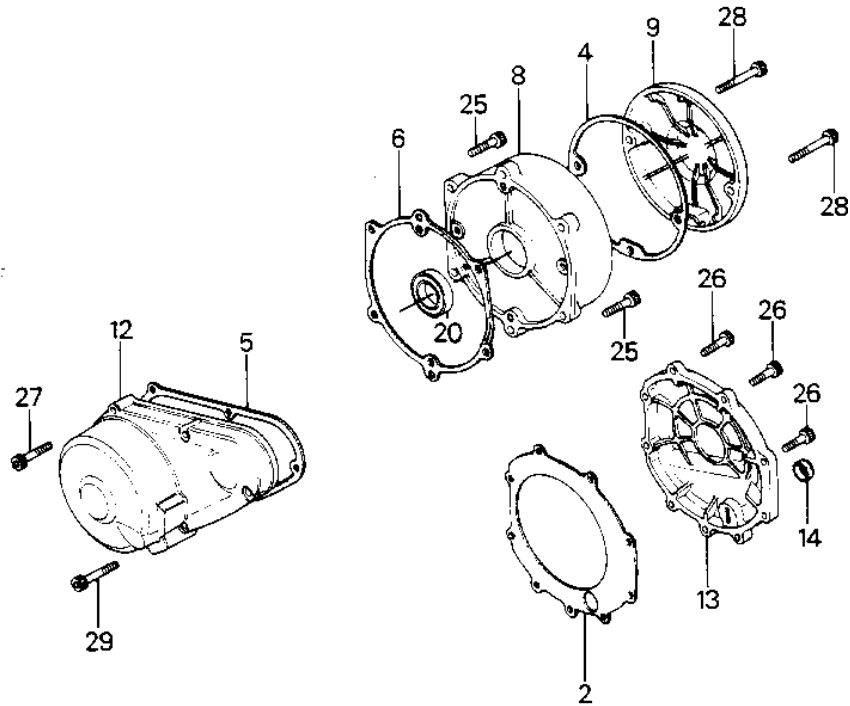

1982 Police 1000 PARTS DIAGRAM

ENGINE COVERS

1982 Police 1000 PARTS LIST

ENGINE COVERS

ITEM NAME	PART NUMBER	QUANTITY
GASKET,TRANSMISSION C (Ref # 1)	11060-1069	1
GASKET,CLUTCH COVER (Ref # 2)	11060-1070	1
GASKET,CLUTCH ADJUSTI (Ref # 3)	11060-1073	1
GASKET,PULSING COIL C (Ref # 4)	11060-1072	1
GASKET,GENERATOR COVE (Ref # 5)	11060-1075	1
GASKET,RH ENGINE COVE (Ref # 6)	11060-1071	1
COVER,TRANSMISSION (Ref # 7)	14025-1240	1
COVER,ENGINE,RH (Ref # 8)	14025-1243	1
COVER,PULSING COIL (Ref # 9)	14025-1614	1
COVER,PULSING COIL (Ref # 9)	14025-1614	1
COVER,CLUTCH ADJUSTIN (Ref # 10)	14025-1249	1
COVER-CHAIN (Ref # 11)	14026-1063	1
COVER-GENERATOR (Ref # 12)	14031-1056	1
COVER-CLUTCH (Ref # 13)	14032-1047	1
GAUGE,OIL LEVEL (Ref # 14)	52005-1009	1
WASHER OIL PUMP BANJO (Ref # 15)	92022-077	1
PIN-DOWEL (Ref # 16)	92042-007	2
OIL SEAL SB12205 (Ref # 17)	92049-004	1
OIL SEAL,CLUTCH RELES (Ref # 18)	92049-1003	1
OIL SEAL,SD-8187 (Ref # 19)	92049-1017	1
OIL SEAL,SC32487 (Ref # 20)	92049-1033	1
SEAL-OIL (Ref # 21)	92049-1070	1
BOLT-UPSET,6X125 (Ref # 22)	112G06125	2
BOLT-SOCKET,6X125 (Ref # 22-1)	120P06125	2
BOLT-SOCKET (Ref # 22-1)	120Z06125	2
BOLT,6X70 (Ref # 23)	110G0670	2
BOLT-SOCKET,6X70 (Ref # 23-1)	120P0670	2
BOLT-SOCKET (Ref # 23-1)	120Z0670	2
BOLT,6X14 (Ref # 24)	120P0614	2

1982 Police 1000 PARTS LIST

ENGINE COVERS

ITEM NAME	PART NUMBER	QUANTITY
BOLT-SOCKET (Ref # 24)	120Z0614	2
BOLT,SOCKET,6X22 (Ref # 25)	120P0622	6
BOLT-SOCKET (Ref # 25)	120Z0622	6
BOLT,6X25 (Ref # 26)	120P0625	9
BOLT-SOCKET (Ref # 26)	120Z0625	9
BOLT,SOCKET,6X30 (Ref # 27)	120P0630	6
BOLT-SOCKET (Ref # 27)	120Z0630	6
BOLT,SOCKET,6X35 (Ref # 28)	120P0635	2
BOLT-SOCKET (Ref # 28)	120Z0635	2
BOLT,SOCKET,6X40 (Ref # 29)	120P0640	2
BOLT-SOCKET (Ref # 29)	120Z0640	2
BOLT,FLANGED,6X55 (Ref # 30)	130G0655	1
SCREW PAN HEAD 6X20 (Ref # 31)	220B0620	6
SCREW PAN HEAD 6X28 (Ref # 32)	220B0628	1
SCREW PAN HEAD 6X40 (Ref # 33)	220B0640	2
WASHER PLAIN 6MM (Ref # 34)	410B0600	4