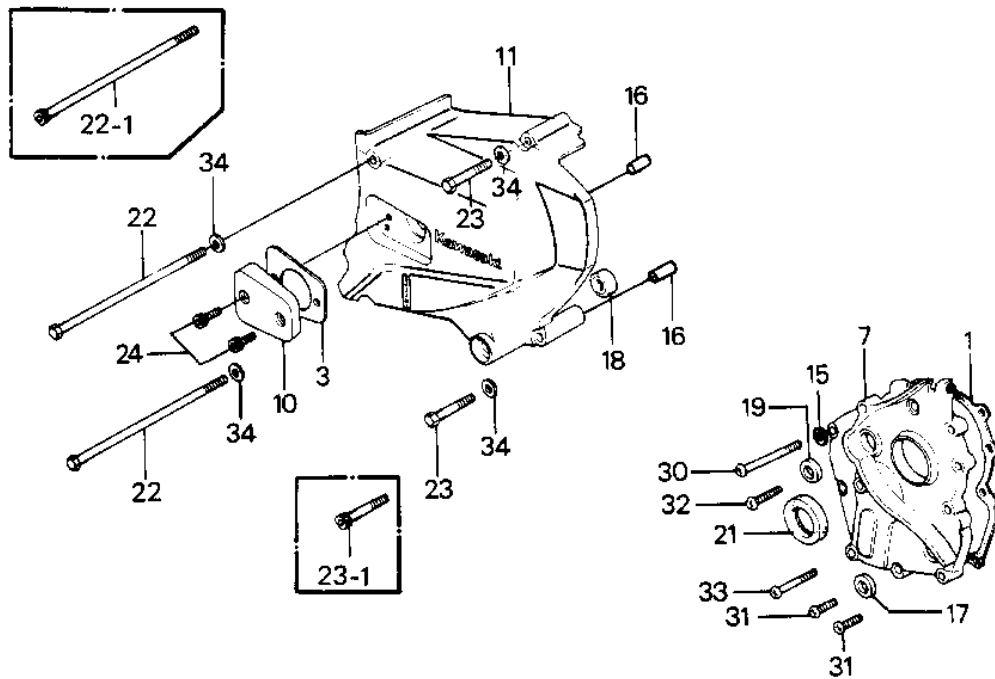

1982 Police 1000 PARTS DIAGRAM

ENGINE COVERS

1982 Police 1000 PARTS LIST

ENGINE COVERS

ITEM NAME	PART NUMBER	QUANTITY
GASKET,TRANSMISSION C (Ref # 1)	11060-1069	1
GASKET,CLUTCH COVER (Ref # 2)	11060-1070	1
GASKET,CLUTCH ADJUSTI (Ref # 3)	11060-1073	1
GASKET,PULSING COIL C (Ref # 4)	11060-1072	1
GASKET,GENERATOR COVE (Ref # 5)	11060-1075	1
GASKET,RH ENGINE COVE (Ref # 6)	11060-1071	1
COVER,TRANSMISSION (Ref # 7)	14025-1240	1
COVER,ENGINE,RH (Ref # 8)	14025-1243	1
COVER,PULSING COIL (Ref # 9)	14025-1614	1
COVER,PULSING COIL (Ref # 9)	14025-1614	1
COVER,CLUTCH ADJUSTIN (Ref # 10)	14025-1249	1
COVER-CHAIN (Ref # 11)	14026-1063	1
COVER-GENERATOR (Ref # 12)	14031-1056	1
COVER-CLUTCH (Ref # 13)	14032-1047	1
GAUGE,OIL LEVEL (Ref # 14)	52005-1009	1
WASHER OIL PUMP BANJO (Ref # 15)	92022-077	1
PIN-DOWEL (Ref # 16)	92042-007	2
OIL SEAL SB12205 (Ref # 17)	92049-004	1
OIL SEAL,CLUTCH RELES (Ref # 18)	92049-1003	1
OIL SEAL,SD-8187 (Ref # 19)	92049-1017	1
OIL SEAL,SC32487 (Ref # 20)	92049-1033	1
SEAL-OIL (Ref # 21)	92049-1070	1
BOLT-UPSET,6X125 (Ref # 22)	112G06125	2
BOLT-SOCKET,6X125 (Ref # 22-1)	120P06125	2
BOLT-SOCKET (Ref # 22-1)	120Z06125	2
BOLT,6X70 (Ref # 23)	110G0670	2
BOLT-SOCKET,6X70 (Ref # 23-1)	120P0670	2
BOLT-SOCKET (Ref # 23-1)	120Z0670	2
BOLT,6X14 (Ref # 24)	120P0614	2

1982 Police 1000 PARTS LIST

ENGINE COVERS

ITEM NAME	PART NUMBER	QUANTITY
BOLT-SOCKET (Ref # 24)	120Z0614	2
BOLT,SOCKET,6X22 (Ref # 25)	120P0622	6
BOLT-SOCKET (Ref # 25)	120Z0622	6
BOLT,6X25 (Ref # 26)	120P0625	9
BOLT-SOCKET (Ref # 26)	120Z0625	9
BOLT,SOCKET,6X30 (Ref # 27)	120P0630	6
BOLT-SOCKET (Ref # 27)	120Z0630	6
BOLT,SOCKET,6X35 (Ref # 28)	120P0635	2
BOLT-SOCKET (Ref # 28)	120Z0635	2
BOLT,SOCKET,6X40 (Ref # 29)	120P0640	2
BOLT-SOCKET (Ref # 29)	120Z0640	2
BOLT,FLANGED,6X55 (Ref # 30)	130G0655	1
SCREW PAN HEAD 6X20 (Ref # 31)	220B0620	6
SCREW PAN HEAD 6X28 (Ref # 32)	220B0628	1
SCREW PAN HEAD 6X40 (Ref # 33)	220B0640	2
WASHER PLAIN 6MM (Ref # 34)	410B0600	4