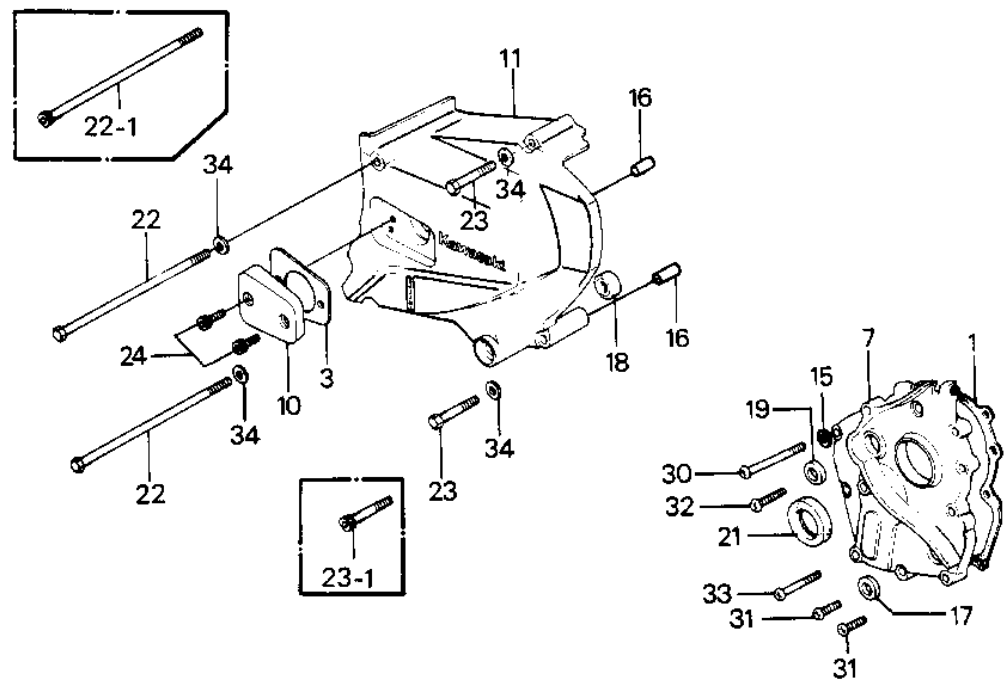

1984 Police 1000 PARTS DIAGRAM

ENGINE COVERS

1984 Police 1000 PARTS LIST

ENGINE COVERS

ITEM NAME	PART NUMBER	QUANTITY
GASKET,TRANSMISSION C (Ref # 1)	11060-1069	
GASKET,CLUTCH COVER (Ref # 2)	11060-1070	
GASKET,CLUTCH ADJUSTI (Ref # 3)	11060-1073	
GASKET,PULSING COIL C (Ref # 4)	11060-1072	
GASKET,GENERATOR COVE (Ref # 5)	11060-1075	
GASKET,RH ENGINE COVE (Ref # 6)	11060-1071	
COVER,TRANSMISSION (Ref # 7)	14025-1240	
COVER,ENGINE,RH (Ref # 8)	14025-1243	
COVER,PULSING COIL (Ref # 9)	14025-1614	
COVER,PULSING COIL (Ref # 9)	14025-1614	
COVER,CLUTCH ADJUSTIN (Ref # 10)	14025-1249	
COVER-CHAIN (Ref # 11)	14026-1063	
COVER-GENERATOR (Ref # 12)	14031-1056	
COVER-CLUTCH (Ref # 13)	14032-1047	
GAUGE,OIL LEVEL (Ref # 14)	52005-1009	
WASHER OIL PUMP BANJO (Ref # 15)	92022-077	
PIN-DOWEL (Ref # 16)	92042-007	
OIL SEAL SB12205 (Ref # 17)	92049-004	
OIL SEAL,CLUTCH RELES (Ref # 18)	92049-1003	
OIL SEAL,SD-8187 (Ref # 19)	92049-1017	
OIL SEAL,SC32487 (Ref # 20)	92049-1033	
SEAL-OIL (Ref # 21)	92049-1070	
BOLT-UPSET,6X125 (Ref # 22)	112G06125	
BOLT-SOCKET,6X125 (Ref # 22-1)	120P06125	
BOLT-SOCKET (Ref # 22-1)	120Z06125	
BOLT,6X70 (Ref # 23)	110G0670	
BOLT-SOCKET,6X70 (Ref # 23-1)	120P0670	
BOLT-SOCKET (Ref # 23-1)	120Z0670	
BOLT,6X14 (Ref # 24)	120P0614	

1984 Police 1000 PARTS LIST

ENGINE COVERS

ITEM NAME	PART NUMBER	QUANTITY
BOLT-SOCKET (Ref # 24)	120Z0614	
BOLT,SOCKET,6X22 (Ref # 25)	120P0622	
BOLT-SOCKET (Ref # 25)	120Z0622	
BOLT,6X25 (Ref # 26)	120P0625	
BOLT-SOCKET (Ref # 26)	120Z0625	
BOLT,SOCKET,6X30 (Ref # 27)	120P0630	
BOLT-SOCKET (Ref # 27)	120Z0630	
BOLT,SOCKET,6X35 (Ref # 28)	120P0635	
BOLT-SOCKET (Ref # 28)	120Z0635	
BOLT,SOCKET,6X40 (Ref # 29)	120P0640	
BOLT-SOCKET (Ref # 29)	120Z0640	
BOLT,FLANGED,6X55 (Ref # 30)	130G0655	
SCREW PAN HEAD 6X20 (Ref # 31)	220B0620	
SCREW PAN HEAD 6X28 (Ref # 32)	220B0628	
SCREW PAN HEAD 6X40 (Ref # 33)	220B0640	
WASHER PLAIN 6MM (Ref # 34)	410B0600	