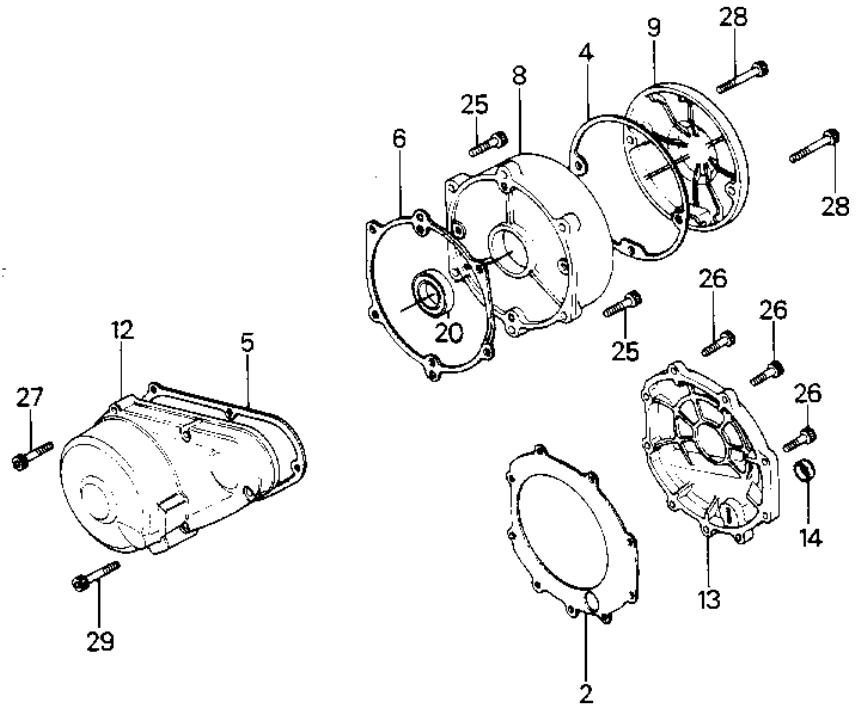

1984 Police 1000 PARTS DIAGRAM

ENGINE COVERS

1984 Police 1000 PARTS LIST

ENGINE COVERS

ITEM NAME	PART NUMBER	QUANTITY
GASKET,TRANSMISSION C (Ref # 1)	11060-1069	
GASKET,CLUTCH COVER (Ref # 2)	11060-1070	
GASKET,CLUTCH ADJUSTI (Ref # 3)	11060-1073	
GASKET,PULSING COIL C (Ref # 4)	11060-1072	
GASKET,GENERATOR COVE (Ref # 5)	11060-1075	
GASKET,RH ENGINE COVE (Ref # 6)	11060-1071	
COVER,TRANSMISSION (Ref # 7)	14025-1240	
COVER,ENGINE,RH (Ref # 8)	14025-1243	
COVER,PULSING COIL (Ref # 9)	14025-1614	
COVER,PULSING COIL (Ref # 9)	14025-1614	
COVER,CLUTCH ADJUSTIN (Ref # 10)	14025-1249	
COVER-CHAIN (Ref # 11)	14026-1063	
COVER-GENERATOR (Ref # 12)	14031-1056	
COVER-CLUTCH (Ref # 13)	14032-1047	
GAUGE,OIL LEVEL (Ref # 14)	52005-1009	
WASHER OIL PUMP BANJO (Ref # 15)	92022-077	
PIN-DOWEL (Ref # 16)	92042-007	
OIL SEAL SB12205 (Ref # 17)	92049-004	
OIL SEAL,CLUTCH RELES (Ref # 18)	92049-1003	
OIL SEAL,SD-8187 (Ref # 19)	92049-1017	
OIL SEAL,SC32487 (Ref # 20)	92049-1033	
SEAL-OIL (Ref # 21)	92049-1070	
BOLT-UPSET,6X125 (Ref # 22)	112G06125	
BOLT-SOCKET,6X125 (Ref # 22-1)	120P06125	
BOLT-SOCKET (Ref # 22-1)	120Z06125	
BOLT,6X70 (Ref # 23)	110G0670	
BOLT-SOCKET,6X70 (Ref # 23-1)	120P0670	
BOLT-SOCKET (Ref # 23-1)	120Z0670	
BOLT,6X14 (Ref # 24)	120P0614	

1984 Police 1000 PARTS LIST

ENGINE COVERS

ITEM NAME	PART NUMBER	QUANTITY
BOLT-SOCKET (Ref # 24)	120Z0614	
BOLT,SOCKET,6X22 (Ref # 25)	120P0622	
BOLT-SOCKET (Ref # 25)	120Z0622	
BOLT,6X25 (Ref # 26)	120P0625	
BOLT-SOCKET (Ref # 26)	120Z0625	
BOLT,SOCKET,6X30 (Ref # 27)	120P0630	
BOLT-SOCKET (Ref # 27)	120Z0630	
BOLT,SOCKET,6X35 (Ref # 28)	120P0635	
BOLT-SOCKET (Ref # 28)	120Z0635	
BOLT,SOCKET,6X40 (Ref # 29)	120P0640	
BOLT-SOCKET (Ref # 29)	120Z0640	
BOLT,FLANGED,6X55 (Ref # 30)	130G0655	
SCREW PAN HEAD 6X20 (Ref # 31)	220B0620	
SCREW PAN HEAD 6X28 (Ref # 32)	220B0628	
SCREW PAN HEAD 6X40 (Ref # 33)	220B0640	
WASHER PLAIN 6MM (Ref # 34)	410B0600	