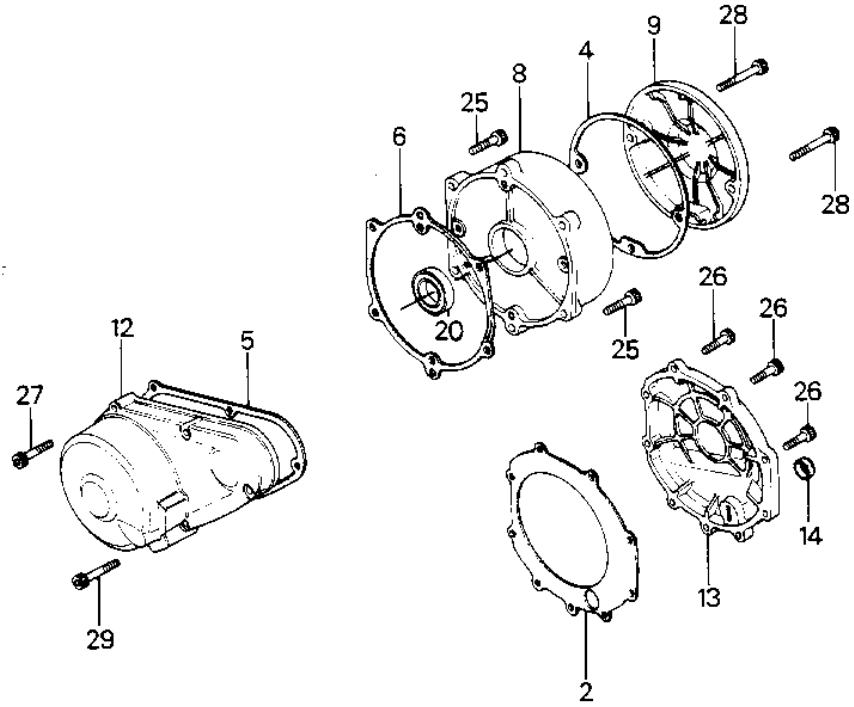

# 1985 Police 1000 PARTS DIAGRAM

# 1985 Police 1000 PARTS LIST

## ENGINE COVERS

ITEM NAME	PART NUMBER	QUANTITY
GASKET,TRANSMISSION C (Ref # 1)	11060-1069	
GASKET,CLUTCH COVER (Ref # 2)	11060-1070	
GASKET,CLUTCH ADJUSTI (Ref # 3)	11060-1073	
GASKET,PULSING COIL C (Ref # 4)	11060-1072	
GASKET,GENERATOR COVE (Ref # 5)	11060-1075	
GASKET,RH ENGINE COVE (Ref # 6)	11060-1071	
COVER,TRANSMISSION (Ref # 7)	14025-1240	
COVER,ENGINE,RH (Ref # 8)	14025-1243	
COVER,PULSING COIL (Ref # 9)	14025-1614	
COVER,PULSING COIL (Ref # 9)	14025-1614	
COVER,CLUTCH ADJUSTIN (Ref # 10)	14025-1249	
COVER-CHAIN (Ref # 11)	14026-1063	
COVER-GENERATOR (Ref # 12)	14031-1056	
COVER-CLUTCH (Ref # 13)	14032-1047	
GAUGE,OIL LEVEL (Ref # 14)	52005-1009	
WASHER OIL PUMP BANJO (Ref # 15)	92022-077	
PIN-DOWEL (Ref # 16)	92042-007	
OIL SEAL SB12205 (Ref # 17)	92049-004	
OIL SEAL,CLUTCH RELES (Ref # 18)	92049-1003	
OIL SEAL,SD-8187 (Ref # 19)	92049-1017	
OIL SEAL,SC32487 (Ref # 20)	92049-1033	
SEAL-OIL (Ref # 21)	92049-1070	
BOLT-UPSET,6X125 (Ref # 22)	112G06125	
BOLT-SOCKET,6X125 (Ref # 22-1)	120P06125	
BOLT-SOCKET (Ref # 22-1)	120Z06125	
BOLT,6X70 (Ref # 23)	110G0670	
BOLT-SOCKET,6X70 (Ref # 23-1)	120P0670	
BOLT-SOCKET (Ref # 23-1)	120Z0670	
BOLT,6X14 (Ref # 24)	120P0614	

## ENGINE COVERS

ITEM NAME	PART NUMBER	QUANTITY
BOLT-SOCKET (Ref # 24)	120Z0614	
BOLT,SOCKET,6X22 (Ref # 25)	120P0622	
BOLT-SOCKET (Ref # 25)	120Z0622	
BOLT,6X25 (Ref # 26)	120P0625	
BOLT-SOCKET (Ref # 26)	120Z0625	
BOLT,SOCKET,6X30 (Ref # 27)	120P0630	
BOLT-SOCKET (Ref # 27)	120Z0630	
BOLT,SOCKET,6X35 (Ref # 28)	120P0635	
BOLT-SOCKET (Ref # 28)	120Z0635	
BOLT,SOCKET,6X40 (Ref # 29)	120P0640	
BOLT-SOCKET (Ref # 29)	120Z0640	
BOLT,FLANGED,6X55 (Ref # 30)	130G0655	
SCREW PAN HEAD 6X20 (Ref # 31)	220B0620	
SCREW PAN HEAD 6X28 (Ref # 32)	220B0628	
SCREW PAN HEAD 6X40 (Ref # 33)	220B0640	
WASHER PLAIN 6MM (Ref # 34)	410B0600	