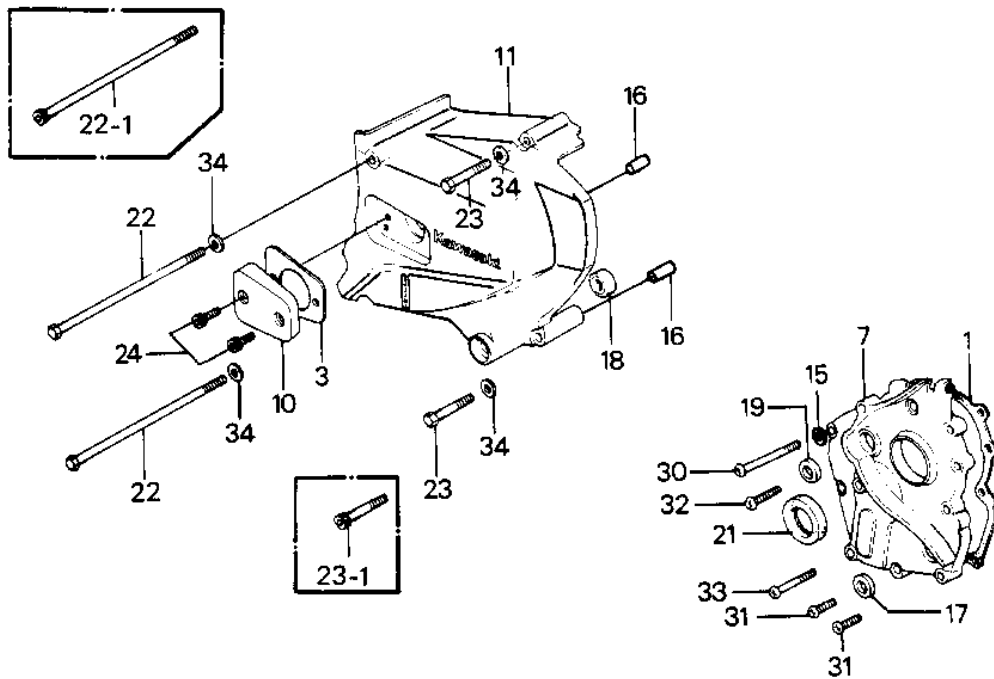

# 1985 Police 1000 PARTS DIAGRAM

# 1985 Police 1000 PARTS LIST

## ENGINE COVERS

ITEM NAME	PART NUMBER	QUANTITY
GASKET,TRANSMISSION C (Ref # 1)	11060-1069	
GASKET,CLUTCH COVER (Ref # 2)	11060-1070	
GASKET,CLUTCH ADJUSTI (Ref # 3)	11060-1073	
GASKET,PULSING COIL C (Ref # 4)	11060-1072	
GASKET,GENERATOR COVE (Ref # 5)	11060-1075	
GASKET,RH ENGINE COVE (Ref # 6)	11060-1071	
COVER,TRANSMISSION (Ref # 7)	14025-1240	
COVER,ENGINE,RH (Ref # 8)	14025-1243	
COVER,PULSING COIL (Ref # 9)	14025-1614	
COVER,PULSING COIL (Ref # 9)	14025-1614	
COVER,CLUTCH ADJUSTIN (Ref # 10)	14025-1249	
COVER-CHAIN (Ref # 11)	14026-1063	
COVER-GENERATOR (Ref # 12)	14031-1056	
COVER-CLUTCH (Ref # 13)	14032-1047	
GAUGE,OIL LEVEL (Ref # 14)	52005-1009	
WASHER OIL PUMP BANJO (Ref # 15)	92022-077	
PIN-DOWEL (Ref # 16)	92042-007	
OIL SEAL SB12205 (Ref # 17)	92049-004	
OIL SEAL,CLUTCH RELES (Ref # 18)	92049-1003	
OIL SEAL,SD-8187 (Ref # 19)	92049-1017	
OIL SEAL,SC32487 (Ref # 20)	92049-1033	
SEAL-OIL (Ref # 21)	92049-1070	
BOLT-UPSET,6X125 (Ref # 22)	112G06125	
BOLT-SOCKET,6X125 (Ref # 22-1)	120P06125	
BOLT-SOCKET (Ref # 22-1)	120Z06125	
BOLT,6X70 (Ref # 23)	110G0670	
BOLT-SOCKET,6X70 (Ref # 23-1)	120P0670	
BOLT-SOCKET (Ref # 23-1)	120Z0670	
BOLT,6X14 (Ref # 24)	120P0614	

## ENGINE COVERS

ITEM NAME	PART NUMBER	QUANTITY
BOLT-SOCKET (Ref # 24)	120Z0614	
BOLT,SOCKET,6X22 (Ref # 25)	120P0622	
BOLT-SOCKET (Ref # 25)	120Z0622	
BOLT,6X25 (Ref # 26)	120P0625	
BOLT-SOCKET (Ref # 26)	120Z0625	
BOLT,SOCKET,6X30 (Ref # 27)	120P0630	
BOLT-SOCKET (Ref # 27)	120Z0630	
BOLT,SOCKET,6X35 (Ref # 28)	120P0635	
BOLT-SOCKET (Ref # 28)	120Z0635	
BOLT,SOCKET,6X40 (Ref # 29)	120P0640	
BOLT-SOCKET (Ref # 29)	120Z0640	
BOLT,FLANGED,6X55 (Ref # 30)	130G0655	
SCREW PAN HEAD 6X20 (Ref # 31)	220B0620	
SCREW PAN HEAD 6X28 (Ref # 32)	220B0628	
SCREW PAN HEAD 6X40 (Ref # 33)	220B0640	
WASHER PLAIN 6MM (Ref # 34)	410B0600	