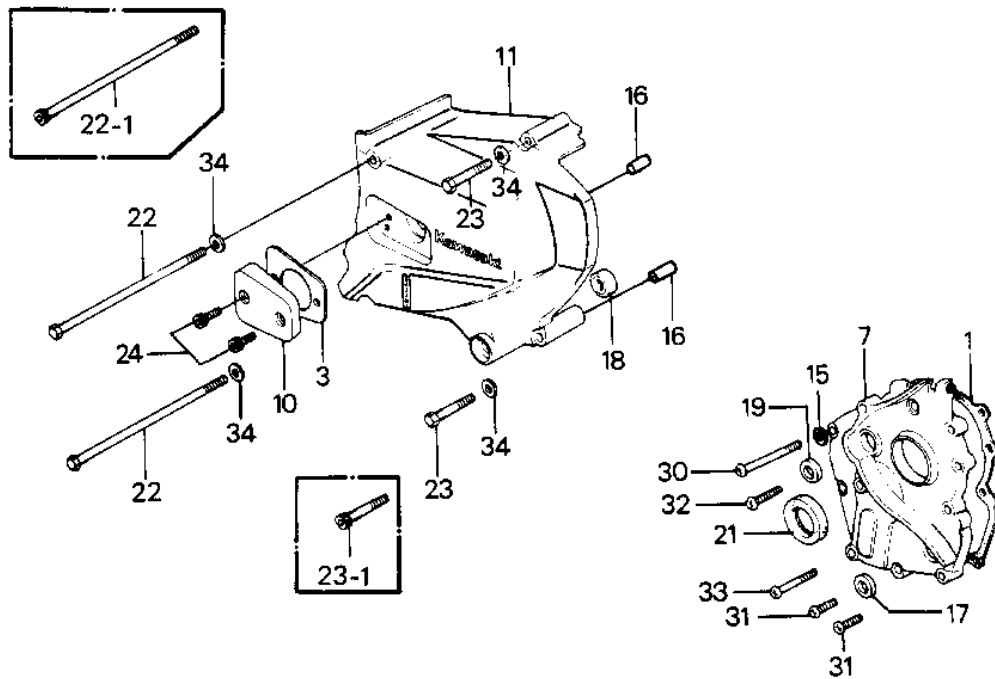

# 1986 Police 1000 PARTS DIAGRAM

# 1986 Police 1000 PARTS LIST

## ENGINE COVERS

ITEM NAME	PART NUMBER	QUANTITY
GASKET,TRANSMISSION C (Ref # 1)	11060-1069	
GASKET,CLUTCH COVER (Ref # 2)	11060-1070	
GASKET,CLUTCH ADJUSTI (Ref # 3)	11060-1073	
GASKET,PULSING COIL C (Ref # 4)	11060-1072	
GASKET,GENERATOR COVE (Ref # 5)	11060-1075	
GASKET,RH ENGINE COVE (Ref # 6)	11060-1071	
COVER,TRANSMISSION (Ref # 7)	14025-1240	
COVER,ENGINE,RH (Ref # 8)	14025-1243	
COVER,PULSING COIL (Ref # 9)	14025-1614	
COVER,PULSING COIL (Ref # 9)	14025-1614	
COVER,CLUTCH ADJUSTIN (Ref # 10)	14025-1249	
COVER-CHAIN (Ref # 11)	14026-1063	
COVER-GENERATOR (Ref # 12)	14031-1056	
COVER-CLUTCH (Ref # 13)	14032-1047	
GAUGE,OIL LEVEL (Ref # 14)	52005-1009	
WASHER OIL PUMP BANJO (Ref # 15)	92022-077	
PIN-DOWEL (Ref # 16)	92042-007	
OIL SEAL SB12205 (Ref # 17)	92049-004	
OIL SEAL,CLUTCH RELES (Ref # 18)	92049-1003	
OIL SEAL,SD-8187 (Ref # 19)	92049-1017	
OIL SEAL,SC32487 (Ref # 20)	92049-1033	
SEAL-OIL (Ref # 21)	92049-1070	
BOLT-UPSET,6X125 (Ref # 22)	112G06125	
BOLT-SOCKET,6X125 (Ref # 22-1)	120P06125	
BOLT-SOCKET (Ref # 22-1)	120Z06125	
BOLT,6X70 (Ref # 23)	110G0670	
BOLT-SOCKET,6X70 (Ref # 23-1)	120P0670	
BOLT-SOCKET (Ref # 23-1)	120Z0670	
BOLT,6X14 (Ref # 24)	120P0614	

## ENGINE COVERS

ITEM NAME	PART NUMBER	QUANTITY
BOLT-SOCKET (Ref # 24)	120Z0614	
BOLT,SOCKET,6X22 (Ref # 25)	120P0622	
BOLT-SOCKET (Ref # 25)	120Z0622	
BOLT,6X25 (Ref # 26)	120P0625	
BOLT-SOCKET (Ref # 26)	120Z0625	
BOLT,SOCKET,6X30 (Ref # 27)	120P0630	
BOLT-SOCKET (Ref # 27)	120Z0630	
BOLT,SOCKET,6X35 (Ref # 28)	120P0635	
BOLT-SOCKET (Ref # 28)	120Z0635	
BOLT,SOCKET,6X40 (Ref # 29)	120P0640	
BOLT-SOCKET (Ref # 29)	120Z0640	
BOLT,FLANGED,6X55 (Ref # 30)	130G0655	
SCREW PAN HEAD 6X20 (Ref # 31)	220B0620	
SCREW PAN HEAD 6X28 (Ref # 32)	220B0628	
SCREW PAN HEAD 6X40 (Ref # 33)	220B0640	
WASHER PLAIN 6MM (Ref # 34)	410B0600	