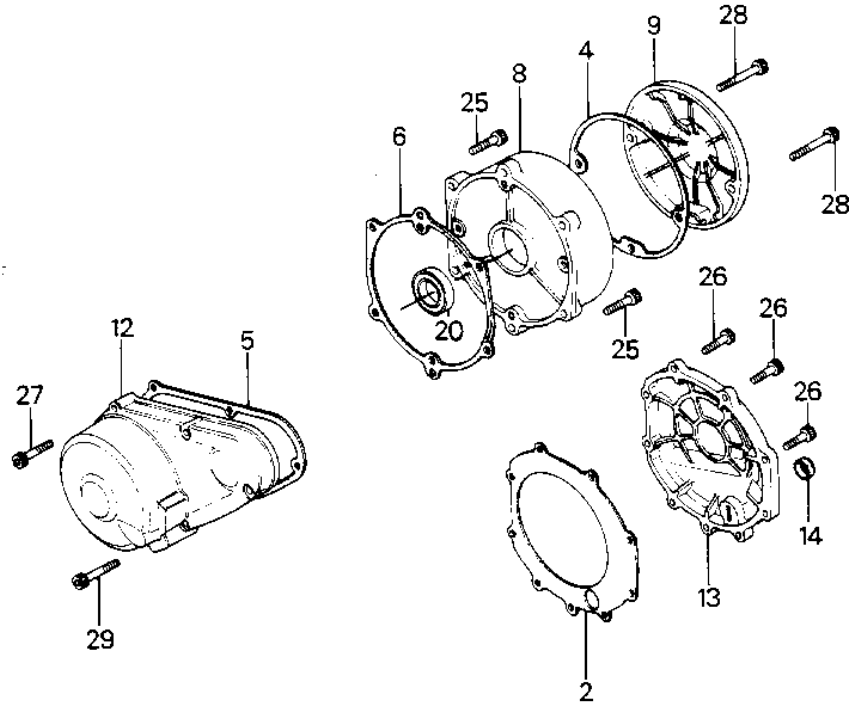

# 1986 Police 1000 PARTS DIAGRAM

# 1986 Police 1000 PARTS LIST

## ENGINE COVERS

ITEM NAME	PART NUMBER	QUANTITY
GASKET,TRANSMISSION C (Ref # 1)	11060-1069	
GASKET,CLUTCH COVER (Ref # 2)	11060-1070	
GASKET,CLUTCH ADJUSTI (Ref # 3)	11060-1073	
GASKET,PULSING COIL C (Ref # 4)	11060-1072	
GASKET,GENERATOR COVE (Ref # 5)	11060-1075	
GASKET,RH ENGINE COVE (Ref # 6)	11060-1071	
COVER,TRANSMISSION (Ref # 7)	14025-1240	
COVER,ENGINE,RH (Ref # 8)	14025-1243	
COVER,PULSING COIL (Ref # 9)	14025-1614	
COVER,PULSING COIL (Ref # 9)	14025-1614	
COVER,CLUTCH ADJUSTIN (Ref # 10)	14025-1249	
COVER-CHAIN (Ref # 11)	14026-1063	
COVER-GENERATOR (Ref # 12)	14031-1056	
COVER-CLUTCH (Ref # 13)	14032-1047	
GAUGE,OIL LEVEL (Ref # 14)	52005-1009	
WASHER OIL PUMP BANJO (Ref # 15)	92022-077	
PIN-DOWEL (Ref # 16)	92042-007	
OIL SEAL SB12205 (Ref # 17)	92049-004	
OIL SEAL,CLUTCH RELES (Ref # 18)	92049-1003	
OIL SEAL,SD-8187 (Ref # 19)	92049-1017	
OIL SEAL,SC32487 (Ref # 20)	92049-1033	
SEAL-OIL (Ref # 21)	92049-1070	
BOLT-UPSET,6X125 (Ref # 22)	112G06125	
BOLT-SOCKET,6X125 (Ref # 22-1)	120P06125	
BOLT-SOCKET (Ref # 22-1)	120Z06125	
BOLT,6X70 (Ref # 23)	110G0670	
BOLT-SOCKET,6X70 (Ref # 23-1)	120P0670	
BOLT-SOCKET (Ref # 23-1)	120Z0670	
BOLT,6X14 (Ref # 24)	120P0614	

## ENGINE COVERS

ITEM NAME	PART NUMBER	QUANTITY
BOLT-SOCKET (Ref # 24)	120Z0614	
BOLT,SOCKET,6X22 (Ref # 25)	120P0622	
BOLT-SOCKET (Ref # 25)	120Z0622	
BOLT,6X25 (Ref # 26)	120P0625	
BOLT-SOCKET (Ref # 26)	120Z0625	
BOLT,SOCKET,6X30 (Ref # 27)	120P0630	
BOLT-SOCKET (Ref # 27)	120Z0630	
BOLT,SOCKET,6X35 (Ref # 28)	120P0635	
BOLT-SOCKET (Ref # 28)	120Z0635	
BOLT,SOCKET,6X40 (Ref # 29)	120P0640	
BOLT-SOCKET (Ref # 29)	120Z0640	
BOLT,FLANGED,6X55 (Ref # 30)	130G0655	
SCREW PAN HEAD 6X20 (Ref # 31)	220B0620	
SCREW PAN HEAD 6X28 (Ref # 32)	220B0628	
SCREW PAN HEAD 6X40 (Ref # 33)	220B0640	
WASHER PLAIN 6MM (Ref # 34)	410B0600	