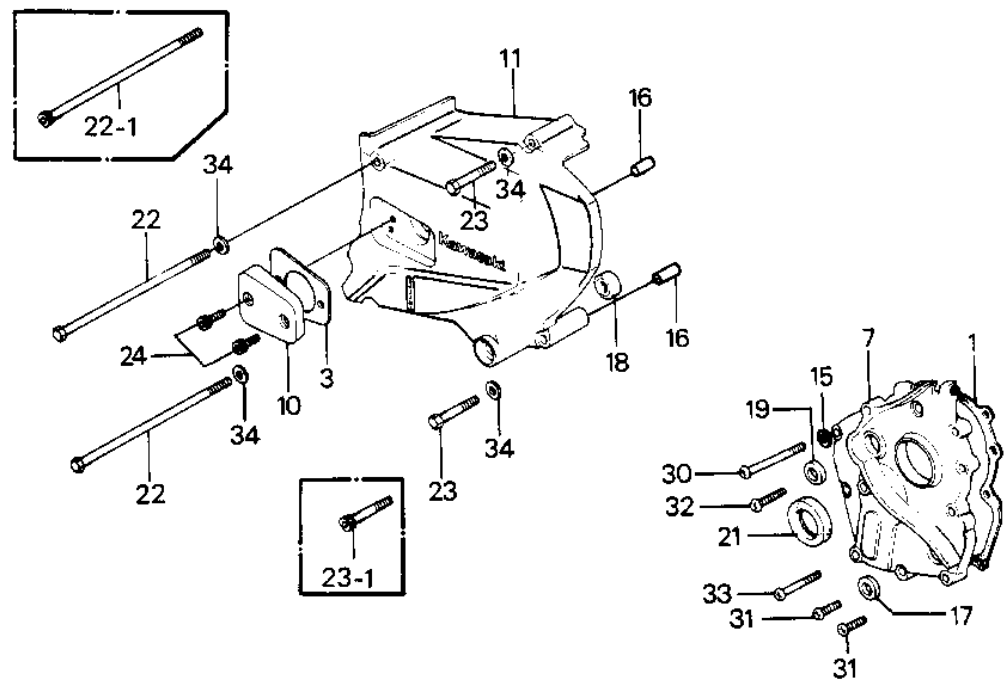

# 1986 Police 1000 PARTS DIAGRAM

# 1986 Police 1000 PARTS LIST

## ENGINE COVERS

ITEM NAME	PART NUMBER	QUANTITY
GASKET,TRANSMISSION C (Ref # 1)	11060-1069	
GASKET,CLUTCH COVER (Ref # 2)	11060-1070	
GASKET,CLUTCH ADJUSTI (Ref # 3)	11060-1073	
GASKET,PULSING COIL C (Ref # 4)	11060-1072	
GASKET,GENERATOR COVE (Ref # 5)	11060-1075	
GASKET,RH ENGINE COVE (Ref # 6)	11060-1071	
COVER,TRANSMISSION (Ref # 7)	14025-1240	
COVER,ENGINE,RH (Ref # 8)	14025-1243	
COVER,PULSING COIL (Ref # 9)	14025-1614	
COVER,PULSING COIL (Ref # 9)	14025-1614	
COVER,CLUTCH ADJUSTIN (Ref # 10)	14025-1249	
COVER-CHAIN (Ref # 11)	14026-1063	
COVER-GENERATOR (Ref # 12)	14031-1056	
COVER-CLUTCH (Ref # 13)	14032-1047	
GAUGE,OIL LEVEL (Ref # 14)	52005-1009	
WASHER OIL PUMP BANJO (Ref # 15)	92022-077	
PIN-DOWEL (Ref # 16)	92042-007	
OIL SEAL SB12205 (Ref # 17)	92049-004	
OIL SEAL,CLUTCH RELES (Ref # 18)	92049-1003	
OIL SEAL,SD-8187 (Ref # 19)	92049-1017	
OIL SEAL,SC32487 (Ref # 20)	92049-1033	
SEAL-OIL (Ref # 21)	92049-1070	
BOLT-UPSET,6X125 (Ref # 22)	112G06125	
BOLT-SOCKET,6X125 (Ref # 22-1)	120P06125	
BOLT-SOCKET (Ref # 22-1)	120Z06125	
BOLT,6X70 (Ref # 23)	110G0670	
BOLT-SOCKET,6X70 (Ref # 23-1)	120P0670	
BOLT-SOCKET (Ref # 23-1)	120Z0670	
BOLT,6X14 (Ref # 24)	120P0614	

## ENGINE COVERS

ITEM NAME	PART NUMBER	QUANTITY
BOLT-SOCKET (Ref # 24)	120Z0614	
BOLT,SOCKET,6X22 (Ref # 25)	120P0622	
BOLT-SOCKET (Ref # 25)	120Z0622	
BOLT,6X25 (Ref # 26)	120P0625	
BOLT-SOCKET (Ref # 26)	120Z0625	
BOLT,SOCKET,6X30 (Ref # 27)	120P0630	
BOLT-SOCKET (Ref # 27)	120Z0630	
BOLT,SOCKET,6X35 (Ref # 28)	120P0635	
BOLT-SOCKET (Ref # 28)	120Z0635	
BOLT,SOCKET,6X40 (Ref # 29)	120P0640	
BOLT-SOCKET (Ref # 29)	120Z0640	
BOLT,FLANGED,6X55 (Ref # 30)	130G0655	
SCREW PAN HEAD 6X20 (Ref # 31)	220B0620	
SCREW PAN HEAD 6X28 (Ref # 32)	220B0628	
SCREW PAN HEAD 6X40 (Ref # 33)	220B0640	
WASHER PLAIN 6MM (Ref # 34)	410B0600	