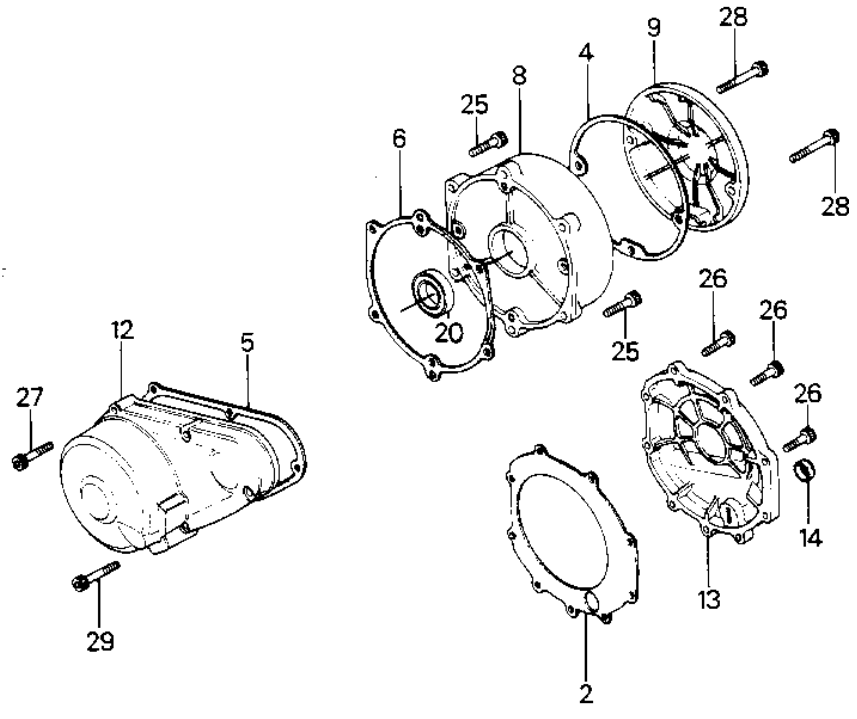

# 1986 Police 1000 PARTS DIAGRAM

# 1986 Police 1000 PARTS LIST

## ENGINE COVERS

ITEM NAME	PART NUMBER	QUANTITY
GASKET,TRANSMISSION C (Ref # 1)	11060-1069	
GASKET,CLUTCH COVER (Ref # 2)	11060-1070	
GASKET,CLUTCH ADJUSTI (Ref # 3)	11060-1073	
GASKET,PULSING COIL C (Ref # 4)	11060-1072	
GASKET,GENERATOR COVE (Ref # 5)	11060-1075	
GASKET,RH ENGINE COVE (Ref # 6)	11060-1071	
COVER,TRANSMISSION (Ref # 7)	14025-1240	
COVER,ENGINE,RH (Ref # 8)	14025-1243	
COVER,PULSING COIL (Ref # 9)	14025-1614	
COVER,PULSING COIL (Ref # 9)	14025-1614	
COVER,CLUTCH ADJUSTIN (Ref # 10)	14025-1249	
COVER-CHAIN (Ref # 11)	14026-1063	
COVER-GENERATOR (Ref # 12)	14031-1056	
COVER-CLUTCH (Ref # 13)	14032-1047	
GAUGE,OIL LEVEL (Ref # 14)	52005-1009	
WASHER OIL PUMP BANJO (Ref # 15)	92022-077	
PIN-DOWEL (Ref # 16)	92042-007	
OIL SEAL SB12205 (Ref # 17)	92049-004	
OIL SEAL,CLUTCH RELES (Ref # 18)	92049-1003	
OIL SEAL,SD-8187 (Ref # 19)	92049-1017	
OIL SEAL,SC32487 (Ref # 20)	92049-1033	
SEAL-OIL (Ref # 21)	92049-1070	
BOLT-UPSET,6X125 (Ref # 22)	112G06125	
BOLT-SOCKET,6X125 (Ref # 22-1)	120P06125	
BOLT-SOCKET (Ref # 22-1)	120Z06125	
BOLT,6X70 (Ref # 23)	110G0670	
BOLT-SOCKET,6X70 (Ref # 23-1)	120P0670	
BOLT-SOCKET (Ref # 23-1)	120Z0670	
BOLT,6X14 (Ref # 24)	120P0614	

## ENGINE COVERS

ITEM NAME	PART NUMBER	QUANTITY
BOLT-SOCKET (Ref # 24)	120Z0614	
BOLT,SOCKET,6X22 (Ref # 25)	120P0622	
BOLT-SOCKET (Ref # 25)	120Z0622	
BOLT,6X25 (Ref # 26)	120P0625	
BOLT-SOCKET (Ref # 26)	120Z0625	
BOLT,SOCKET,6X30 (Ref # 27)	120P0630	
BOLT-SOCKET (Ref # 27)	120Z0630	
BOLT,SOCKET,6X35 (Ref # 28)	120P0635	
BOLT-SOCKET (Ref # 28)	120Z0635	
BOLT,SOCKET,6X40 (Ref # 29)	120P0640	
BOLT-SOCKET (Ref # 29)	120Z0640	
BOLT,FLANGED,6X55 (Ref # 30)	130G0655	
SCREW PAN HEAD 6X20 (Ref # 31)	220B0620	
SCREW PAN HEAD 6X28 (Ref # 32)	220B0628	
SCREW PAN HEAD 6X40 (Ref # 33)	220B0640	
WASHER PLAIN 6MM (Ref # 34)	410B0600	