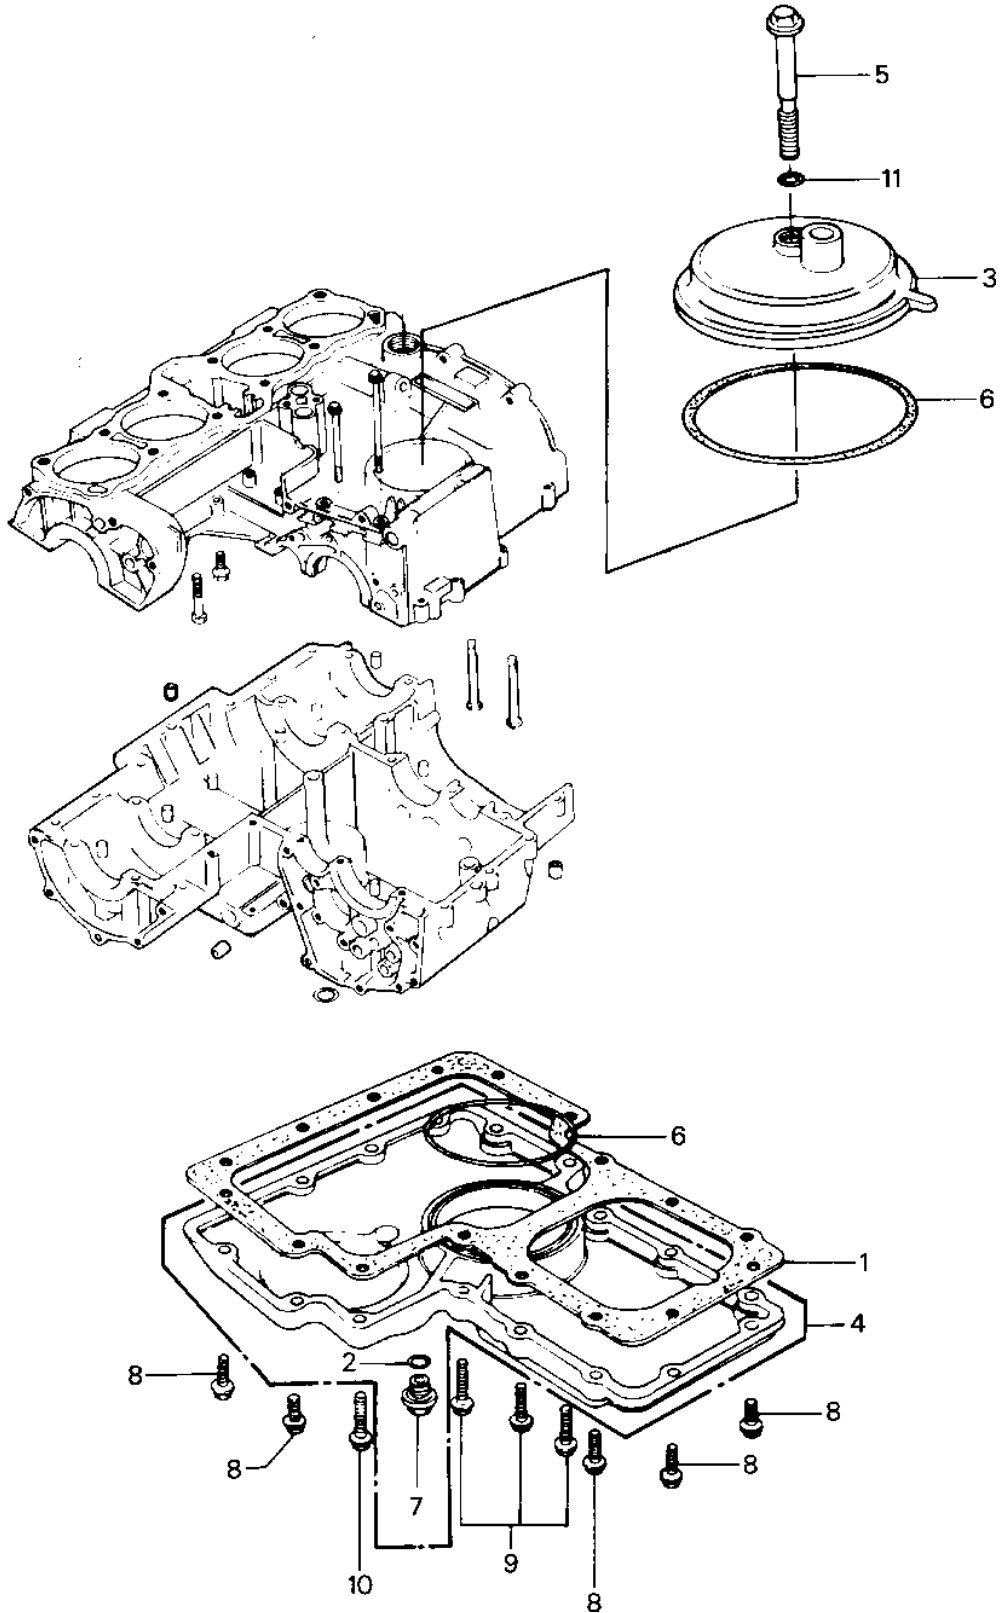

1984 Police 1000 PARTS DIAGRAM

BREATHER COVER/OIL PAN

1984 Police 1000 PARTS LIST

BREATHER COVER/OIL PAN

ITEM NAME	PART NUMBER	QUANTITY
GASKET,OIL PAN (Ref # 1)	11060-1074	
"O" RING,22MM (Ref # 2)	670B2022	
GASKET,DRIN PLUG (Ref # 2)	92065-097	
BODY-BREATHER (Ref # 3)	14070-1008	
PAN-OIL (Ref # 4)	49034-5020	
PAN-OIL (Ref # 4)	49034-5014	
PAN-OIL (Ref # 4)	49034-5018	
BOLT,HEX HEAD,8X72 (Ref # 5)	92003-107	
BOLT,8X72 (Ref # 5)	92002-1107	
"O" RING,91MM (Ref # 6)	92055-052	
PLUG,OIL DRAIN (Ref # 7)	92001-1183	
PLUG,OIL DRAIN,12X15 (Ref # 7)	92066-1174	
PLUG,OIL DRAIN,12X15 (Ref # 7)	92066-1174	
BOLT,FLANGED,6X25 (Ref # 8)	130G0625	
BOLT,6X25 (Ref # 8)	92002-1089	
BOLT,FLANGED,6X35 (Ref # 9)	130H0635	
BOLT,6X35 (Ref # 9)	92002-1051	
BOLT,FLANGED,6X45 (Ref # 10)	130G0645	
BOLT,6X45 (Ref # 10)	92002-1088	
"O" RING,8MM (Ref # 11)	670B1508	