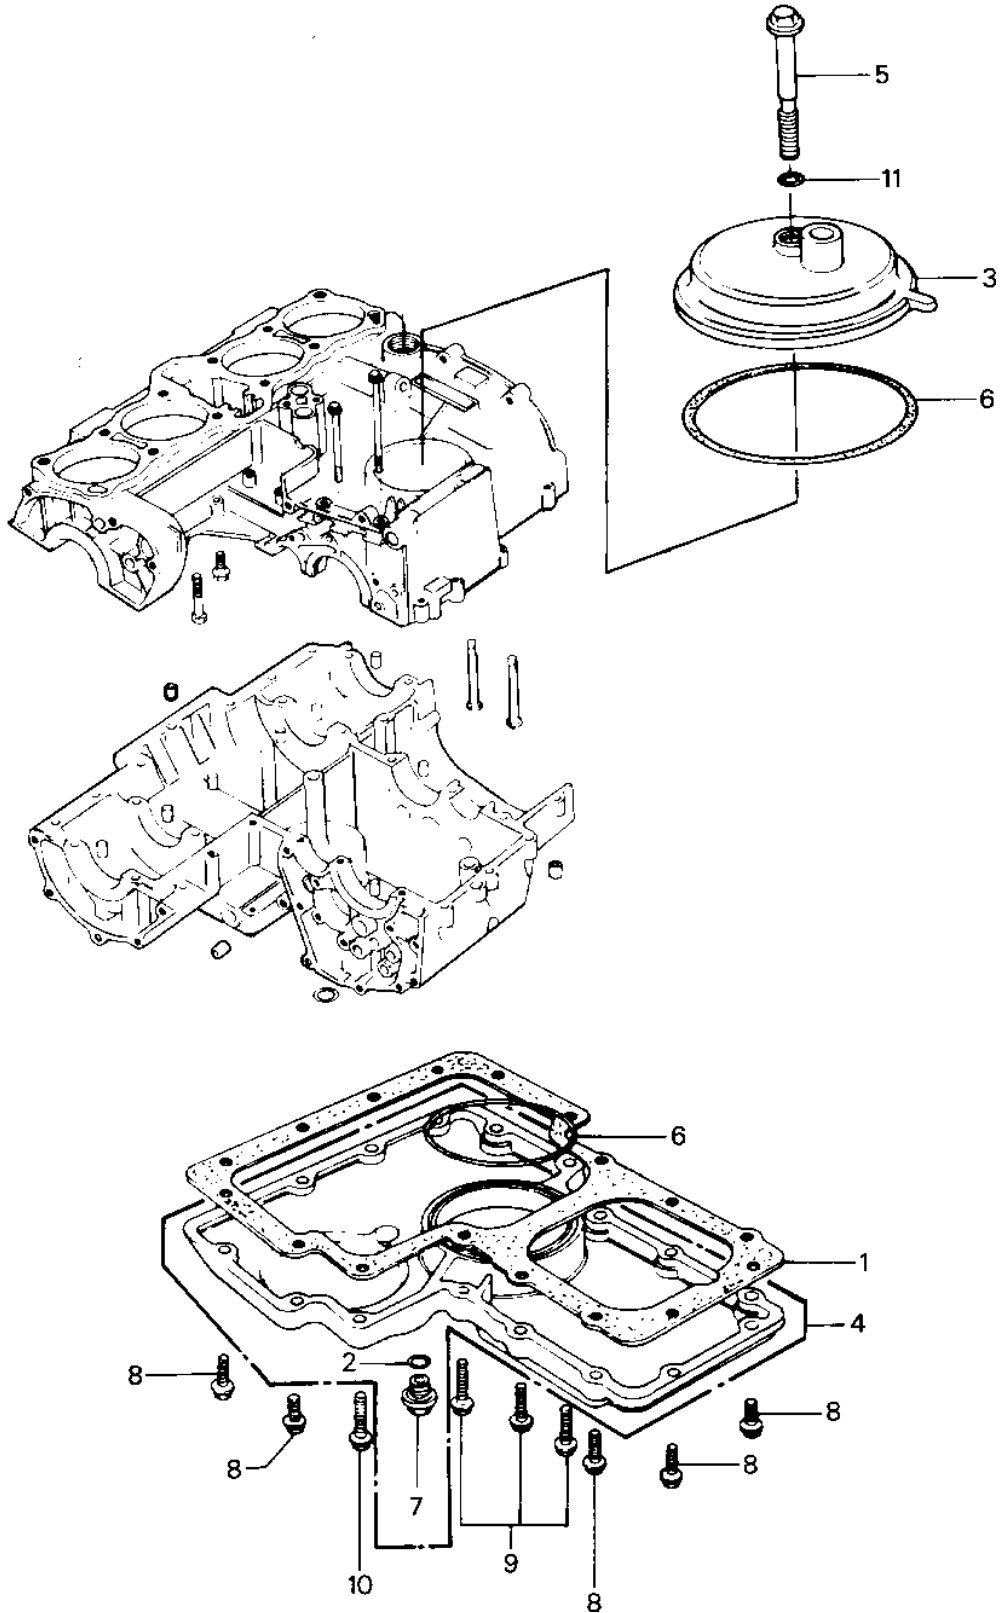

1985 Police 1000 PARTS DIAGRAM

BREATHER COVER/OIL PAN

1985 Police 1000 PARTS LIST

BREATHER COVER/OIL PAN

ITEM NAME	PART NUMBER	QUANTITY
GASKET,OIL PAN (Ref # 1)	11060-1074	
"O" RING,22MM (Ref # 2)	670B2022	
GASKET,DRIN PLUG (Ref # 2)	92065-097	
BODY-BREATHER (Ref # 3)	14070-1008	
PAN-OIL (Ref # 4)	49034-5020	
PAN-OIL (Ref # 4)	49034-5014	
PAN-OIL (Ref # 4)	49034-5018	
BOLT,HEX HEAD,8X72 (Ref # 5)	92003-107	
BOLT,8X72 (Ref # 5)	92002-1107	
"O" RING,91MM (Ref # 6)	92055-052	
PLUG,OIL DRAIN (Ref # 7)	92001-1183	
PLUG,OIL DRAIN,12X15 (Ref # 7)	92066-1174	
PLUG,OIL DRAIN,12X15 (Ref # 7)	92066-1174	
BOLT,FLANGED,6X25 (Ref # 8)	130G0625	
BOLT,6X25 (Ref # 8)	92002-1089	
BOLT,FLANGED,6X35 (Ref # 9)	130H0635	
BOLT,6X35 (Ref # 9)	92002-1051	
BOLT,FLANGED,6X45 (Ref # 10)	130G0645	
BOLT,6X45 (Ref # 10)	92002-1088	
"O" RING,8MM (Ref # 11)	670B1508	