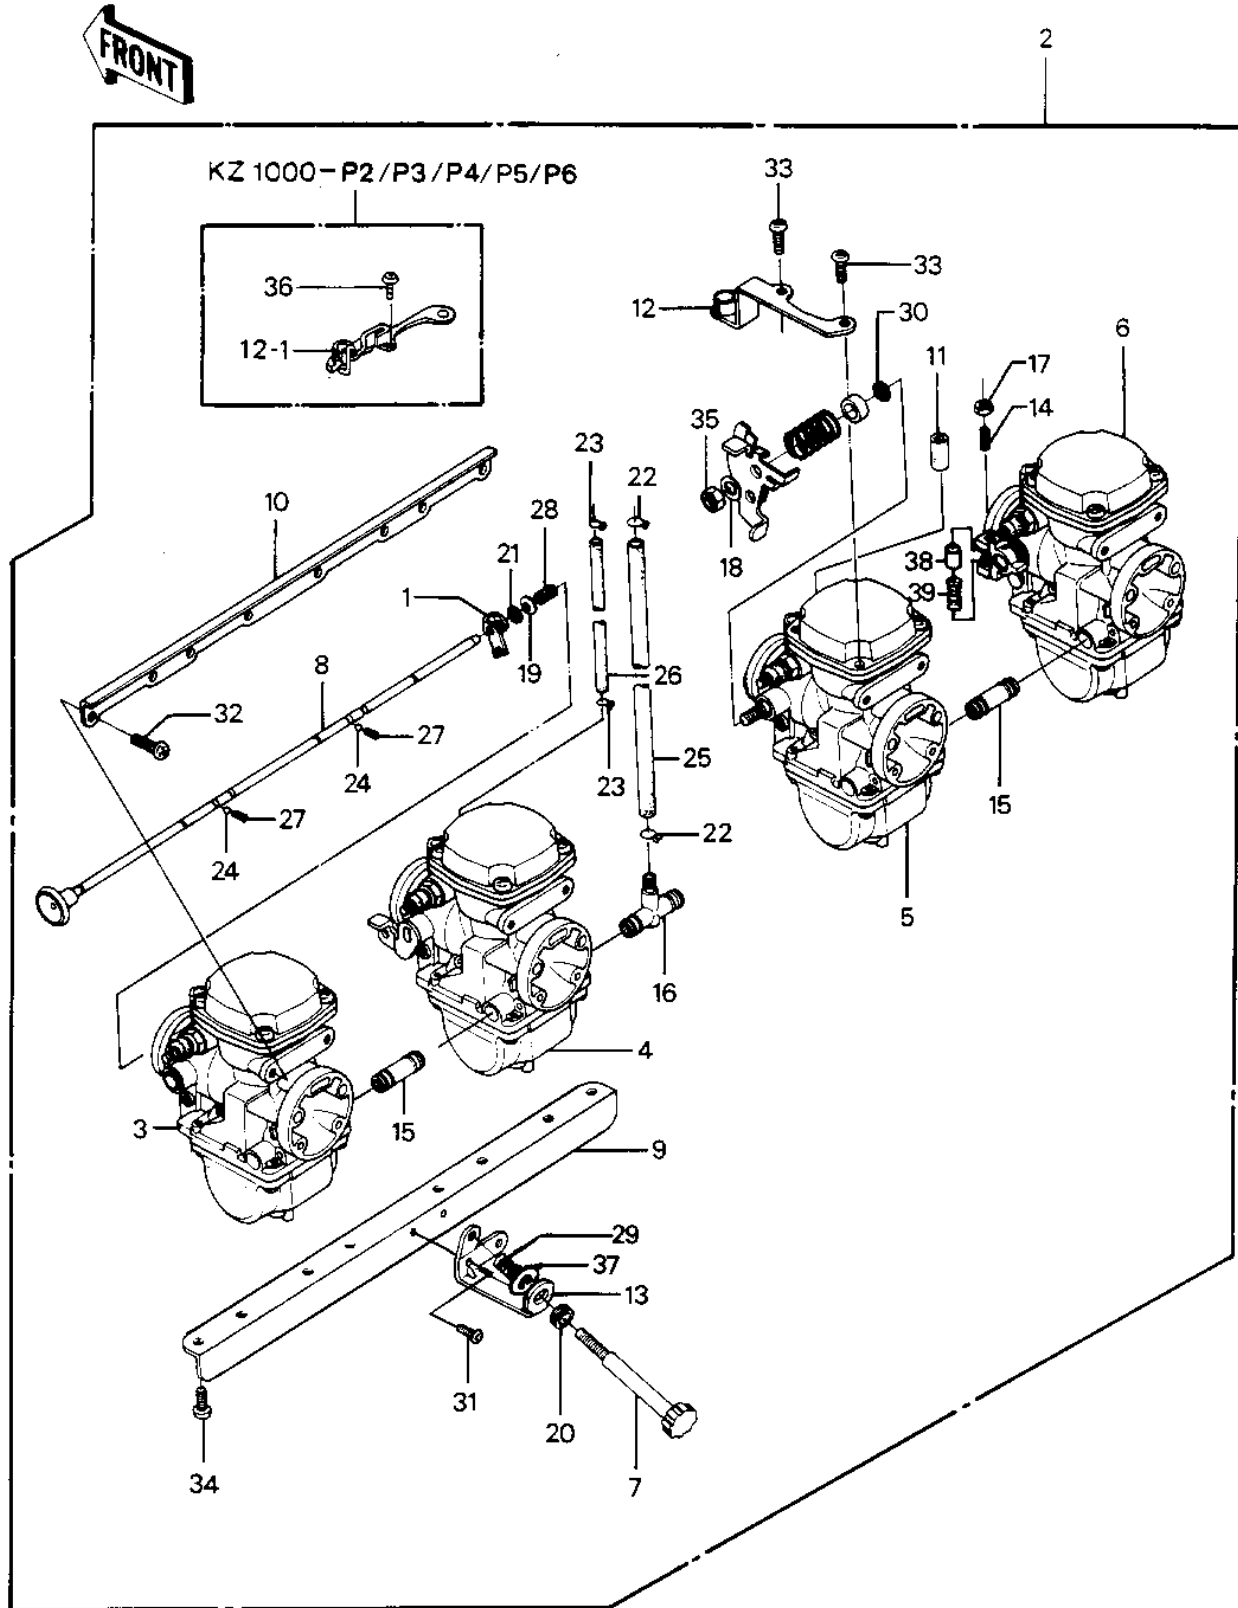

# 1982 Police 1000 PARTS DIAGRAM

CARBURETOR ASSY

## CARBURETOR ASSY

ITEM NAME	PART NUMBER	QUANTITY
NUT,THROTTLE VLV ADST (Ref # 17)	92015-1119	3
WASHER,LOCK (Ref # 18)	92022-1191	1
WASHER,SPRING (Ref # 19)	92022-1255	4
BUSHING (Ref # 20)	92028-1071	1
BUSHING,IDLING ADJUST (Ref # 20)	92028-1266	1
RING-SNAP,E (Ref # 21)	92033-1066	4
CLAMP,HOSE (Ref # 22)	92037-1184	2
CLAMP,HOSE (Ref # 22)	92037-1184	2
CLAMP,BREATHER HOSE (Ref # 23)	92037-174	2
BALL,STEEL,1/8" (Ref # 24)	600A0400	2
TUBE,7.5X12.5X250 (Ref # 25)	92059-1187	1
TUBE,5X9X150 (Ref # 26)	92059-1188	1
SPRING,FAST IDLE SHFT (Ref # 27)	92081-1260	2
SPRING,CHOCK SHAFT (Ref # 28)	92081-1364	4
SPRING,IDLING ADJUST (Ref # 29)	92081-1377	1
OIL SEAL (Ref # 30)	92093-1027	4
SCREW PAN HEAD 5X8 (Ref # 31)	220B0508	1
SCREW PAN HEAD 5X10 (Ref # 32)	220B0510	8
SCREW-PAN-CROS (Ref # 33)	220B0514	2
SCREW PAN HEAD 6X14 (Ref # 34)	220B0614	8
NUT,8 M/M (Ref # 35)	315G0800	1
SCREW PAN HEAD 5X12 (Ref # 36)	220B0512	2
WASHER,THROTTLE STOP (Ref # 37)	92022-1491	1
PIN,THROTTLE VALVE (Ref # 38)	92043-1079	3
SPRING,THROTTLE VALVE (Ref # 39)	92081-1259	3