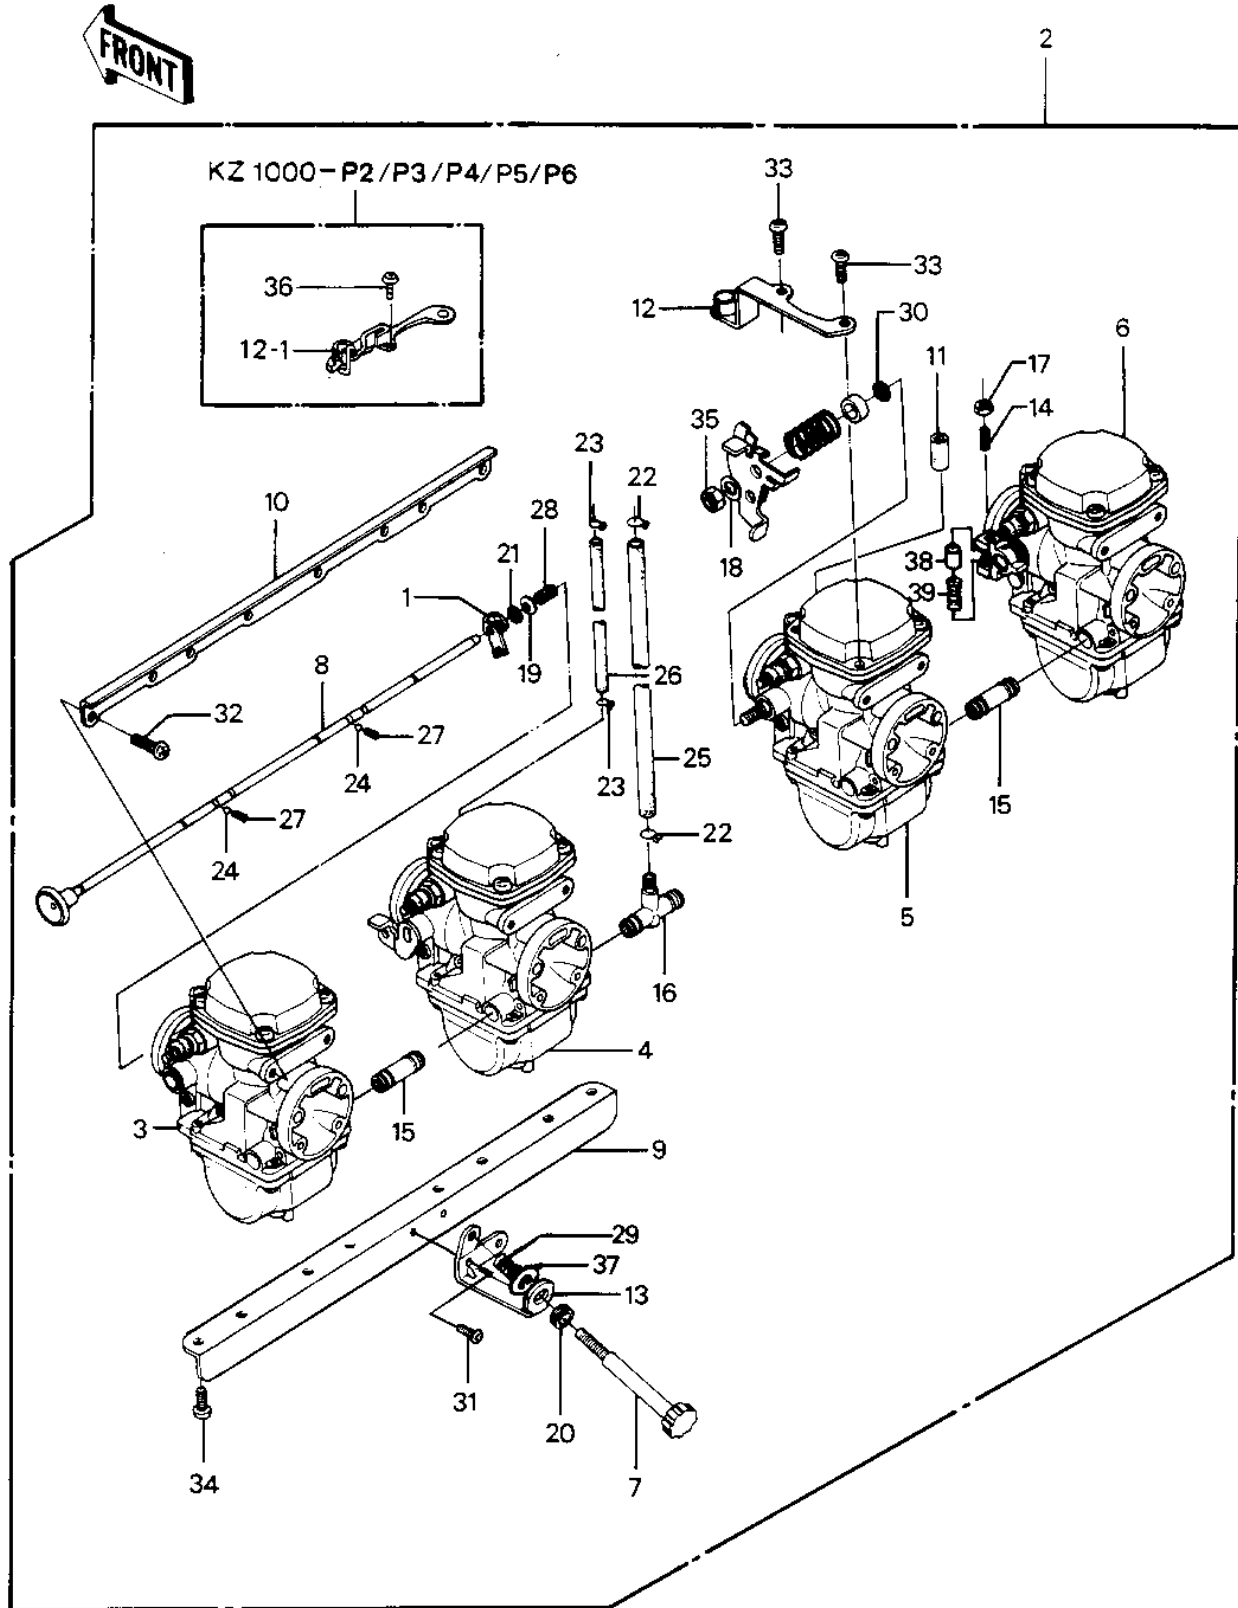

1982 Police 1000 PARTS LIST

CARBURETOR ASSY

ITEM NAME	PART NUMBER	QUANTITY
NUT,THROTTLE VLV ADST (Ref # 17)	92015-1119	3
WASHER,LOCK (Ref # 18)	92022-1191	1
WASHER,SPRING (Ref # 19)	92022-1255	4
BUSHING (Ref # 20)	92028-1071	1
BUSHING,IDLING ADJUST (Ref # 20)	92028-1266	1
RING-SNAP,E (Ref # 21)	92033-1066	4
CLAMP,HOSE (Ref # 22)	92037-1184	2
CLAMP,HOSE (Ref # 22)	92037-1184	2
CLAMP,BREATHER HOSE (Ref # 23)	92037-174	2
BALL,STEEL,1/8" (Ref # 24)	600A0400	2
TUBE,7.5X12.5X250 (Ref # 25)	92059-1187	1
TUBE,5X9X150 (Ref # 26)	92059-1188	1
SPRING,FAST IDLE SHFT (Ref # 27)	92081-1260	2
SPRING,CHOCK SHAFT (Ref # 28)	92081-1364	4
SPRING,IDLING ADJUST (Ref # 29)	92081-1377	1
OIL SEAL (Ref # 30)	92093-1027	4
SCREW PAN HEAD 5X8 (Ref # 31)	220B0508	1
SCREW PAN HEAD 5X10 (Ref # 32)	220B0510	8
SCREW-PAN-CROS (Ref # 33)	220B0514	2
SCREW PAN HEAD 6X14 (Ref # 34)	220B0614	8
NUT,8 M/M (Ref # 35)	315G0800	1
SCREW PAN HEAD 5X12 (Ref # 36)	220B0512	2
WASHER,THROTTLE STOP (Ref # 37)	92022-1491	1
PIN,THROTTLE VALVE (Ref # 38)	92043-1079	3
SPRING,THROTTLE VALVE (Ref # 39)	92081-1259	3