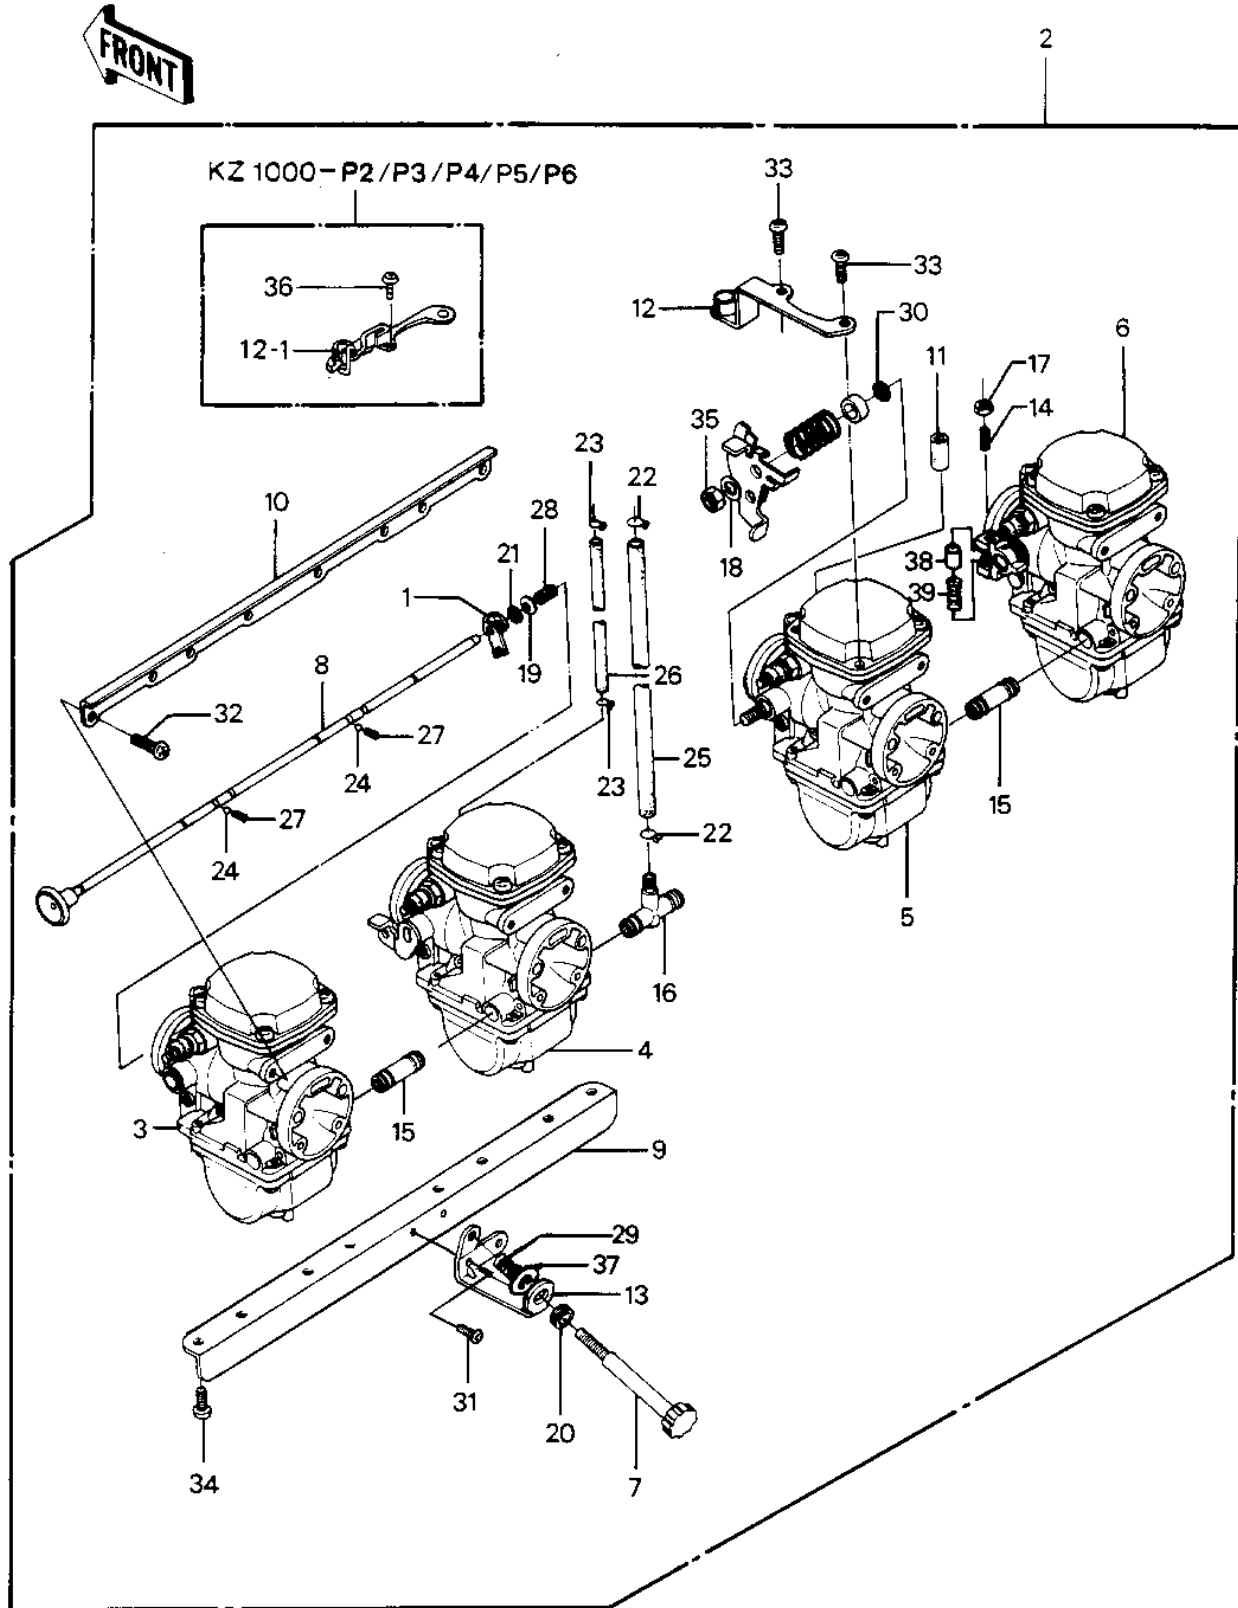

1985 Police 1000 PARTS DIAGRAM

CARBURETOR ASSY

1985 Police 1000 PARTS LIST

CARBURETOR ASSY

ITEM NAME	PART NUMBER	QUANTITY
LEVER,CHOCK (Ref # 1)	13168-1091	
CARBURETOR ASSY (Ref # 2)	16001-1358	
CARBURETOR (Ref # 2)	16001-1724	
CARBURETOR-ASSY (Ref # 2)	15001-1209	
CARBURETOR,LH,OUTSIDE (Ref # 3)	16001-1436	
CARBURETOR,LH,OUTSIDE (Ref # 3)	16001-1725	
CARBURETOR,LH,OUTSIDE (Ref # 3)	15002-1258	
CARBURETOR,LH,INSIDE (Ref # 4)	16001-1437	
CARBURETOR,LH,INSIDE (Ref # 4)	16001-1726	
CARBURETOR,LH,INSIDE (Ref # 4)	15002-1259	
CARBURETOR,RH,INSIDE (Ref # 5)	16001-1438	
CARBURETOR,RH,INSIDE (Ref # 5)	16001-1727	
CARBURETOR,RH,INSIDE (Ref # 5)	15002-1260	
CARBURETOR,RH,OUTSIDE (Ref # 6)	16001-1439	
CARBURETOR,RH,OUTSIDE (Ref # 6)	16001-1728	
CARBURETOR,RH,OUTSIDE (Ref # 6)	15002-1261	
SCREW-THROTTLE STOP (Ref # 7)	16021-1035	
SCREW-THROTTLE STOP (Ref # 7)	16021-1103	
SHAFT-CARBURETOR,CHOC (Ref # 8)	16041-1024	
HOLDER-CARBURETOR,LWR (Ref # 9)	16065-1043	
HOLDER-CARBURETOR,UPP (Ref # 10)	16065-1044	
CAP-END (Ref # 11)	39031-1009	
RUBBER PLUG (Ref # 11)	92068-006	
BRACKET-ASSY,THROTTLE (Ref # 12)	39184-1006	
BRACKET-ASSY,THROTTLE (Ref # 12-1)	39184-1013	
BRACKET-ASSY,IDLING A (Ref # 13)	39184-1007	
BOLT,ADJUSTING (Ref # 14)	92001-1447	
FITTING,FUEL (Ref # 15)	92005-1035	
FITTING,FUEL (Ref # 16)	92005-1036	