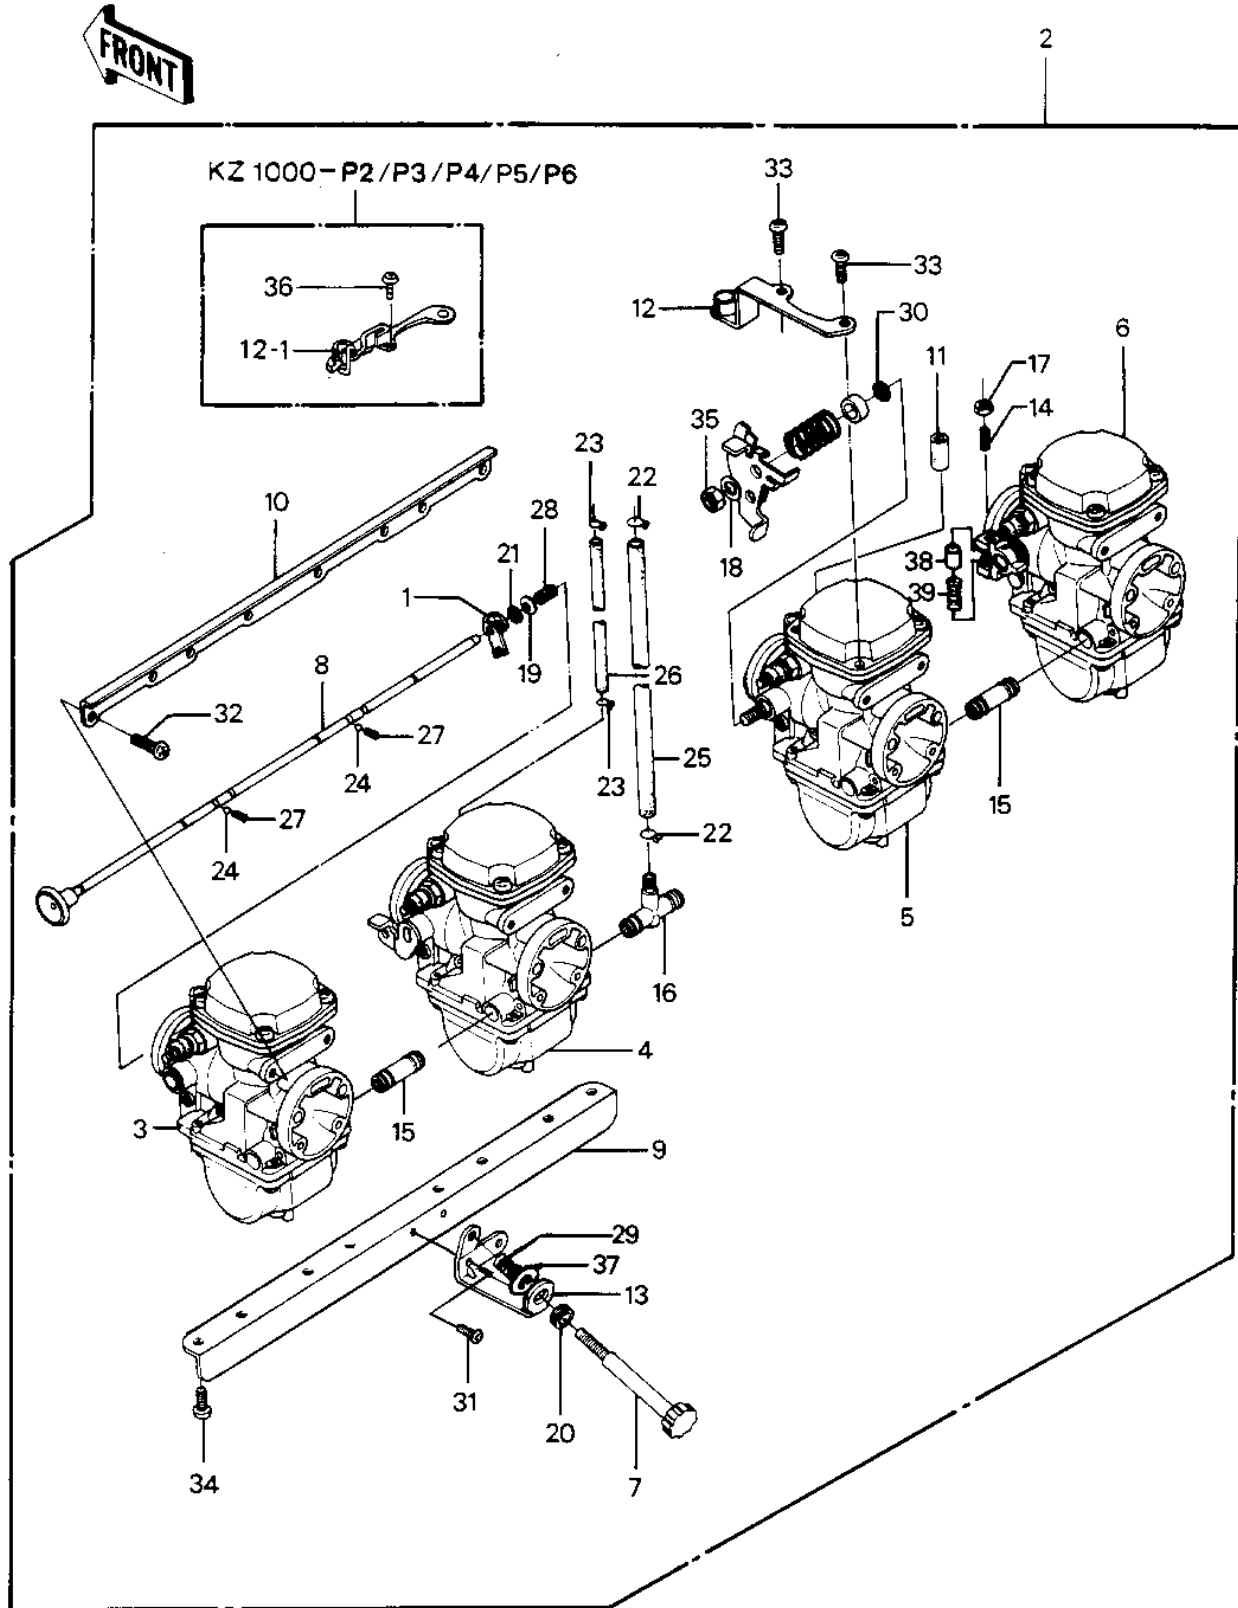

1986 Police 1000 PARTS DIAGRAM

CARBURETOR ASSY

1986 Police 1000 PARTS LIST

CARBURETOR ASSY

ITEM NAME	PART NUMBER	QUANTITY
LEVER,CHOCK (Ref # 1)	13168-1091	
CARBURETOR ASSY (Ref # 2)	16001-1358	
CARBURETOR (Ref # 2)	16001-1724	
CARBURETOR-ASSY (Ref # 2)	15001-1209	
CARBURETOR,LH,OUTSIDE (Ref # 3)	16001-1436	
CARBURETOR,LH,OUTSIDE (Ref # 3)	16001-1725	
CARBURETOR,LH,OUTSIDE (Ref # 3)	15002-1258	
CARBURETOR,LH,INSIDE (Ref # 4)	16001-1437	
CARBURETOR,LH,INSIDE (Ref # 4)	16001-1726	
CARBURETOR,LH,INSIDE (Ref # 4)	15002-1259	
CARBURETOR,RH,INSIDE (Ref # 5)	16001-1438	
CARBURETOR,RH,INSIDE (Ref # 5)	16001-1727	
CARBURETOR,RH,INSIDE (Ref # 5)	15002-1260	
CARBURETOR,RH,OUTSIDE (Ref # 6)	16001-1439	
CARBURETOR,RH,OUTSIDE (Ref # 6)	16001-1728	
CARBURETOR,RH,OUTSIDE (Ref # 6)	15002-1261	
SCREW-THROTTLE STOP (Ref # 7)	16021-1035	
SCREW-THROTTLE STOP (Ref # 7)	16021-1103	
SHAFT-CARBURETOR,CHOC (Ref # 8)	16041-1024	
HOLDER-CARBURETOR,LWR (Ref # 9)	16065-1043	
HOLDER-CARBURETOR,UPP (Ref # 10)	16065-1044	
CAP-END (Ref # 11)	39031-1009	
RUBBER PLUG (Ref # 11)	92068-006	
BRACKET-ASSY,THROTTLE (Ref # 12)	39184-1006	
BRACKET-ASSY,THROTTLE (Ref # 12-1)	39184-1013	
BRACKET-ASSY,IDLING A (Ref # 13)	39184-1007	
BOLT,ADJUSTING (Ref # 14)	92001-1447	
FITTING,FUEL (Ref # 15)	92005-1035	
FITTING,FUEL (Ref # 16)	92005-1036	