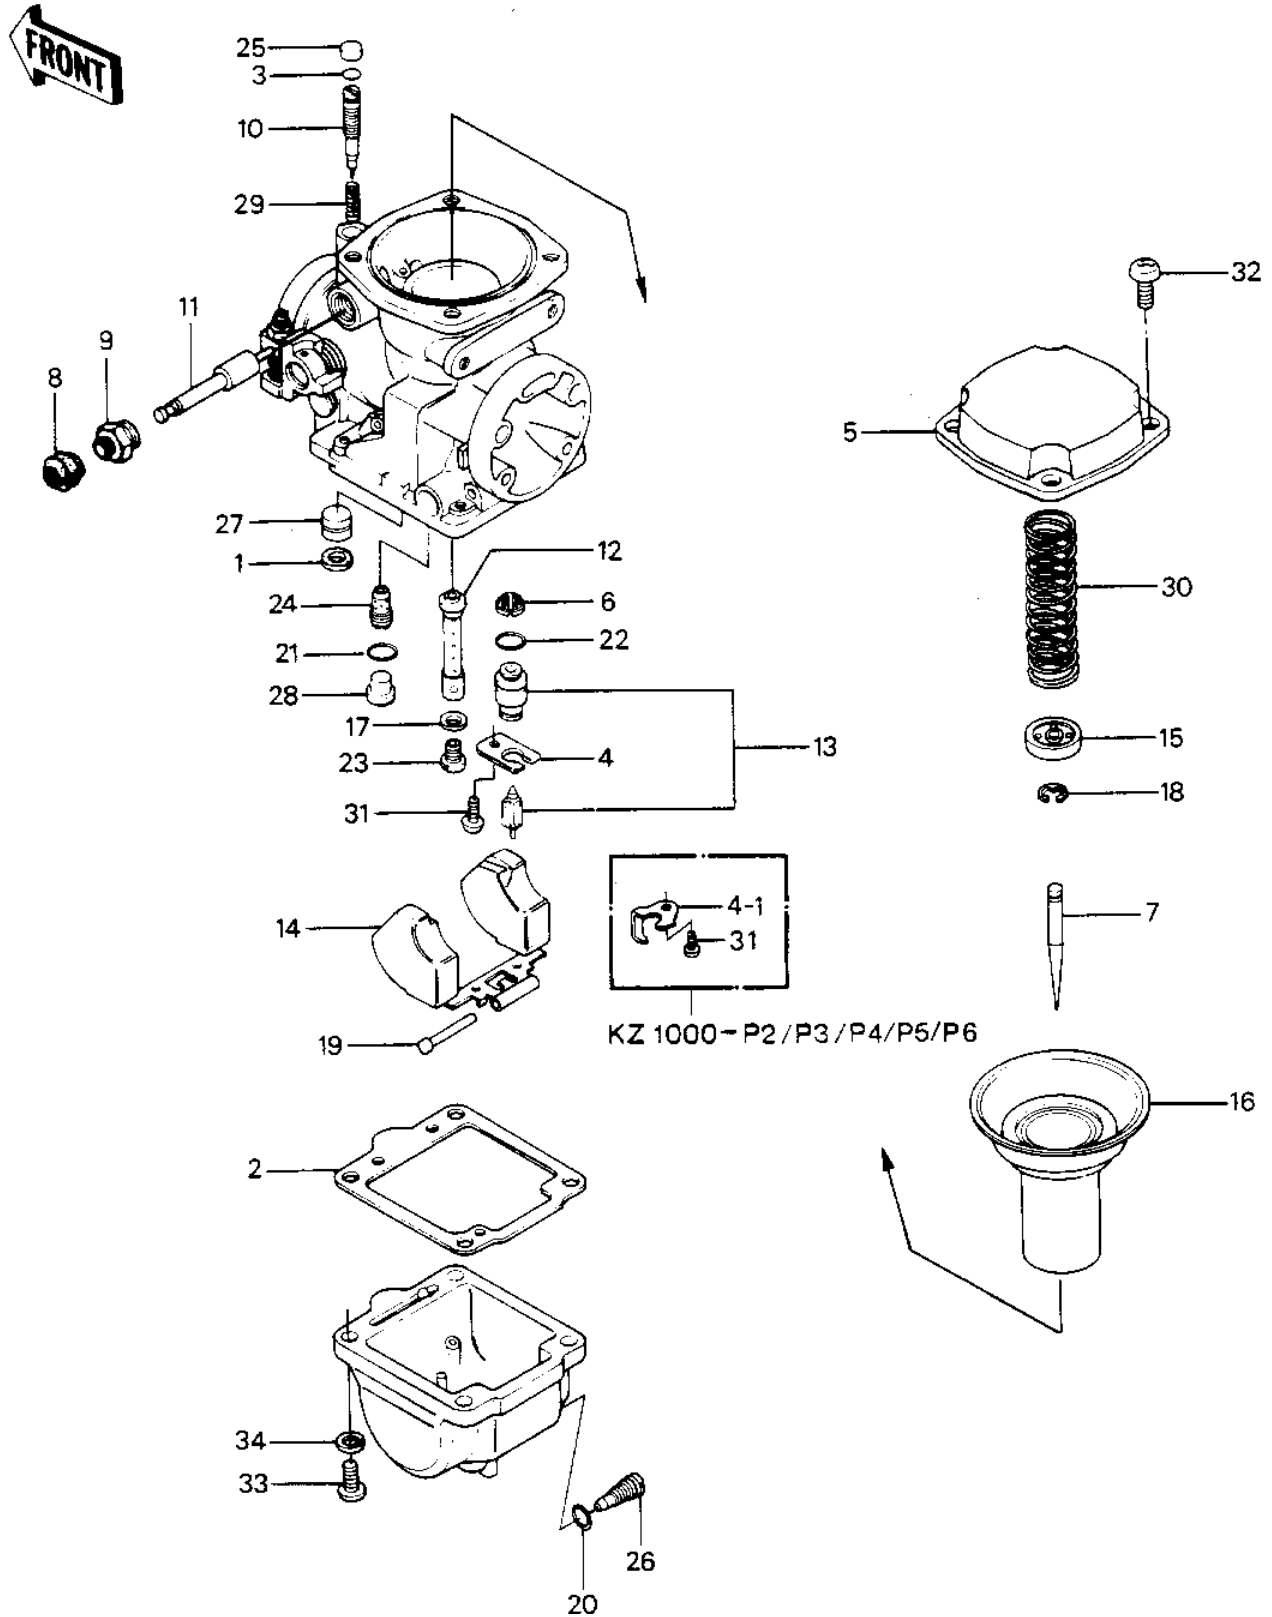

# 1984 Police 1000 PARTS DIAGRAM

## CARBURETOR PARTS

## CARBURETOR PARTS

ITEM NAME	PART NUMBER	QUANTITY
GASKET,CARB. PLUG (Ref # 1)	11009-1240	
GASKET,FLOAT CHAMBER (Ref # 2)	11009-1241	
"O" RING (Ref # 3)	16038-022	
PLATE, LOCK (Ref # 4)	13169-1190	
PLATE (Ref # 4-1)	13169-1482	
TOP-CHAMBER,MIXING (Ref # 5)	14025-1359	
COVER (Ref # 5)	14025-1395	
FILTER,FLOAT VALVE (Ref # 6)	14043-1010	
NEEDLE-JET (Ref # 7)	16009-1085	
NEEDLE-JET,5GN45 (Ref # 7)	16009-1285	
CAP-STARTER PLUNGER (Ref # 8)	16012-1010	
CAP-STARTER PLUNGER (Ref # 9)	16012-1011	
SCREW-PILOT AIR (Ref # 10)	16014-1014	
PLUNGER (Ref # 11)	16016-1019	
JET-NEEDLE (Ref # 12)	16017-1086	
VALVE-FLOAT (Ref # 13)	16030-1016	
FLOAT (Ref # 14)	16031-1013	
PLATE,NEEDLE (Ref # 15)	16055-010	
DIAPHRAGM,VALVE (Ref # 16)	43028-1025	
VALVE,DIAPHRAGM (Ref # 16)	16126-1055	
VALVE,DIAPHRAGM (Ref # 16)	16126-1149	
WASHER MAIN JET (Ref # 17)	16034-001	
CIRCLIP (Ref # 18)	16008-014	
PIN,FLOAT (Ref # 19)	16032-008	
"O" RING (Ref # 20)	92055-044	
"O" RING,CHECK VALVE (Ref # 21)	92055-1059	
"O" RING (Ref # 22)	92055-1105	
JET-MAIN,#A122.5 (Ref # 23)	92063-1101	
JET-MAIN,#A127.5 (Ref # 23)	92063-1100	

## CARBURETOR PARTS

ITEM NAME	PART NUMBER	QUANTITY
JET-MAIN,#117.5 (Ref # 23)	92063-1107	
JET-MAIN,#A120 (Ref # 23)	92063-1106	
JET-MAIN,#A125 (Ref # 23)	92063-1102	
JET-MAIN,#A130 (Ref # 23)	92063-1103	
JET-MAIN,#A132.5 (Ref # 23)	92063-1104	
JET-PILOT,#A37.5 (Ref # 24)	92064-1036	
PLUG,PILOT SCREW (Ref # 25)	92066-1051	
SCREW,DRAIN (Ref # 26)	92066-1064	
PLUG,CARBURETOR (Ref # 27)	92066-1086	
PLUG,PILOT JET (Ref # 28)	92066-1087	
SPRING,PILOT SCREW (Ref # 29)	16022-016	
SPRING,DPHRGM VALVE (Ref # 30)	92081-1363	
SCREW PAN HEAD 4X6 (Ref # 31)	220B0406	
SCREW PAN HEAD 5X10 (Ref # 32)	220B0510	
SCREW PAN HEAD 5X8 (Ref # 32)	220B0508	
SCREW-PAN-CROS (Ref # 33)	220B0514	
WASHER SPRING 5MM (Ref # 34)	461F0500	
SCREW-PAN-WS-CROS (Ref # 35)	223B0518	