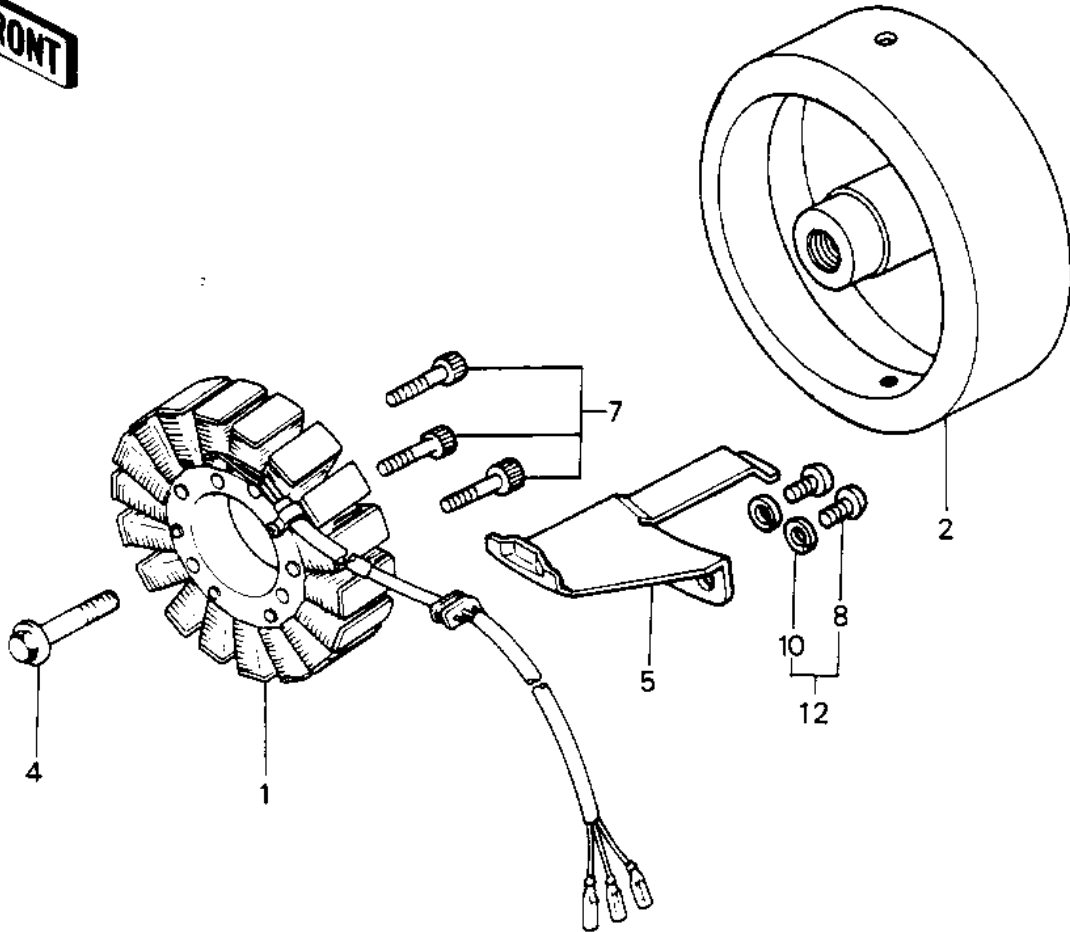

# 1982 Police 1000 PARTS DIAGRAM

## GENERATOR/REGULATOR

# 1982 Police 1000 PARTS LIST

## GENERATOR/REGULATOR

ITEM NAME	PART NUMBER	QUANTITY
STATOR (Ref # 1)	21003-1040	1
ROTOR (Ref # 2)	21007-1036	1
REGULATOR-VOLTAGE (Ref # 3)	21066-1018	1
BOLT,12X40 (Ref # 4)	92001-1146	1
CLAMP (Ref # 5)	92037-1214	1
BOLT-UPSET 6X14 (Ref # 6)	112B0614	2
BOLT,SOCKET,6X30 (Ref # 7)	120P0630	3
SCREW PAN HEAD 5X12 (Ref # 8)	220B0512	2
WASHER PLAIN 6MM (Ref # 9)	411B0600	2
WASHER SPRING 5MM (Ref # 10)	461F0500	2
BOLT (Ref # 11)	186B0614	2
SCREW-PAN-WS-CROS (Ref # 12)	223B0512	2