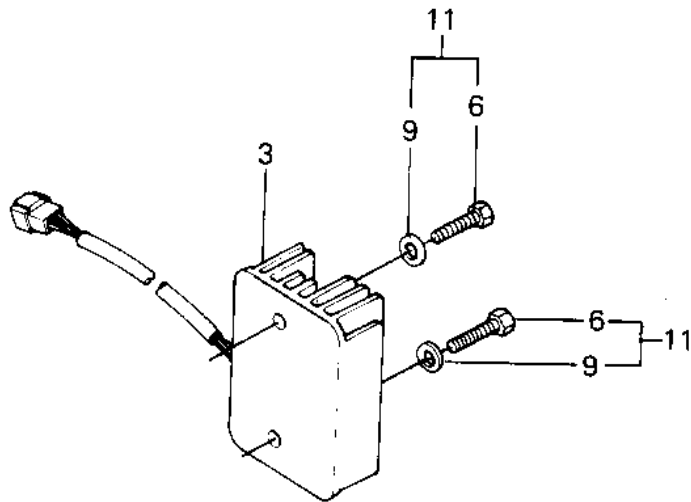

1982 Police 1000 PARTS DIAGRAM

GENERATOR/REGULATOR