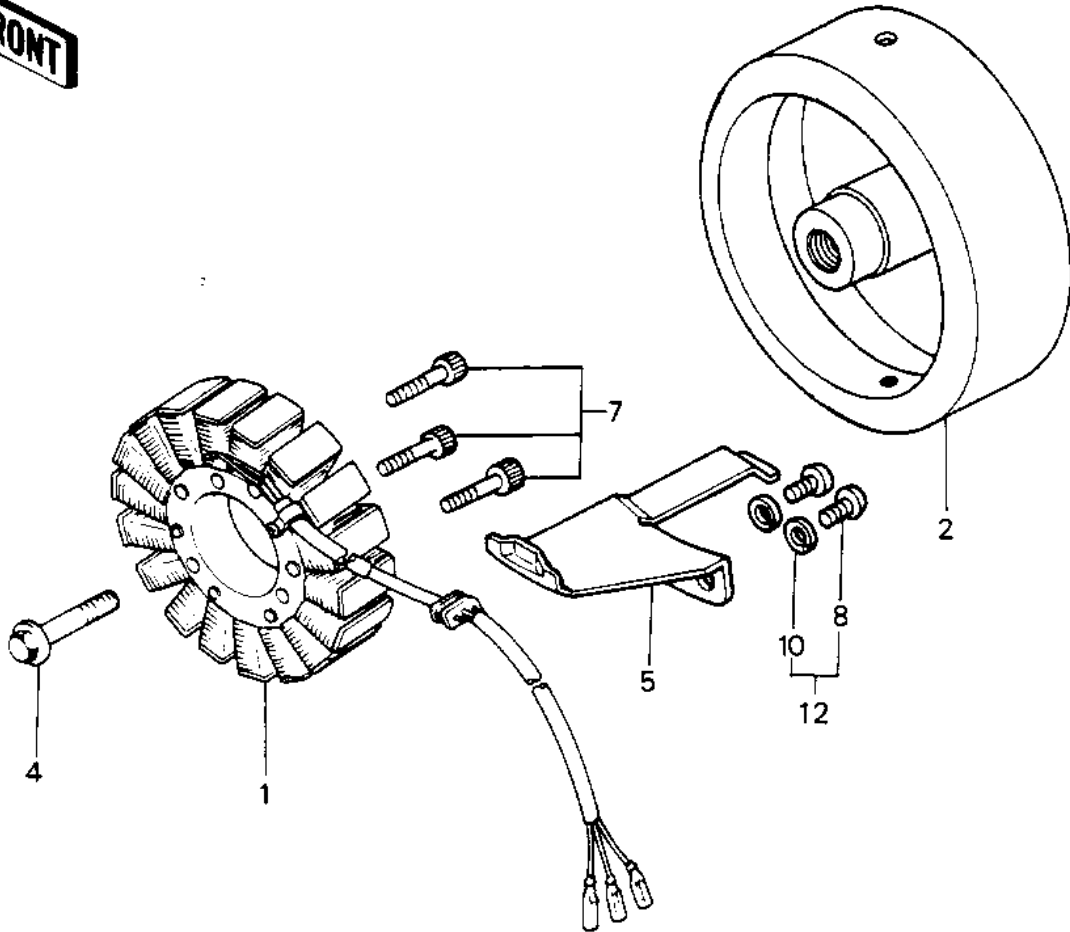

1984 Police 1000 PARTS DIAGRAM

GENERATOR/REGULATOR

1984 Police 1000 PARTS LIST

GENERATOR/REGULATOR

ITEM NAME	PART NUMBER	QUANTITY
STATOR (Ref # 1)	21003-1040	
ROTOR (Ref # 2)	21007-1036	
REGULATOR-VOLTAGE (Ref # 3)	21066-1018	
BOLT,12X40 (Ref # 4)	92001-1146	
CLAMP (Ref # 5)	92037-1214	
BOLT-UPSET 6X14 (Ref # 6)	112B0614	
BOLT,SOCKET,6X30 (Ref # 7)	120P0630	
SCREW PAN HEAD 5X12 (Ref # 8)	220B0512	
WASHER PLAIN 6MM (Ref # 9)	411B0600	
WASHER SPRING 5MM (Ref # 10)	461F0500	
BOLT (Ref # 11)	186B0614	
SCREW-PAN-WS-CROS (Ref # 12)	223B0512	