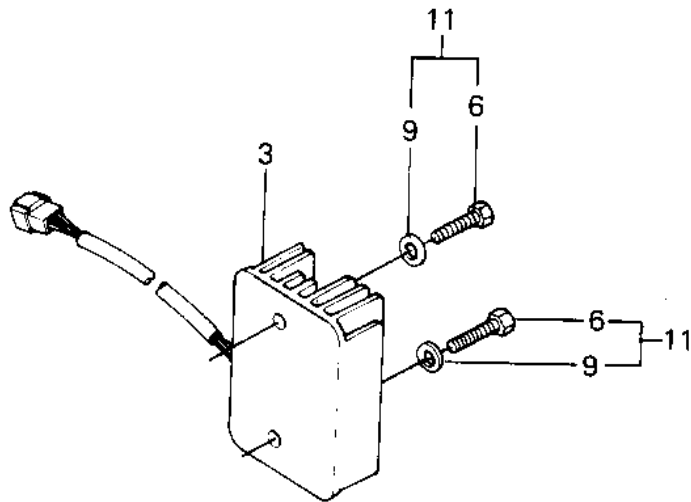

1984 Police 1000 PARTS DIAGRAM

GENERATOR/REGULATOR

1984 Police 1000 PARTS LIST

GENERATOR/REGULATOR

ITEM NAME	PART NUMBER	QUANTITY
STATOR (Ref # 1)	21003-1040	
ROTOR (Ref # 2)	21007-1036	
REGULATOR-VOLTAGE (Ref # 3)	21066-1018	
BOLT,12X40 (Ref # 4)	92001-1146	
CLAMP (Ref # 5)	92037-1214	
BOLT-UPSET 6X14 (Ref # 6)	112B0614	
BOLT,SOCKET,6X30 (Ref # 7)	120P0630	
SCREW PAN HEAD 5X12 (Ref # 8)	220B0512	
WASHER PLAIN 6MM (Ref # 9)	411B0600	
WASHER SPRING 5MM (Ref # 10)	461F0500	
BOLT (Ref # 11)	186B0614	
SCREW-PAN-WS-CROS (Ref # 12)	223B0512	