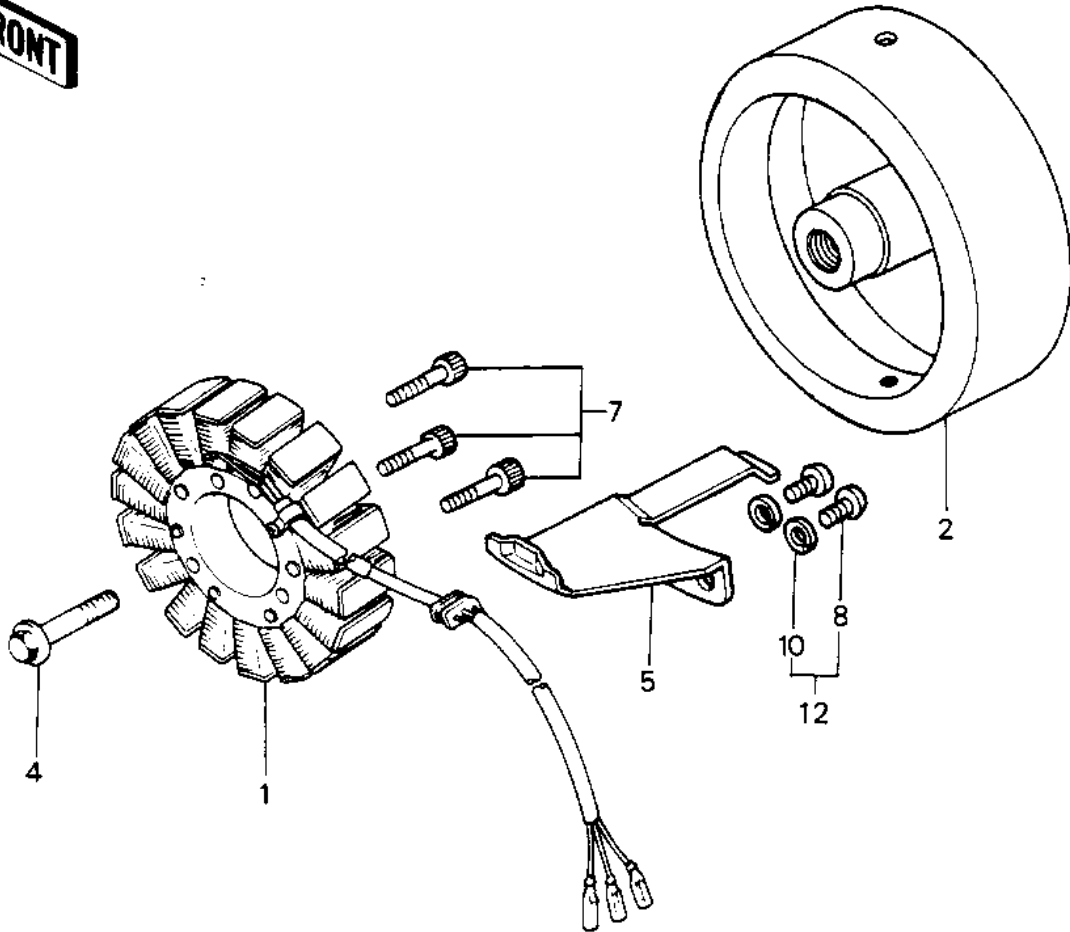

1985 Police 1000 PARTS DIAGRAM

GENERATOR/REGULATOR

1985 Police 1000 PARTS LIST

GENERATOR/REGULATOR

ITEM NAME	PART NUMBER	QUANTITY
STATOR (Ref # 1)	21003-1040	
ROTOR (Ref # 2)	21007-1036	
REGULATOR-VOLTAGE (Ref # 3)	21066-1018	
BOLT,12X40 (Ref # 4)	92001-1146	
CLAMP (Ref # 5)	92037-1214	
BOLT-UPSET 6X14 (Ref # 6)	112B0614	
BOLT,SOCKET,6X30 (Ref # 7)	120P0630	
SCREW PAN HEAD 5X12 (Ref # 8)	220B0512	
WASHER PLAIN 6MM (Ref # 9)	411B0600	
WASHER SPRING 5MM (Ref # 10)	461F0500	
BOLT (Ref # 11)	186B0614	
SCREW-PAN-WS-CROS (Ref # 12)	223B0512	