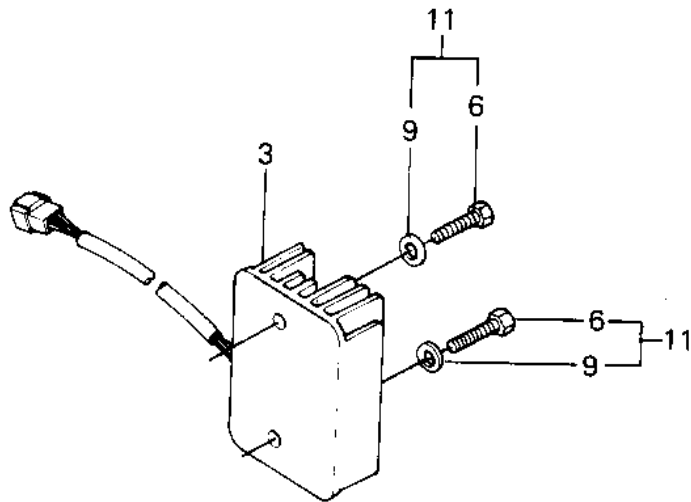

1985 Police 1000 PARTS DIAGRAM

GENERATOR/REGULATOR

1985 Police 1000 PARTS LIST

GENERATOR/REGULATOR

ITEM NAME	PART NUMBER	QUANTITY
STATOR (Ref # 1)	21003-1040	
ROTOR (Ref # 2)	21007-1036	
REGULATOR-VOLTAGE (Ref # 3)	21066-1018	
BOLT,12X40 (Ref # 4)	92001-1146	
CLAMP (Ref # 5)	92037-1214	
BOLT-UPSET 6X14 (Ref # 6)	112B0614	
BOLT,SOCKET,6X30 (Ref # 7)	120P0630	
SCREW PAN HEAD 5X12 (Ref # 8)	220B0512	
WASHER PLAIN 6MM (Ref # 9)	411B0600	
WASHER SPRING 5MM (Ref # 10)	461F0500	
BOLT (Ref # 11)	186B0614	
SCREW-PAN-WS-CROS (Ref # 12)	223B0512	