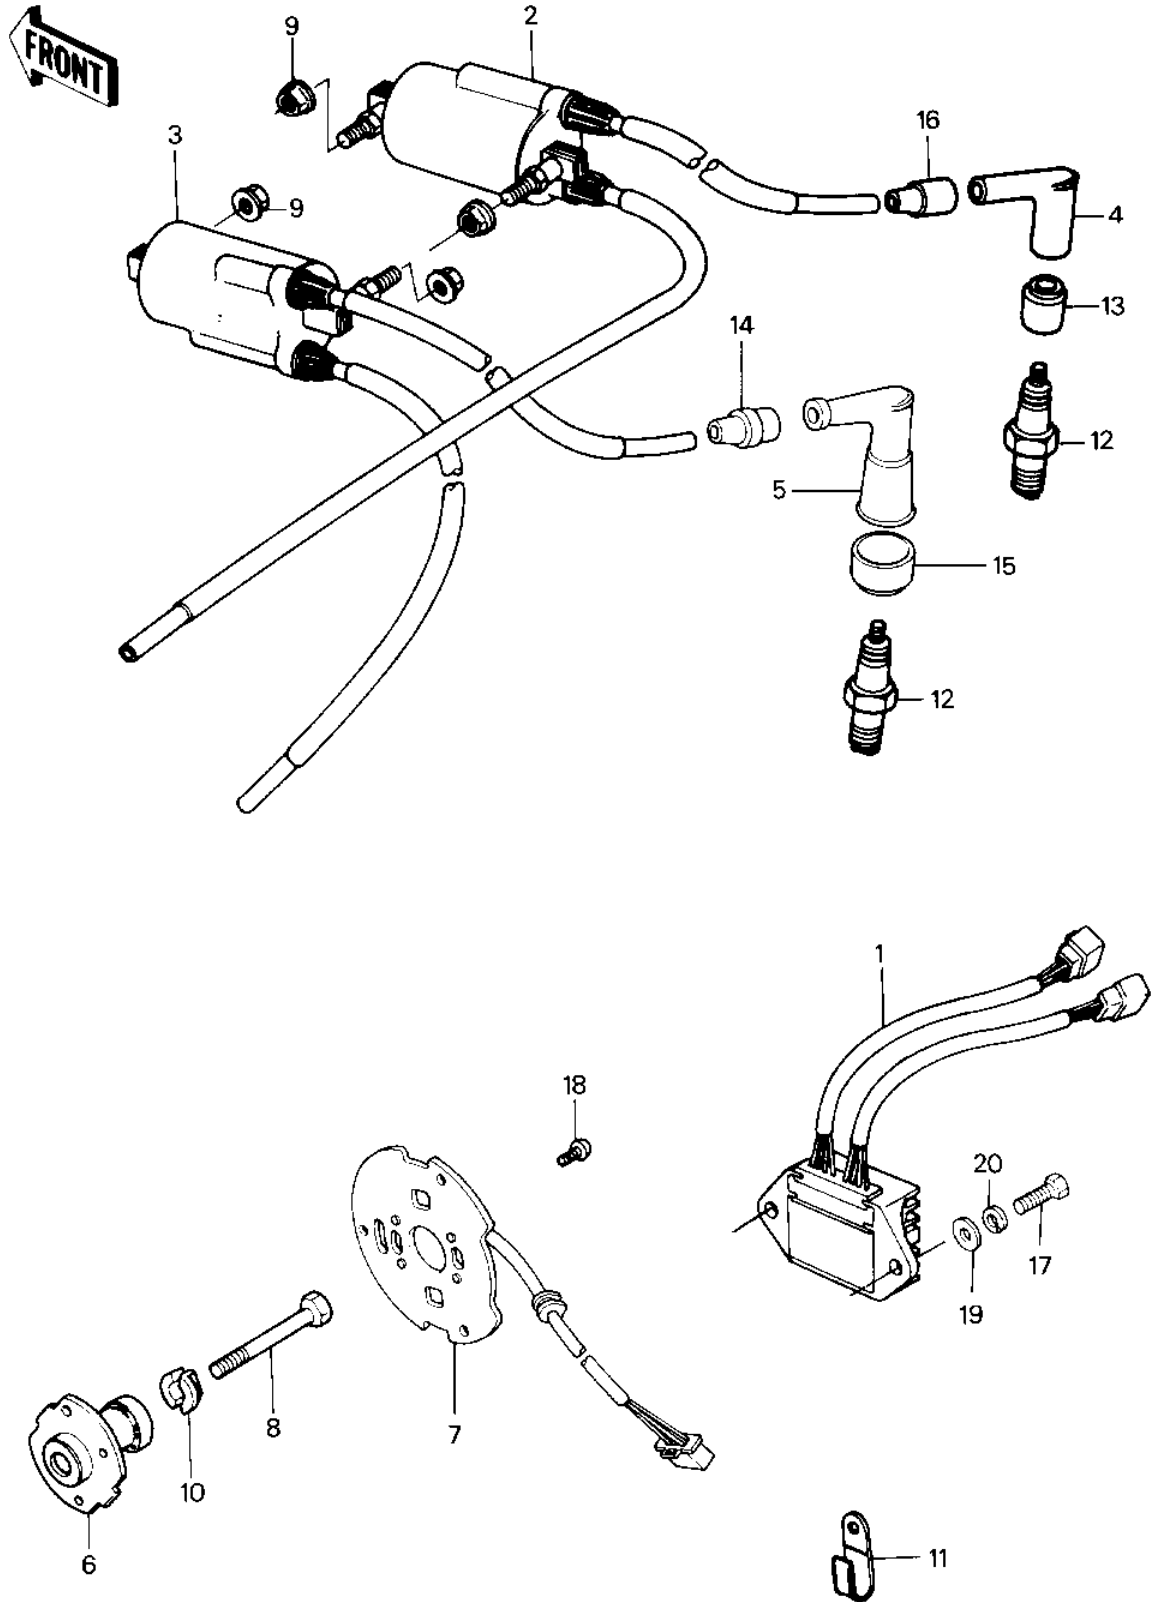

1984 Police 1000 PARTS DIAGRAM

IGNITION

1984 Police 1000 PARTS LIST

IGNITION

ITEM NAME	PART NUMBER	QUANTITY
IGNITER (Ref # 1)	21119-1041	
COIL-IGNITION (Ref # 2)	21121-1038	
COIL-IGNITION (Ref # 3)	21121-1039	
CAP-SPARK PLUG,RTFM20 (Ref # 4)	21130-1007	
CAP-SPARK PLUG (Ref # 5)	21130-1010	
GOVERNOR-BREAKER (Ref # 6)	21148-1020	
COIL-PULSING (Ref # 7)	59026-1012	
BOLT-8X63 (Ref # 8)	92001-1397	
NUT-6MM (Ref # 9)	92015-1078	
NUT-6MM (Ref # 9)	92015-1078	
WASHER,SPARK ADVANCER (Ref # 10)	92022-244	
CLAMP,WIRING HARNESS (Ref # 11)	21126-008	
SPARK PLUG BR8ES (Ref # 12)	BR8ES	
GROMMET-PLUG CAP,A (Ref # 13)	21131-004	
GROMMET,HIGH TENSION (Ref # 14)	21131-005	
GROMMET,PLUG CAP (Ref # 15)	21131-006	
GROMMET,SPARK PLG CAP (Ref # 16)	21132-005	
BOLT-UPSET (Ref # 17)	112G0618	
SCREW PAN HEAD 5X12 (Ref # 18)	220B0512	
WASHER PLAIN 6MM (Ref # 19)	411B0600	
WASHER SPRING 6MM (Ref # 20)	461F0600	