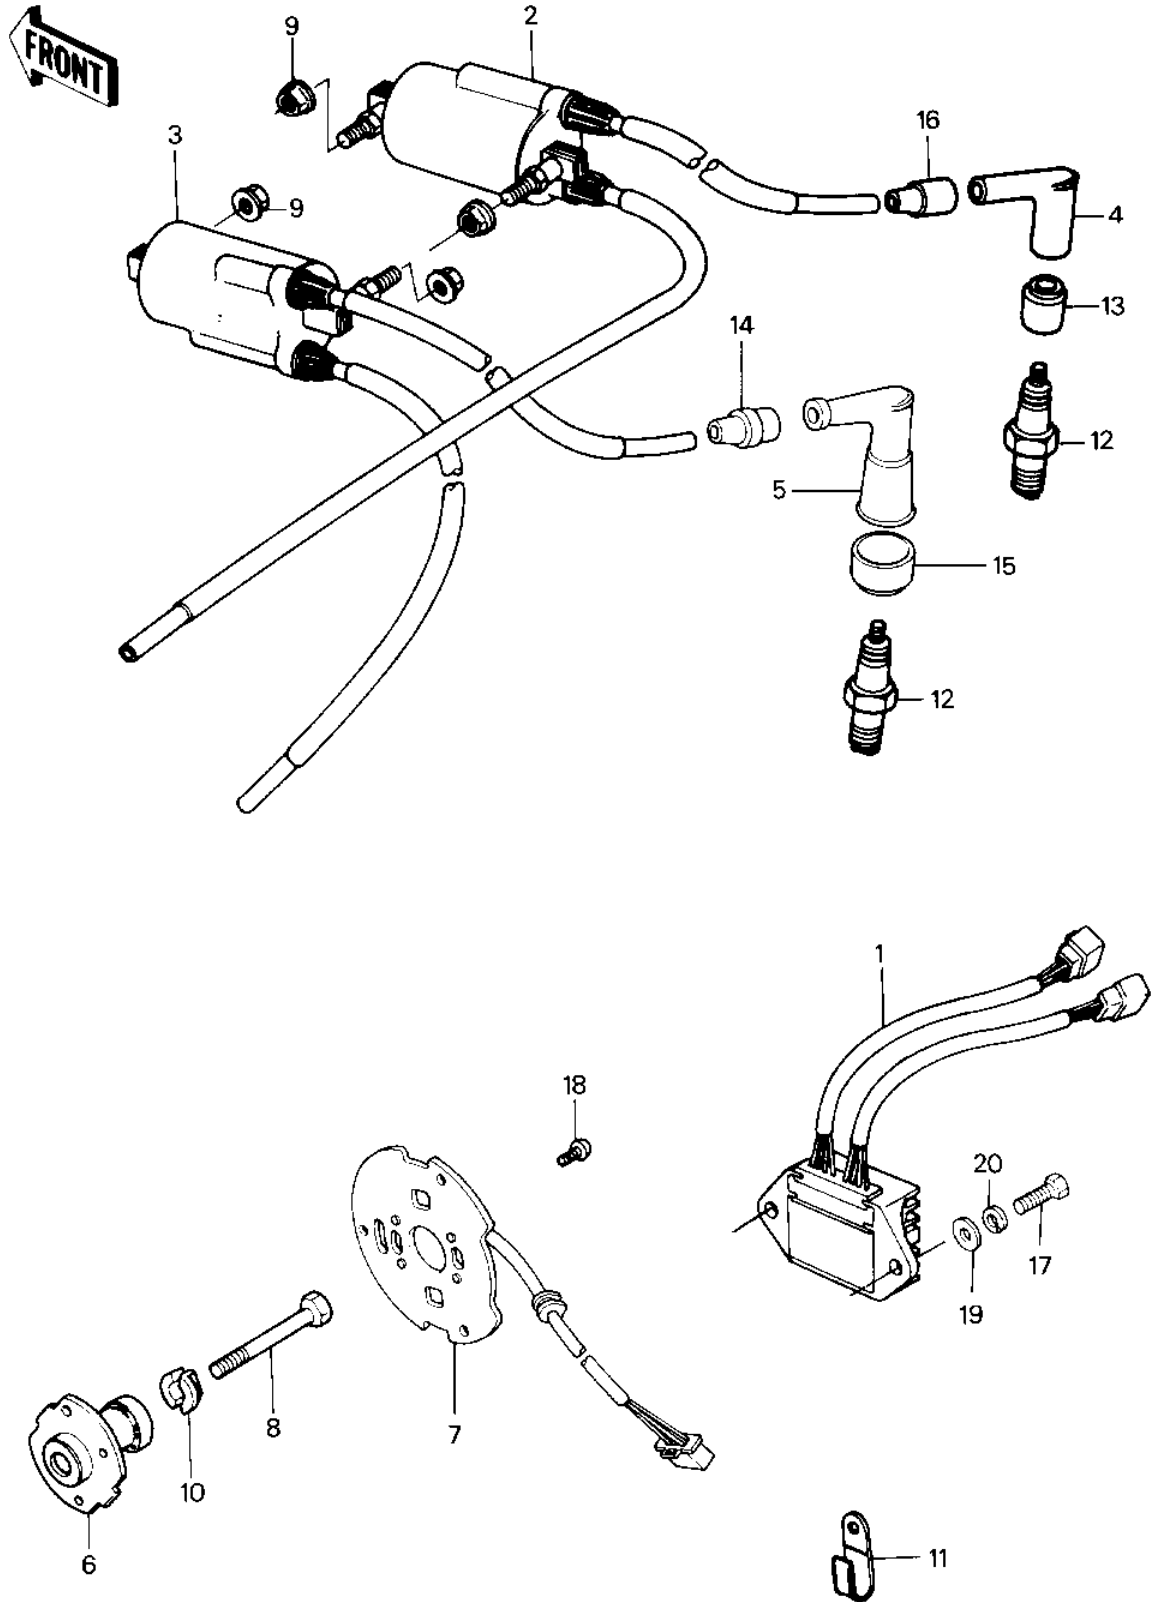

# 1985 Police 1000 PARTS DIAGRAM

## IGNITION

# 1985 Police 1000 PARTS LIST

## IGNITION

ITEM NAME	PART NUMBER	QUANTITY
IGNITER (Ref # 1)	21119-1041	
COIL-IGNITION (Ref # 2)	21121-1038	
COIL-IGNITION (Ref # 3)	21121-1039	
CAP-SPARK PLUG,RTFM20 (Ref # 4)	21130-1007	
CAP-SPARK PLUG (Ref # 5)	21130-1010	
GOVERNOR-BREAKER (Ref # 6)	21148-1020	
COIL-PULSING (Ref # 7)	59026-1012	
BOLT-8X63 (Ref # 8)	92001-1397	
NUT-6MM (Ref # 9)	92015-1078	
NUT-6MM (Ref # 9)	92015-1078	
WASHER,SPARK ADVANCER (Ref # 10)	92022-244	
CLAMP,WIRING HARNESS (Ref # 11)	21126-008	
SPARK PLUG BR8ES (Ref # 12)	BR8ES	
GROMMET-PLUG CAP,A (Ref # 13)	21131-004	
GROMMET,HIGH TENSION (Ref # 14)	21131-005	
GROMMET,PLUG CAP (Ref # 15)	21131-006	
GROMMET,SPARK PLG CAP (Ref # 16)	21132-005	
BOLT-UPSET (Ref # 17)	112G0618	
SCREW PAN HEAD 5X12 (Ref # 18)	220B0512	
WASHER PLAIN 6MM (Ref # 19)	411B0600	
WASHER SPRING 6MM (Ref # 20)	461F0600	