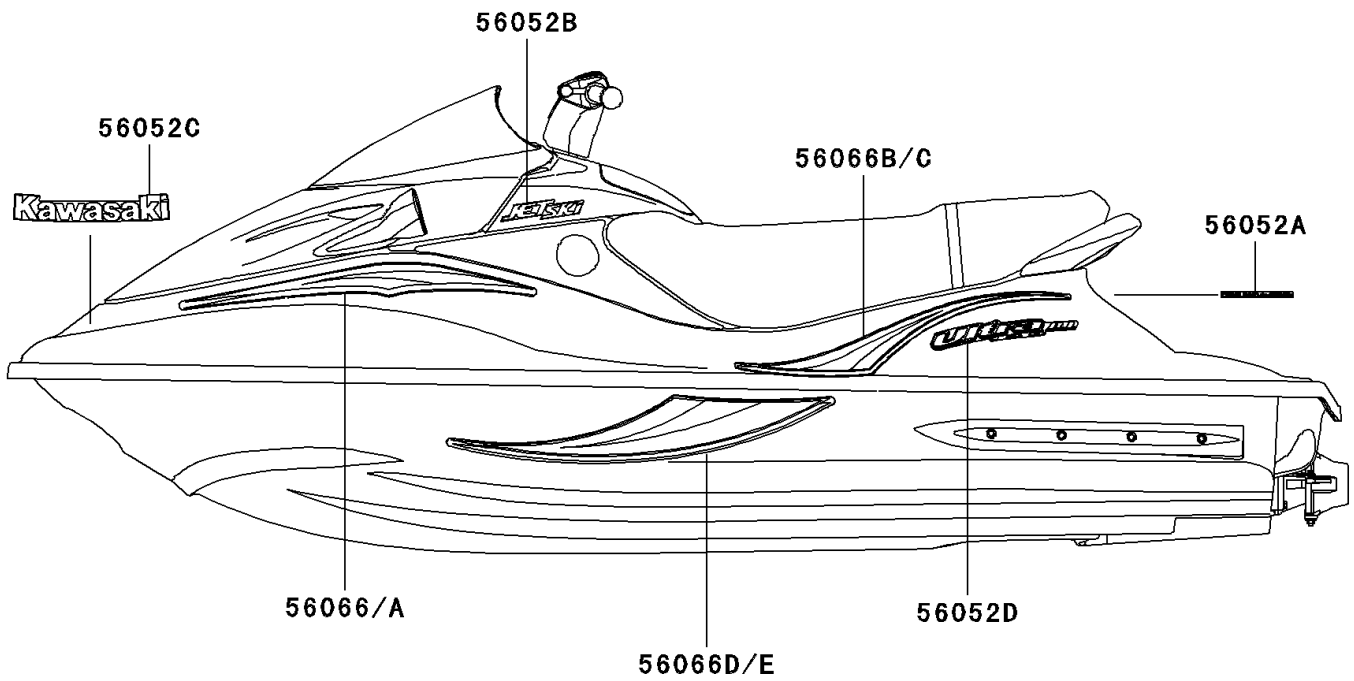

# 2004 Ultra 130 PARTS DIAGRAM

Decals(JH1100-B4)

F3880C

## 2004 Ultra 130 PARTS LIST

Decals(JH1100-B4)

ITEM NAME	PART NUMBER	QUANTITY
MARK,ENGINE,1100 TRIPLE DI (Ref # 56052)	56052-3733	1
MARK,DECK,FICHT RAM INJECTION (Ref # 56052A)	56052-3789	1
MARK,HANDLE COVER,JET SKI (Ref # 56052B)	56052-3793	2
MARK,DECK,KAWASAKI (Ref # 56052C)	56052-3811	2
MARK,DECK,ULTRA 130 D.I. (Ref # 56052D)	56052-3813	2
PATTERN,DECK,FR,LH (Ref # 56066)	56066-3766	1
PATTERN,DECK,FR,RH (Ref # 56066A)	56066-3767	1
PATTERN,DECK,RR,LH (Ref # 56066B)	56066-3768	1
PATTERN,DECK,RR,RH (Ref # 56066C)	56066-3769	1
PATTERN,HULL,LH (Ref # 56066D)	56066-3770	1
PATTERN,HULL,RH (Ref # 56066E)	56066-3771	1