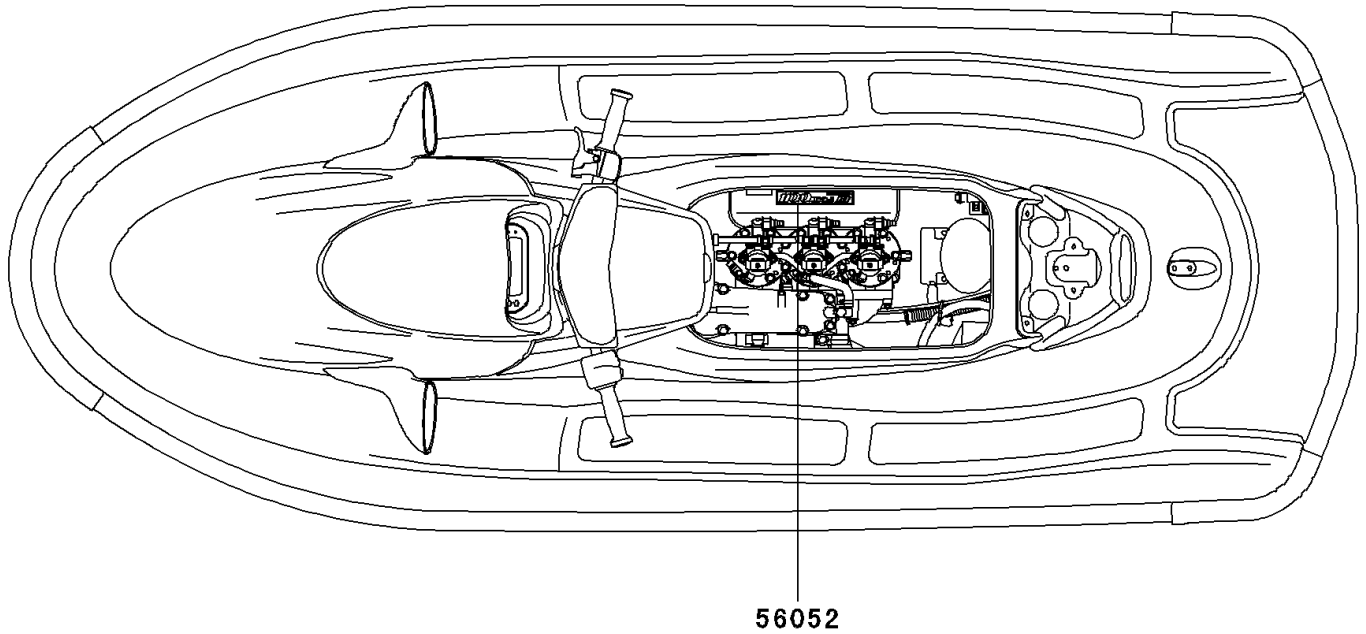

# 2004 Ultra 130 PARTS DIAGRAM

Decals(JH1100-B4)

F3880C

## 2004 Ultra 130 PARTS LIST

Decals(JH1100-B4)

ITEM NAME	PART NUMBER	QUANTITY
MARK,ENGINE,1100 TRIPLE DI (Ref # 56052)	56052-3733	1
MARK,DECK,FICHT RAM INJECTION (Ref # 56052A)	56052-3789	1
MARK,HANDLE COVER,JET SKI (Ref # 56052B)	56052-3793	2
MARK,DECK,KAWASAKI (Ref # 56052C)	56052-3811	2
MARK,DECK,ULTRA 130 D.I. (Ref # 56052D)	56052-3813	2
PATTERN,DECK,FR,LH (Ref # 56066)	56066-3766	1
PATTERN,DECK,FR,RH (Ref # 56066A)	56066-3767	1
PATTERN,DECK,RR,LH (Ref # 56066B)	56066-3768	1
PATTERN,DECK,RR,RH (Ref # 56066C)	56066-3769	1
PATTERN,HULL,LH (Ref # 56066D)	56066-3770	1
PATTERN,HULL,RH (Ref # 56066E)	56066-3771	1