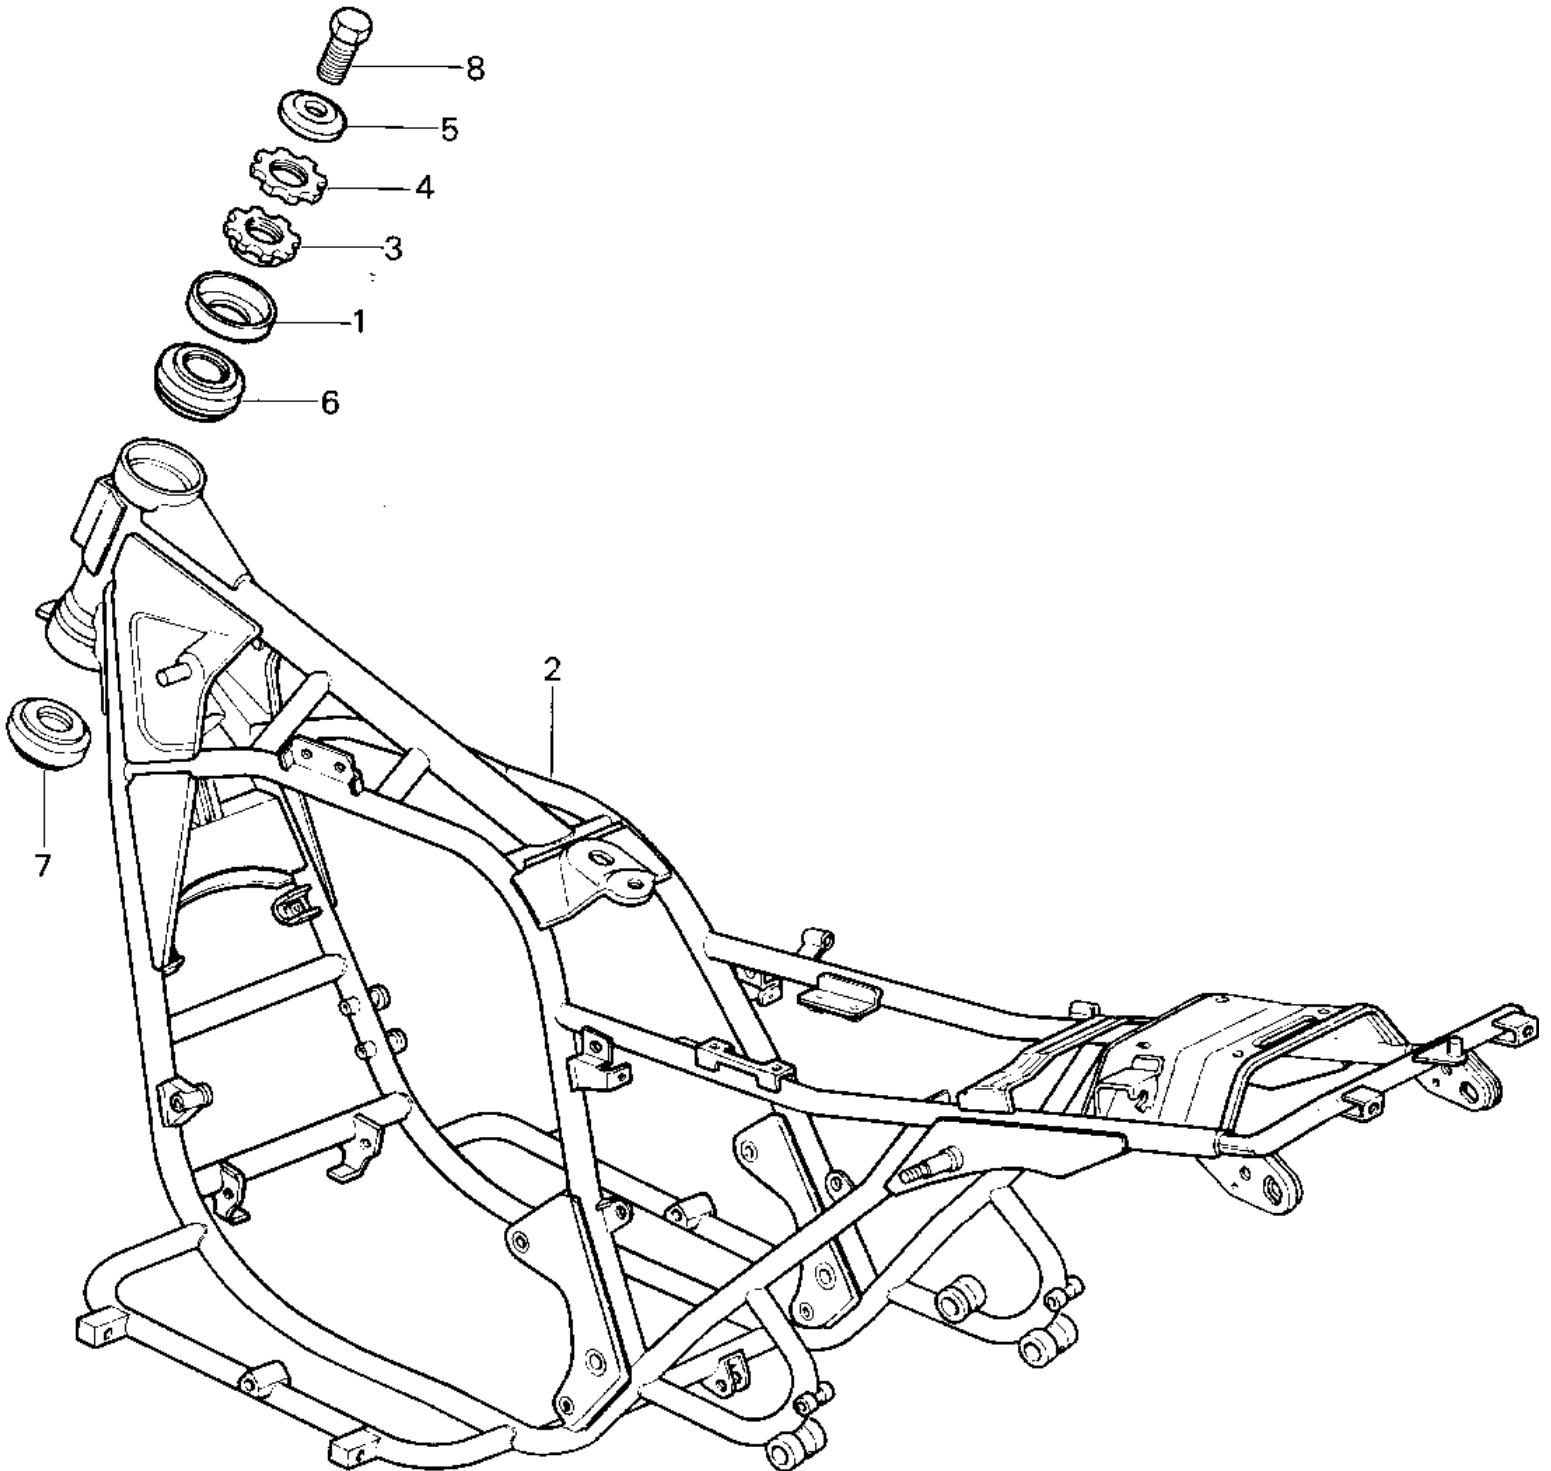

# 1982 Police 1000 PARTS DIAGRAM

FRAME

# 1982 Police 1000 PARTS LIST

## FRAME

ITEM NAME	PART NUMBER	QUANTITY
CAP,STEERING STEM (Ref # 1)	46098-017	1
FRAME (Ref # 2)	32160-1038	1
NUT (Ref # 3)	92015-1128	1
NUT (Ref # 4)	92015-1129	1
WASHER (Ref # 5)	92022-1229	1
BEARING,STEERING STEM (Ref # 6)	92047-017	1
BRG,ROLLER,HR320/28XJ (Ref # 7)	92116-1009	1
BOLT-SMALL-FINE (Ref # 8)	113G1425	1