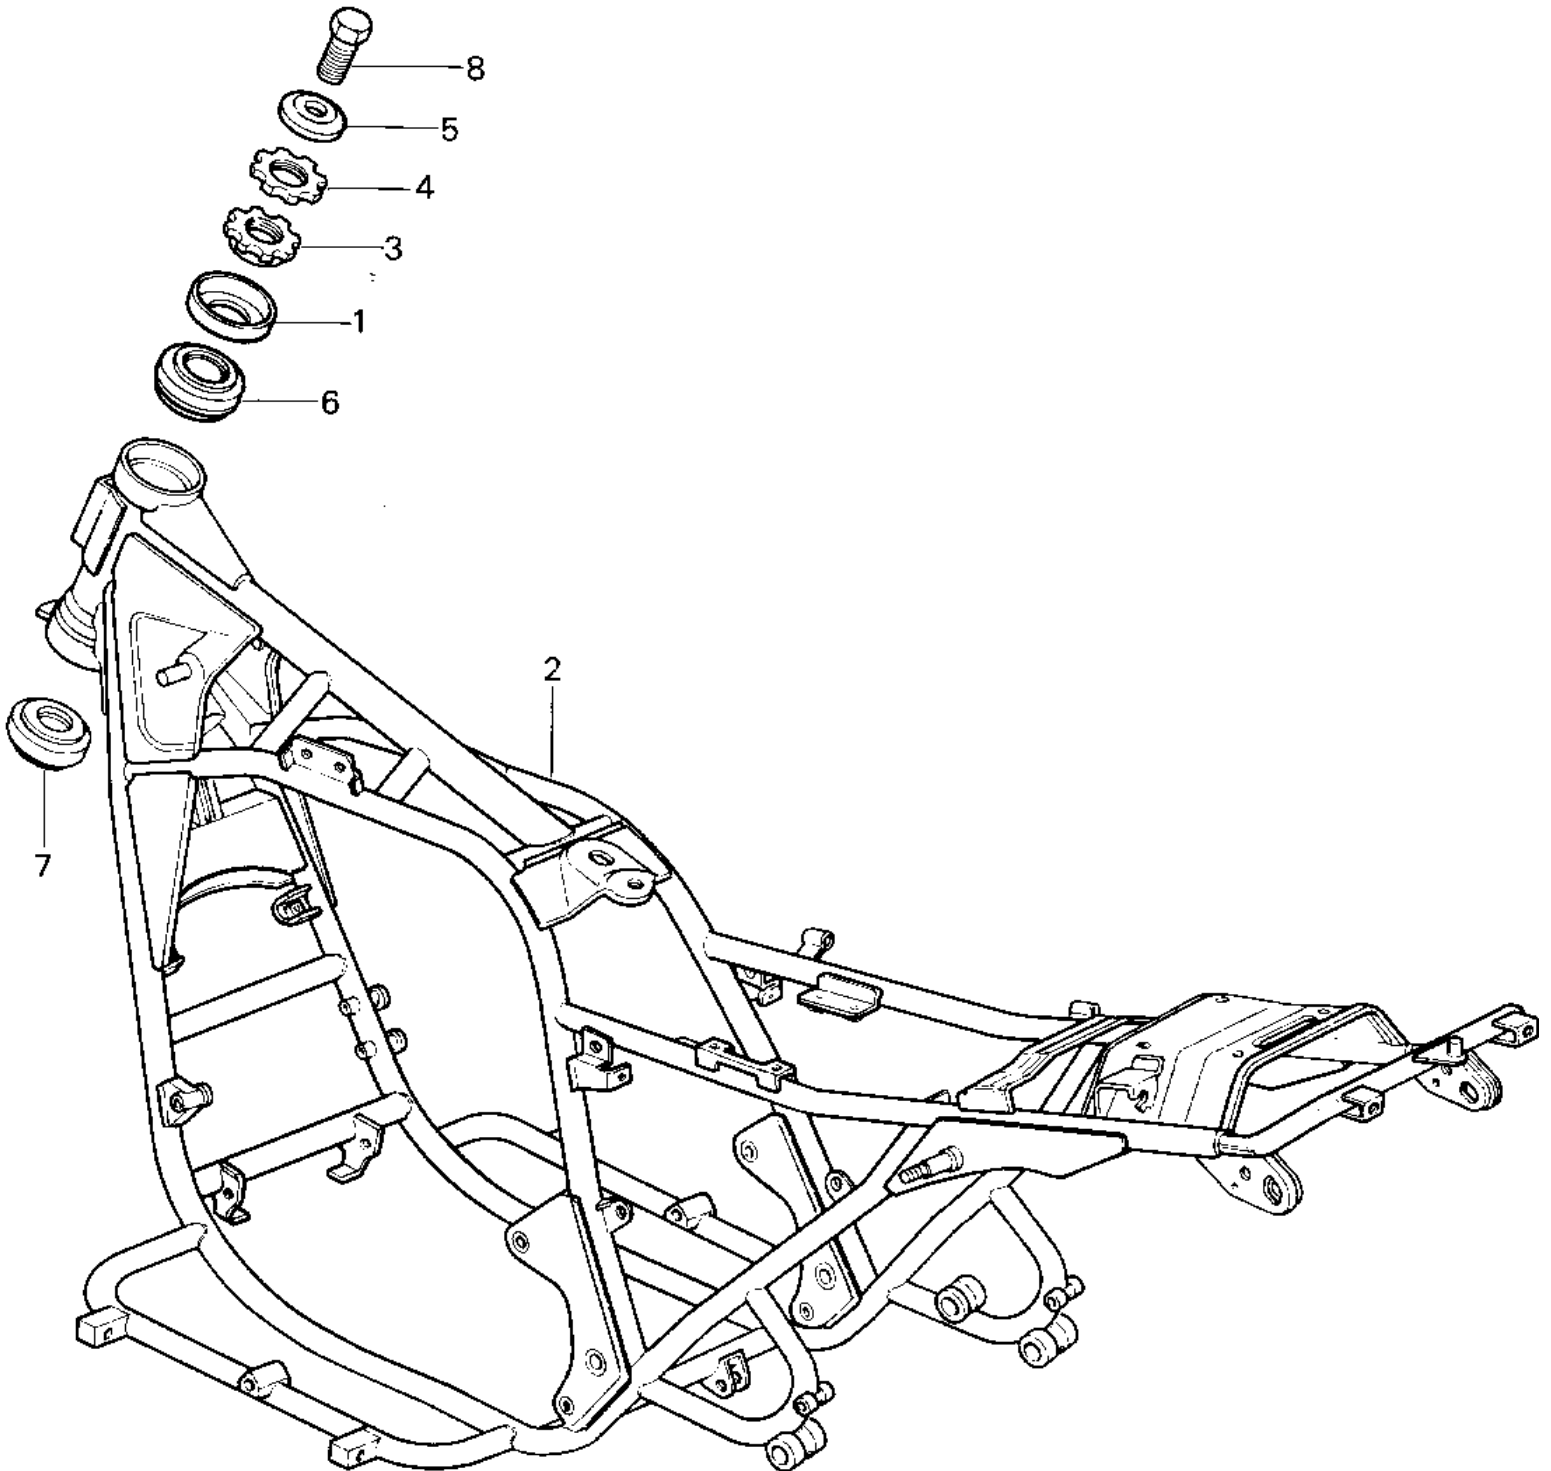

1982 Police 1000 PARTS DIAGRAM

FRAME

1982 Police 1000 PARTS LIST

FRAME

ITEM NAME	PART NUMBER	QUANTITY
CAP,STEERING STEM (Ref # 1)	46098-017	1
FRAME (Ref # 2)	32160-1038	1
NUT (Ref # 3)	92015-1128	1
NUT (Ref # 4)	92015-1129	1
WASHER (Ref # 5)	92022-1229	1
BEARING,STEERING STEM (Ref # 6)	92047-017	1
BRG,ROLLER,HR320/28XJ (Ref # 7)	92116-1009	1
BOLT-SMALL-FINE (Ref # 8)	113G1425	1