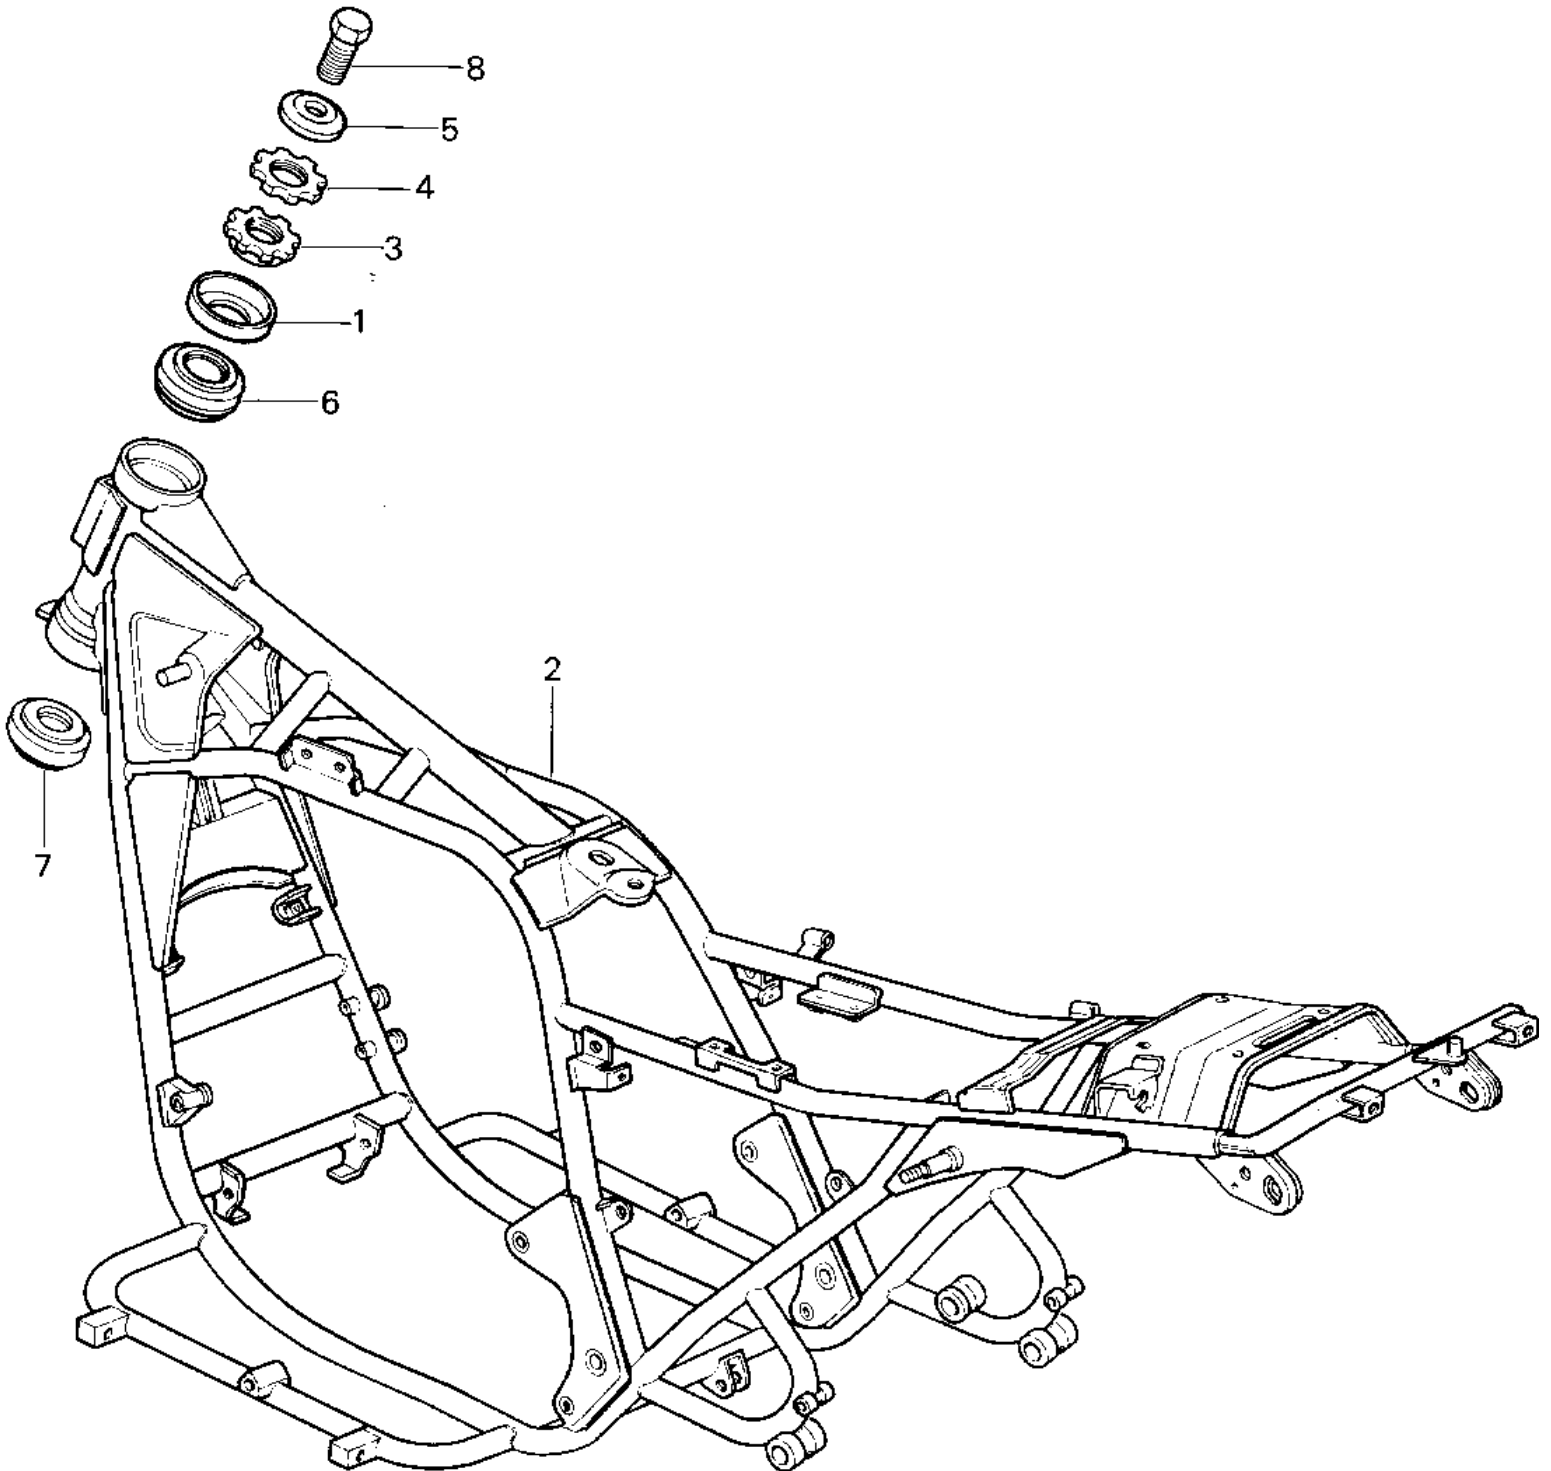

1984 Police 1000 PARTS DIAGRAM

FRAME

1984 Police 1000 PARTS LIST

FRAME

ITEM NAME	PART NUMBER	QUANTITY
CAP,STEERING STEM (Ref # 1)	46098-017	
FRAME (Ref # 2)	32160-1038	
NUT (Ref # 3)	92015-1128	
NUT (Ref # 4)	92015-1129	
WASHER (Ref # 5)	92022-1229	
BEARING,STEERING STEM (Ref # 6)	92047-017	
BRG,ROLLER,HR320/28XJ (Ref # 7)	92116-1009	
BOLT-SMALL-FINE (Ref # 8)	113G1425	