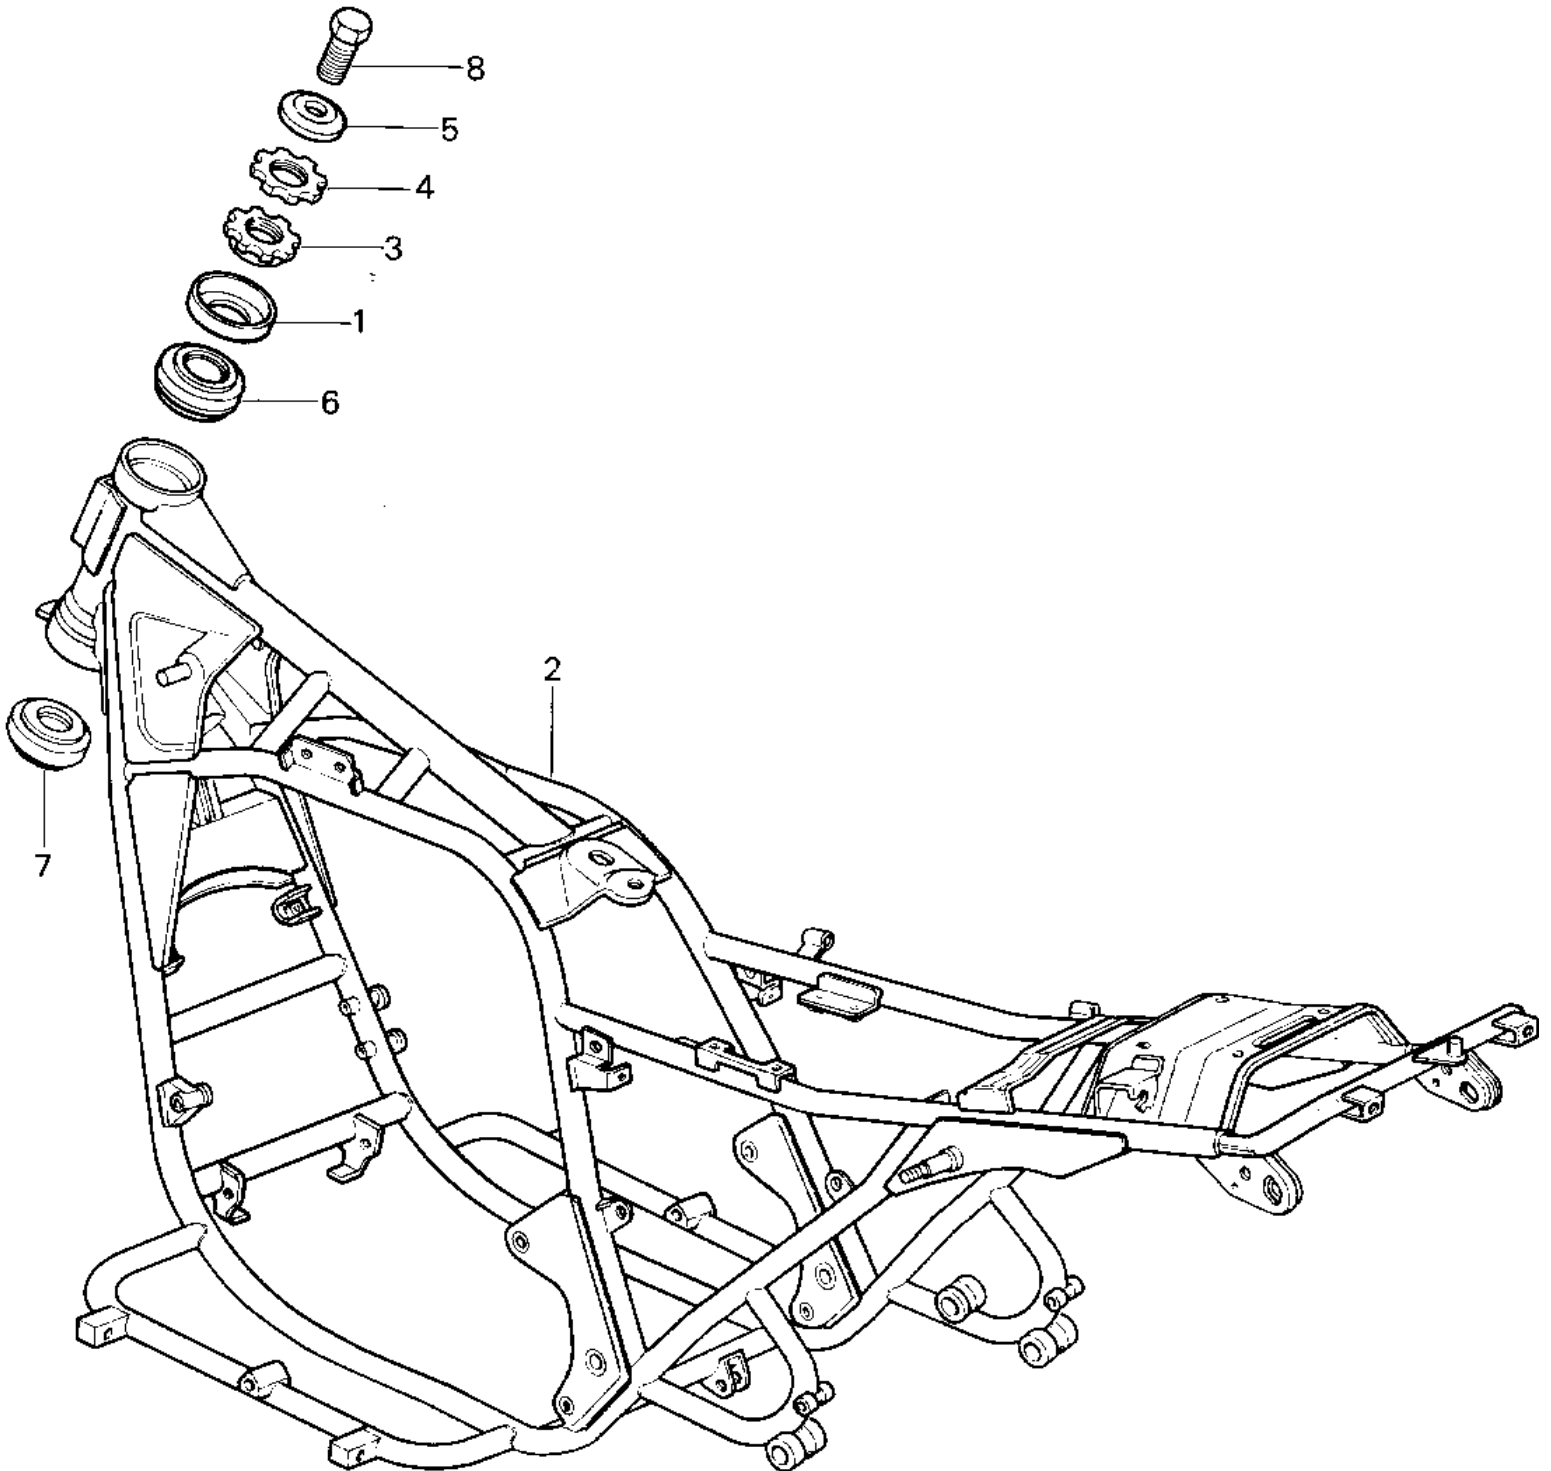

1986 Police 1000 PARTS DIAGRAM

FRAME

1986 Police 1000 PARTS LIST

FRAME

ITEM NAME	PART NUMBER	QUANTITY
CAP,STEERING STEM (Ref # 1)	46098-017	
FRAME (Ref # 2)	32160-1038	
NUT (Ref # 3)	92015-1128	
NUT (Ref # 4)	92015-1129	
WASHER (Ref # 5)	92022-1229	
BEARING,STEERING STEM (Ref # 6)	92047-017	
BRG,ROLLER,HR320/28XJ (Ref # 7)	92116-1009	
BOLT-SMALL-FINE (Ref # 8)	113G1425	