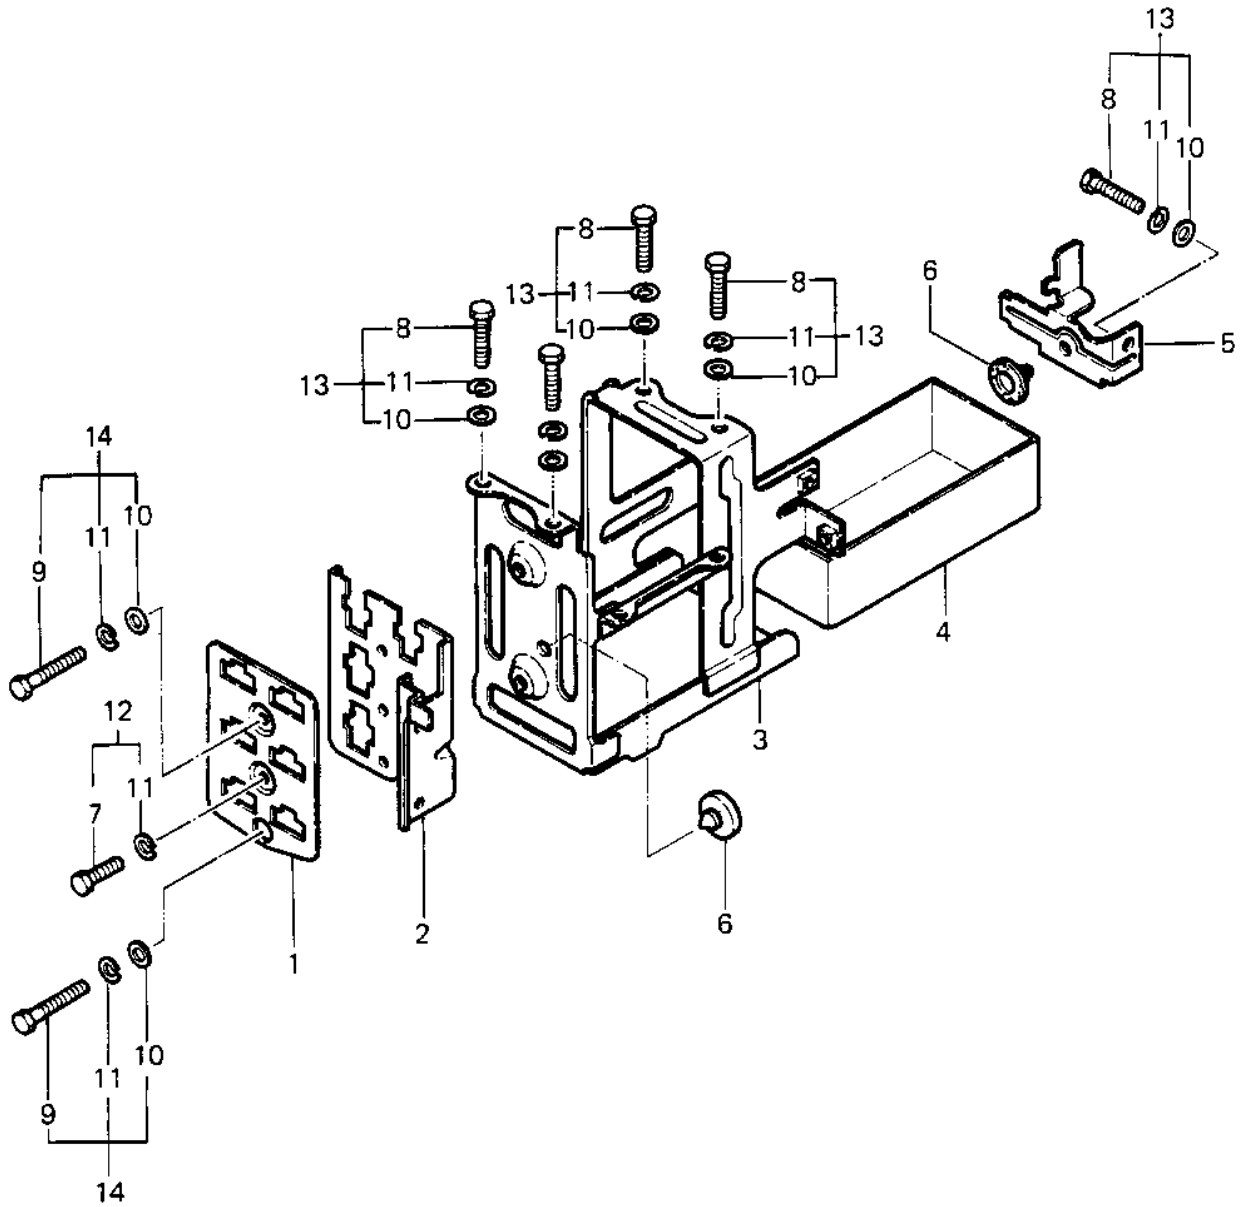

# 1982 Police 1000 PARTS DIAGRAM

## BATTERY CASE/ELECTRO BRACKET

# 1982 Police 1000 PARTS LIST

## BATTERY CASE/ELECTRO BRACKET

ITEM NAME	PART NUMBER	QUANTITY
BRACKET (Ref # 1)	11034-1918	1
BRACKET-A,COUPLER (Ref # 2)	11036-1783	1
BRACKET-A,COUPLER (Ref # 2)	11036-1783	1
CASE-BATTERY (Ref # 3)	32097-1033	1
CASE-BATTERY (Ref # 4)	32097-1034	1
BAND,BATTERY CASE (Ref # 5)	92072-1213	1
DAMPER RUBBER (Ref # 6)	92075-078	2
BOLT,6X10 (Ref # 7)	112G0610	1
BOLT-UPSET 6X14 (Ref # 8)	112B0614	5
BOLT 6X22 (Ref # 9)	112B0622	2
WASHER PLAIN 6MM (Ref # 10)	411B0600	7
WASHER SPRING 6MM (Ref # 11)	461F0600	8
BOLT (6X10) (Ref # 12)	180B0610	1
BOLT-UPSET-WSP (Ref # 13)	187B0622	2
BOLT-UPSET-WSP (Ref # 14)	187B0622	2