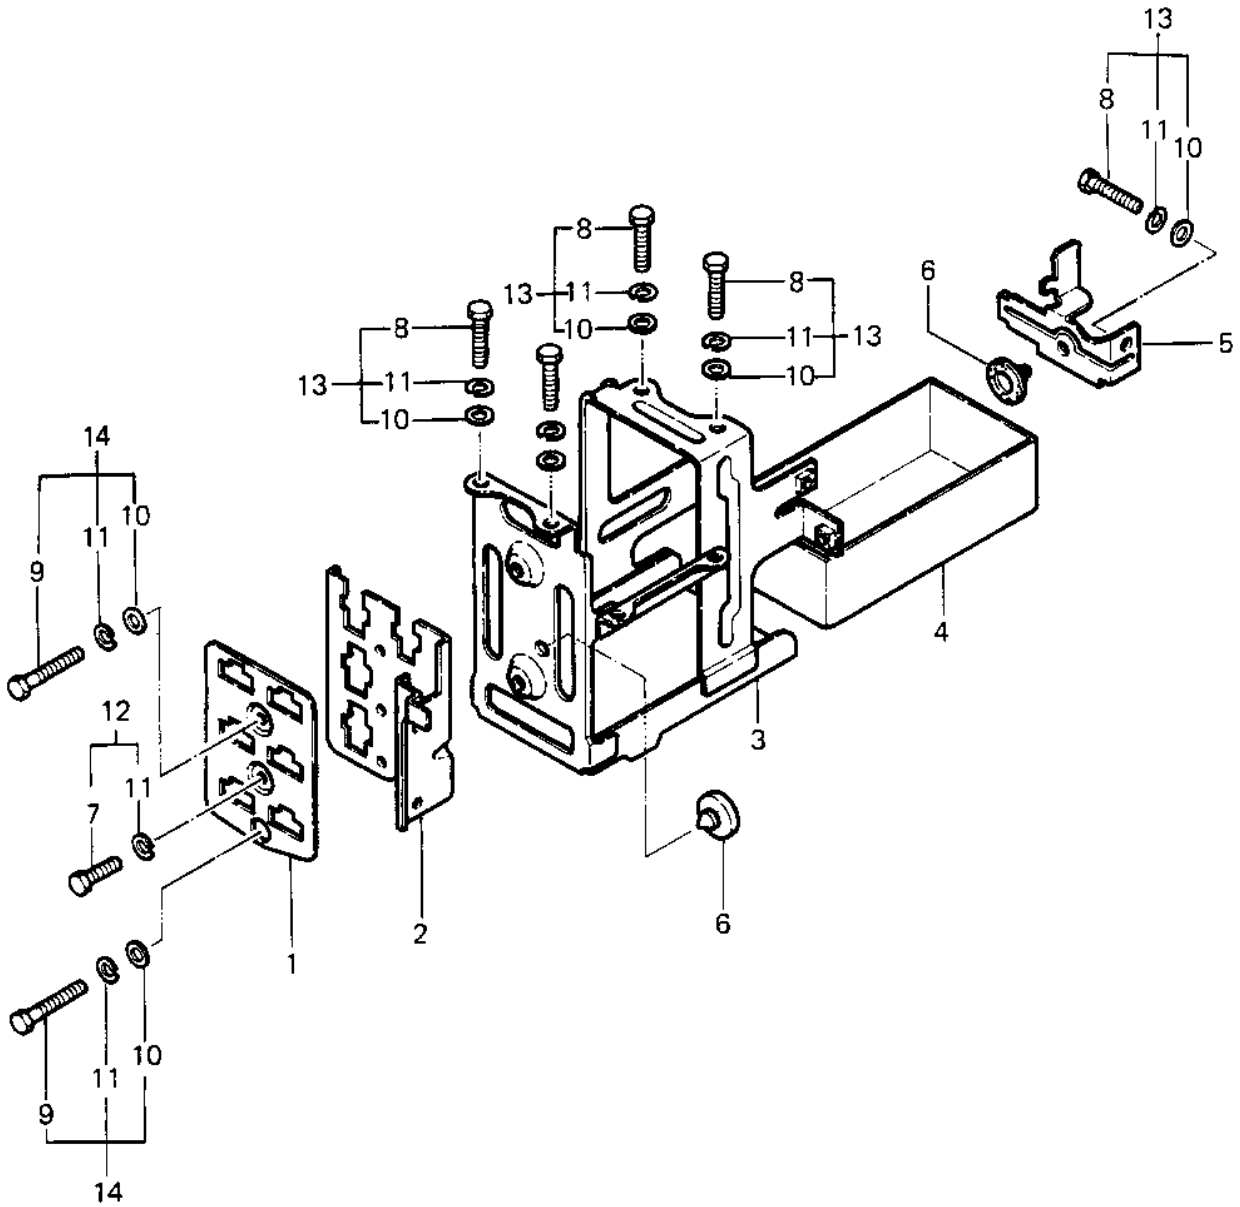

1982 Police 1000 PARTS DIAGRAM

BATTERY CASE/ELECTRO BRACKET

1982 Police 1000 PARTS LIST

BATTERY CASE/ELECTRO BRACKET

ITEM NAME	PART NUMBER	QUANTITY
BRACKET (Ref # 1)	11034-1918	1
BRACKET-A,COUPLER (Ref # 2)	11036-1783	1
BRACKET-A,COUPLER (Ref # 2)	11036-1783	1
CASE-BATTERY (Ref # 3)	32097-1033	1
CASE-BATTERY (Ref # 4)	32097-1034	1
BAND,BATTERY CASE (Ref # 5)	92072-1213	1
DAMPER RUBBER (Ref # 6)	92075-078	2
BOLT,6X10 (Ref # 7)	112G0610	1
BOLT-UPSET 6X14 (Ref # 8)	112B0614	5
BOLT 6X22 (Ref # 9)	112B0622	2
WASHER PLAIN 6MM (Ref # 10)	411B0600	7
WASHER SPRING 6MM (Ref # 11)	461F0600	8
BOLT (6X10) (Ref # 12)	180B0610	1
BOLT-UPSET-WSP (Ref # 13)	187B0622	2
BOLT-UPSET-WSP (Ref # 14)	187B0622	2