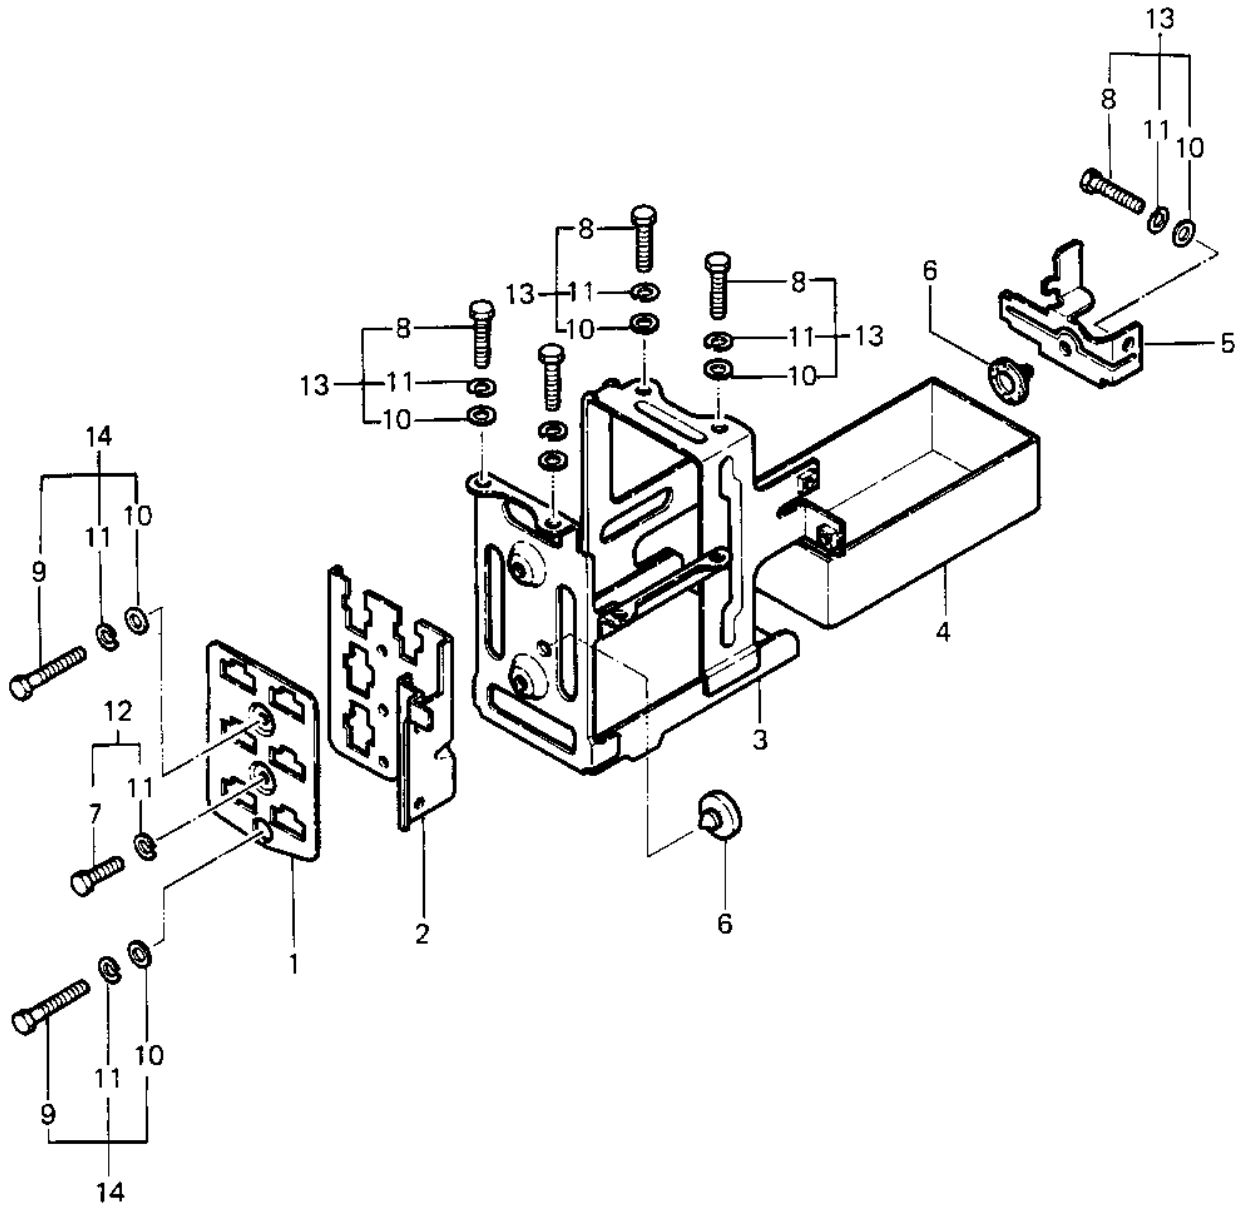

1984 Police 1000 PARTS DIAGRAM

BATTERY CASE/ELECTRO BRACKET

1984 Police 1000 PARTS LIST

BATTERY CASE/ELECTRO BRACKET

ITEM NAME	PART NUMBER	QUANTITY
BRACKET (Ref # 1)	11034-1918	
BRACKET-A,COUPLER (Ref # 2)	11036-1783	
BRACKET-A,COUPLER (Ref # 2)	11036-1783	
CASE-BATTERY (Ref # 3)	32097-1033	
CASE-BATTERY (Ref # 4)	32097-1034	
BAND,BATTERY CASE (Ref # 5)	92072-1213	
DAMPER RUBBER (Ref # 6)	92075-078	
BOLT,6X10 (Ref # 7)	112G0610	
BOLT-UPSET 6X14 (Ref # 8)	112B0614	
BOLT 6X22 (Ref # 9)	112B0622	
WASHER PLAIN 6MM (Ref # 10)	411B0600	
WASHER SPRING 6MM (Ref # 11)	461F0600	
BOLT (6X10) (Ref # 12)	180B0610	
BOLT-UPSET-WSP (Ref # 13)	187B0622	
BOLT-UPSET-WSP (Ref # 14)	187B0622	