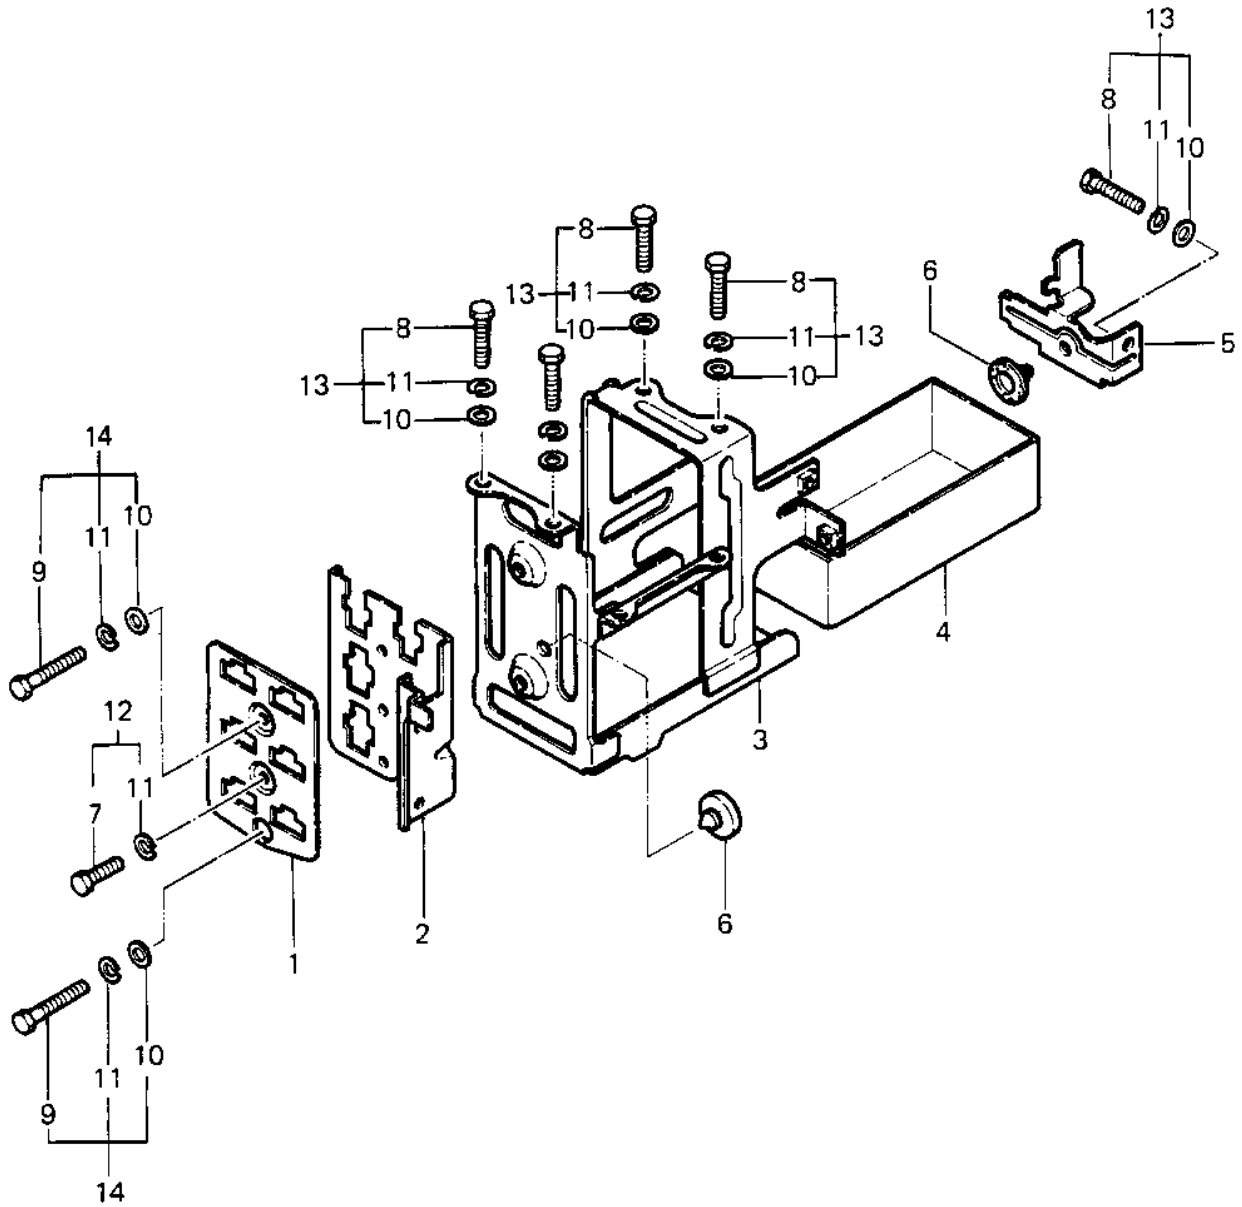

# 1985 Police 1000 PARTS DIAGRAM

## BATTERY CASE/ELECTRO BRACKET

# 1985 Police 1000 PARTS LIST

## BATTERY CASE/ELECTRO BRACKET

ITEM NAME	PART NUMBER	QUANTITY
BRACKET (Ref # 1)	11034-1918	
BRACKET-A,COUPLER (Ref # 2)	11036-1783	
BRACKET-A,COUPLER (Ref # 2)	11036-1783	
CASE-BATTERY (Ref # 3)	32097-1033	
CASE-BATTERY (Ref # 4)	32097-1034	
BAND,BATTERY CASE (Ref # 5)	92072-1213	
DAMPER RUBBER (Ref # 6)	92075-078	
BOLT,6X10 (Ref # 7)	112G0610	
BOLT-UPSET 6X14 (Ref # 8)	112B0614	
BOLT 6X22 (Ref # 9)	112B0622	
WASHER PLAIN 6MM (Ref # 10)	411B0600	
WASHER SPRING 6MM (Ref # 11)	461F0600	
BOLT (6X10) (Ref # 12)	180B0610	
BOLT-UPSET-WSP (Ref # 13)	187B0622	
BOLT-UPSET-WSP (Ref # 14)	187B0622	