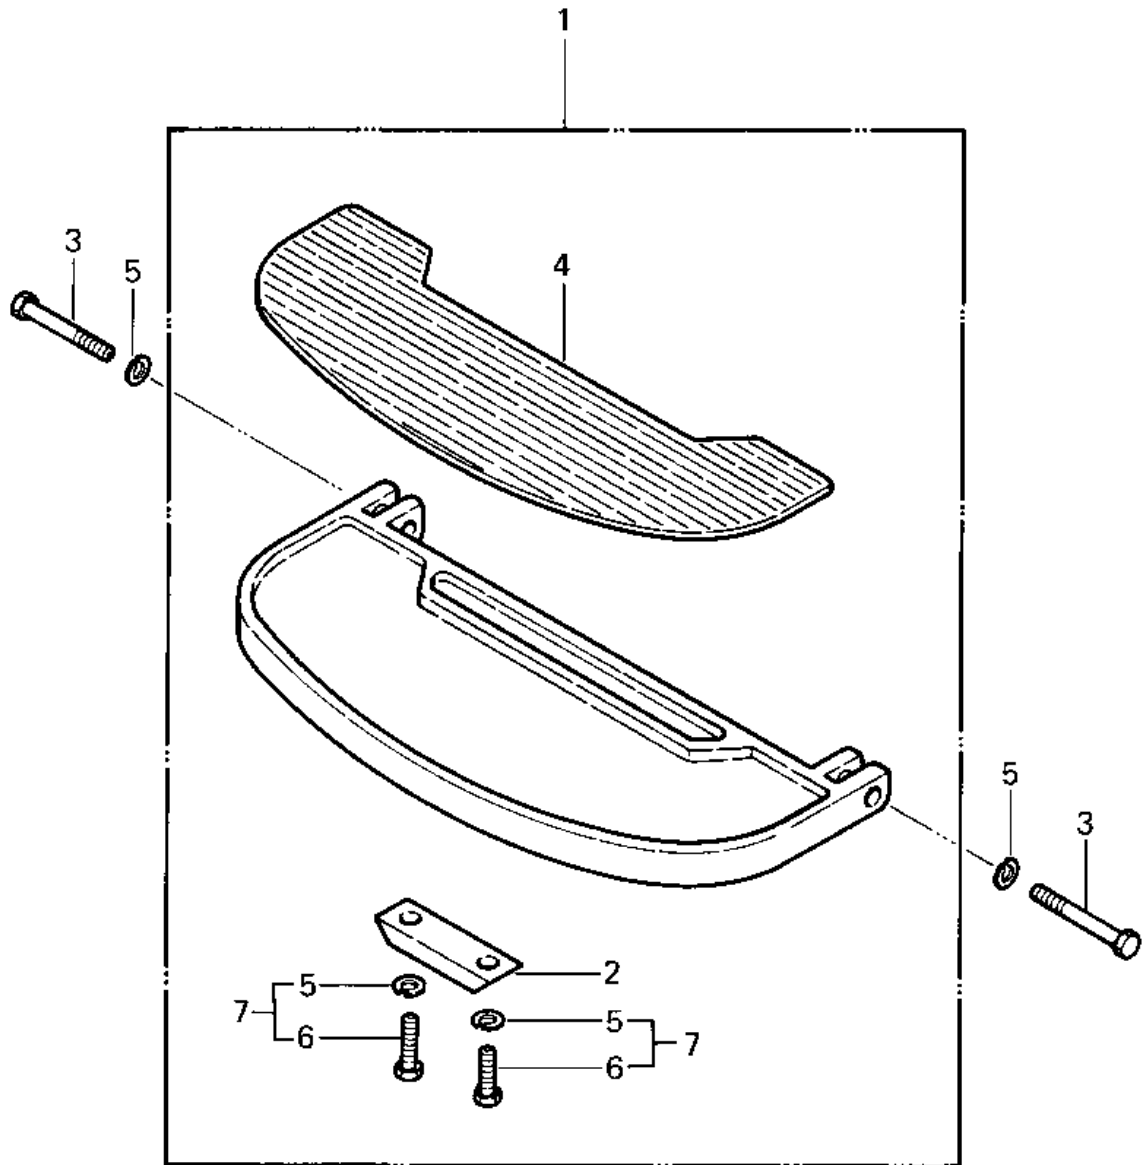

1982 Police 1000 PARTS DIAGRAM

FOOTRESTS

1982 Police 1000 PARTS LIST

FOOTRESTS

ITEM NAME	PART NUMBER	QUANTITY
FOOTBOARD ASSY. (Ref # 1)	34027-1002	2
PLATE,FOOTBRD, SKID (Ref # 2)	13169-1011	2
BOLT-UPSET (Ref # 3)	112G0645	4
BOLT-UPSET (Ref # 3)	112G0645	4
DAMPER ASSY,STEP (Ref # 4)	92075-4002	2
WASHER SPRING 6MM (Ref # 5)	461F0600	8
WASHER SPRING 6MM (Ref # 5)	461F0600	4
BOLT,6X10 (Ref # 6)	112G0610	4
BOLT (6X10) (Ref # 7)	180B0610	4