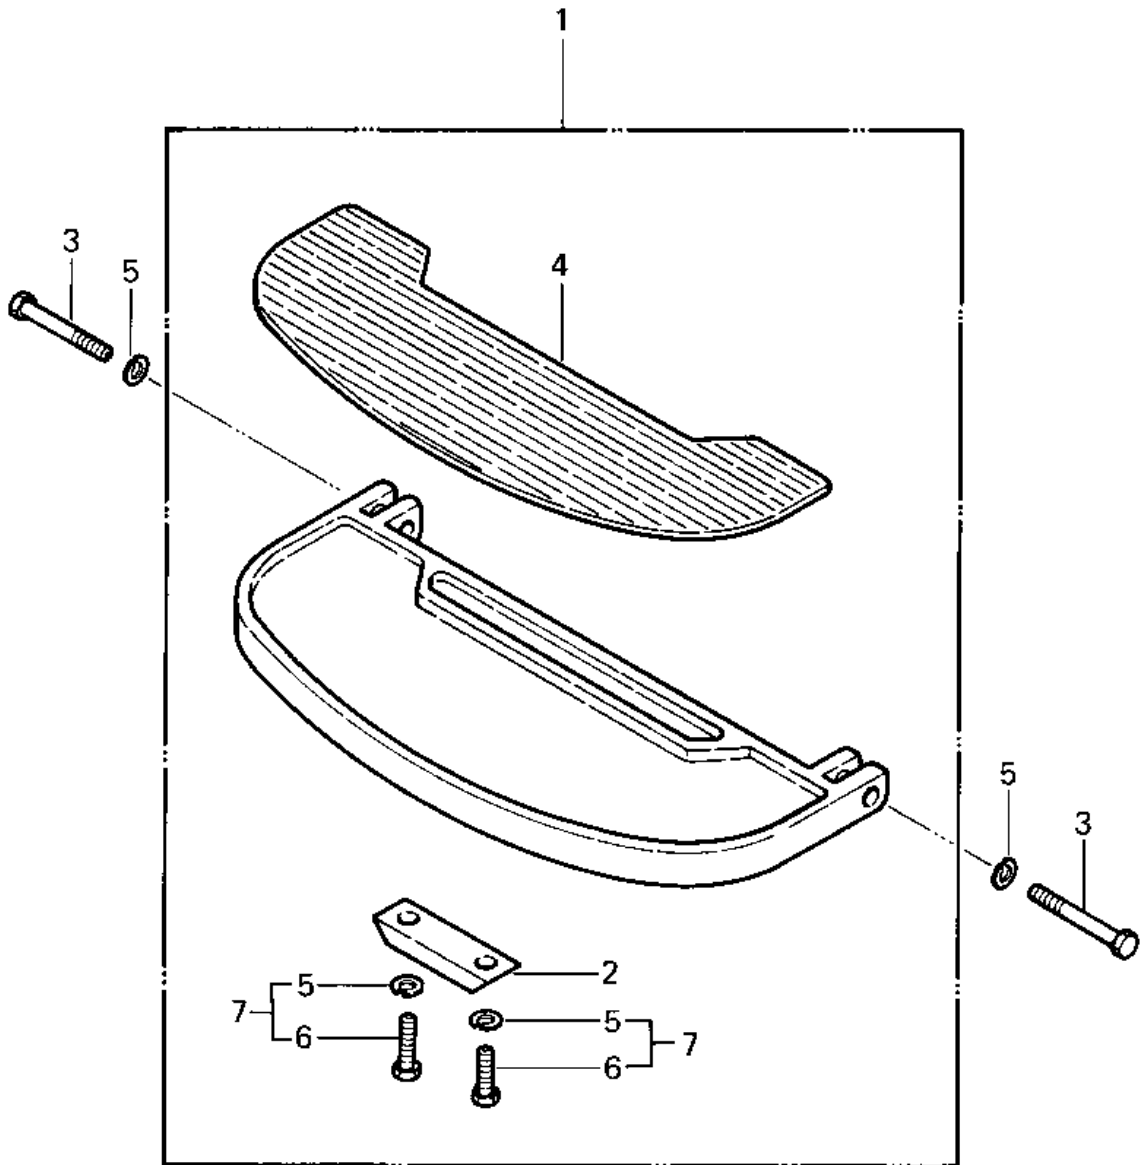

# 1984 Police 1000 PARTS DIAGRAM

FOOTRESTS

# 1984 Police 1000 PARTS LIST

## FOOTRESTS

ITEM NAME	PART NUMBER	QUANTITY
FOOTBOARD ASSY. (Ref # 1)	34027-1002	
PLATE,FOOTBRD, SKID (Ref # 2)	13169-1011	
BOLT-UPSET (Ref # 3)	112G0645	
BOLT-UPSET (Ref # 3)	112G0645	
DAMPER ASSY,STEP (Ref # 4)	92075-4002	
WASHER SPRING 6MM (Ref # 5)	461F0600	
WASHER SPRING 6MM (Ref # 5)	461F0600	
BOLT,6X10 (Ref # 6)	112G0610	
BOLT (6X10) (Ref # 7)	180B0610	