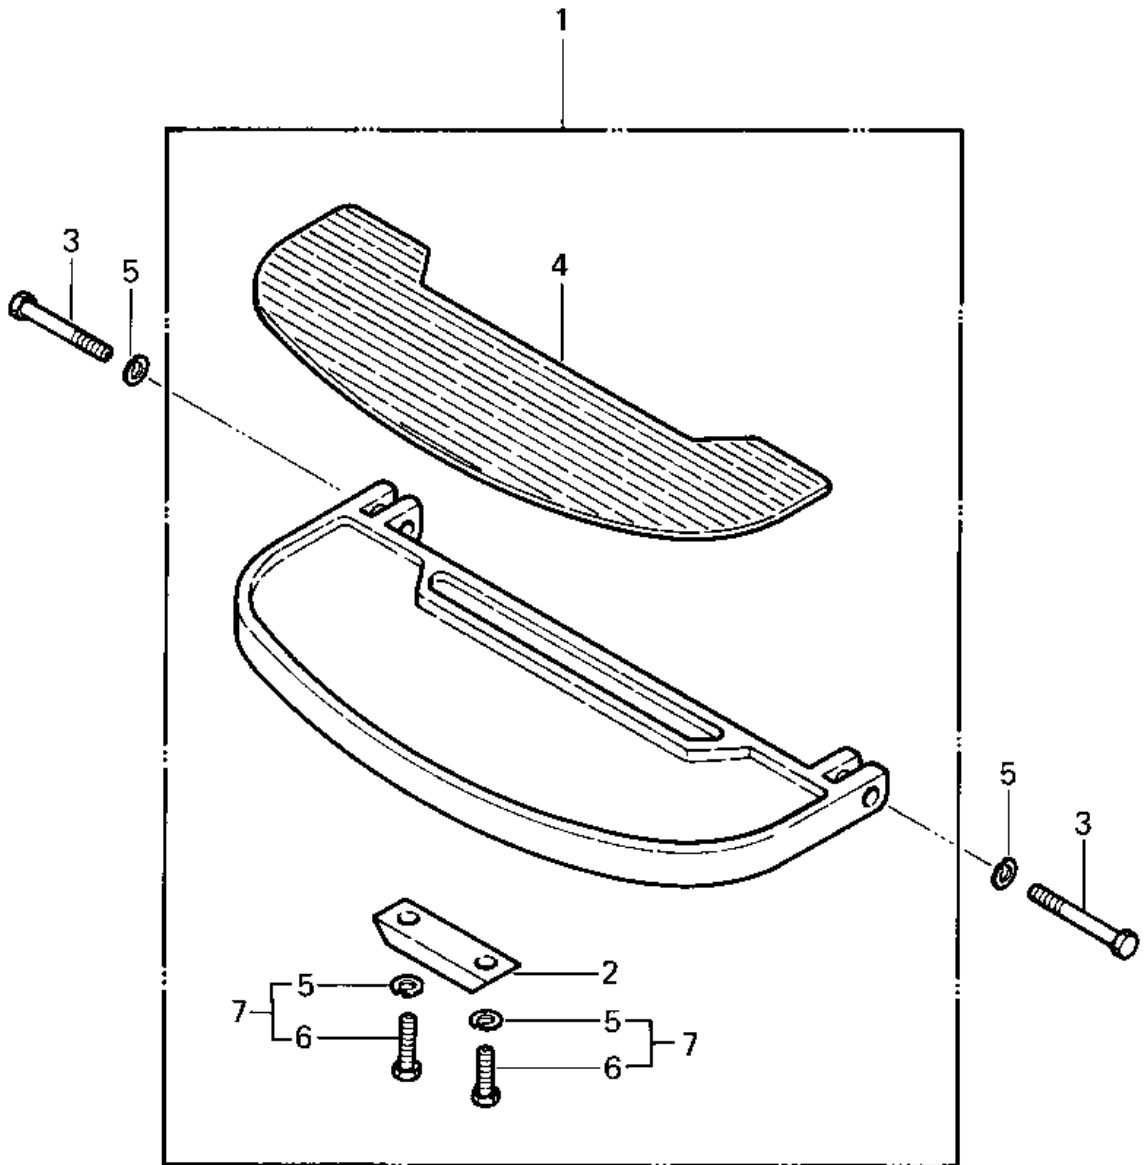

1985 Police 1000 PARTS DIAGRAM

FOOTRESTS

1985 Police 1000 PARTS LIST

FOOTRESTS

ITEM NAME	PART NUMBER	QUANTITY
FOOTBOARD ASSY. (Ref # 1)	34027-1002	
PLATE,FOOTBRD, SKID (Ref # 2)	13169-1011	
BOLT-UPSET (Ref # 3)	112G0645	
BOLT-UPSET (Ref # 3)	112G0645	
DAMPER ASSY,STEP (Ref # 4)	92075-4002	
WASHER SPRING 6MM (Ref # 5)	461F0600	
WASHER SPRING 6MM (Ref # 5)	461F0600	
BOLT,6X10 (Ref # 6)	112G0610	
BOLT (6X10) (Ref # 7)	180B0610	