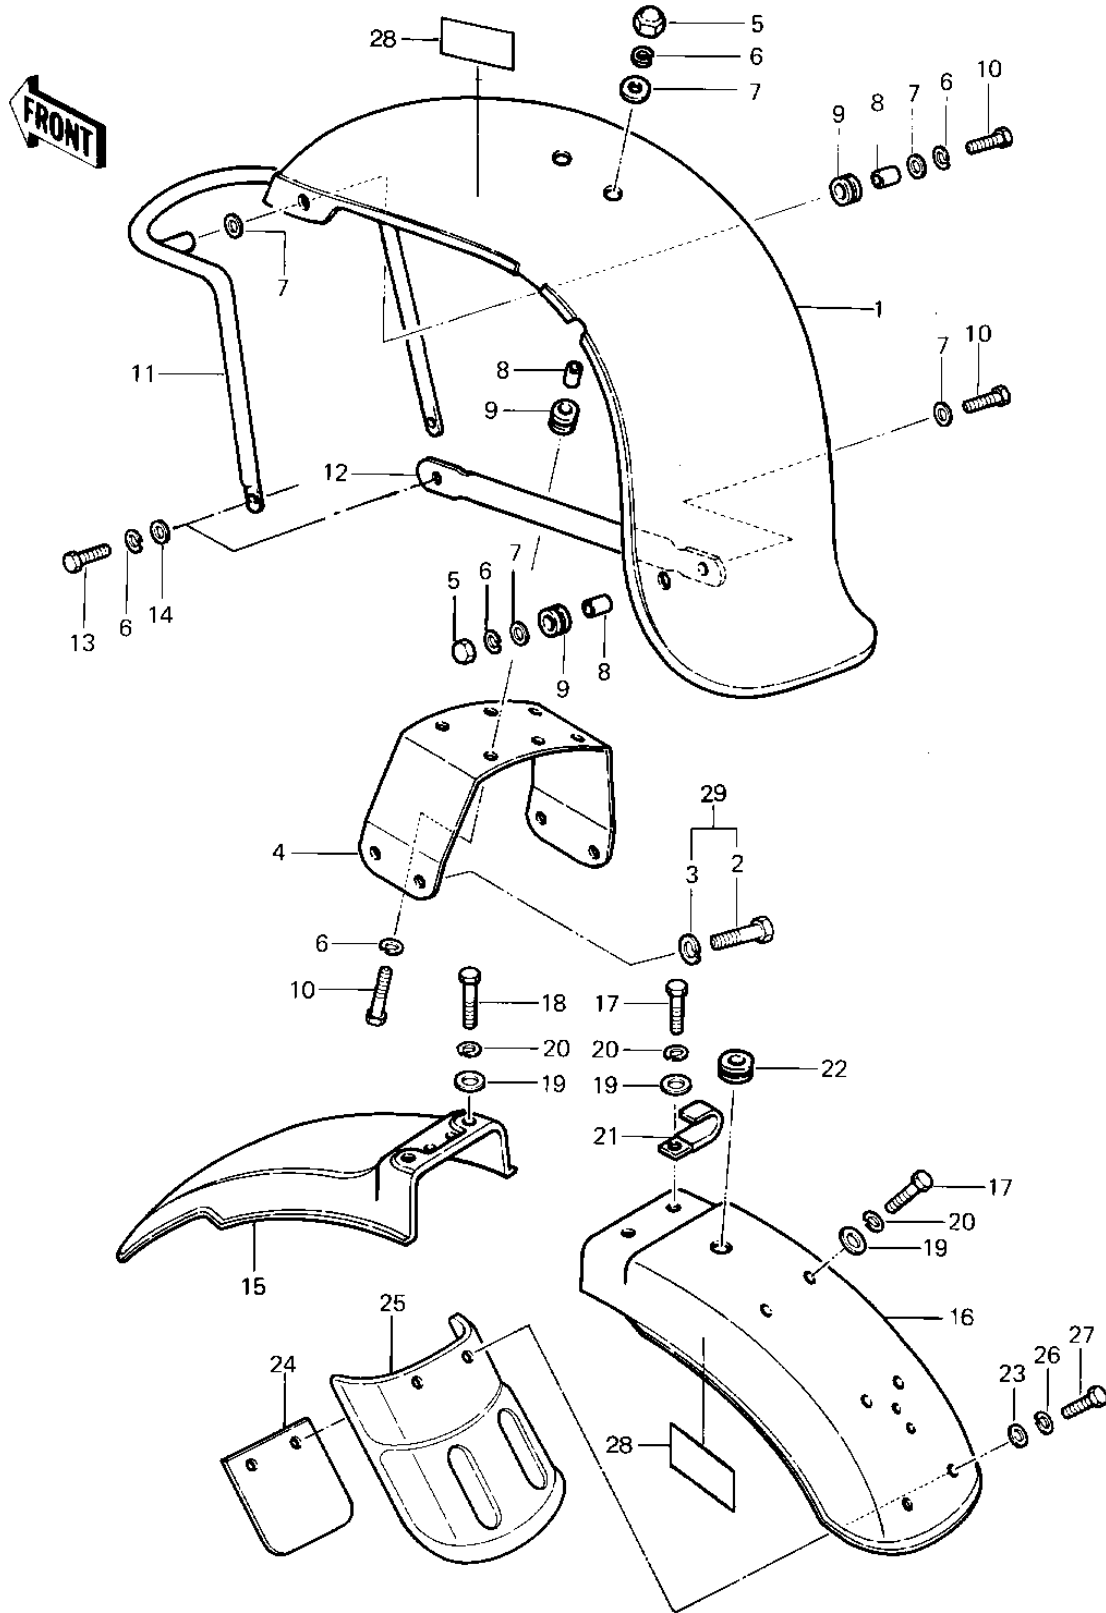

# 1982 Police 1000 PARTS DIAGRAM

# 1982 Police 1000 PARTS LIST

## FENDERS

ITEM NAME	PART NUMBER	QUANTITY
FENDER-FR,WHITE (Ref # 1)	35004-4004-8C	1
FENDER-FR.JET WHITE (Ref # 1)	35004-4007-8C	1
BOLT-UPSET,6X20 (Ref # 2)	112G0620	4
WASHER SPRING 8MM (Ref # 3)	461F0800	4
BRACE,FRONT FENDER (Ref # 4)	35009-1001	1
NUT-6MM (Ref # 5)	322N0600	4
NUT-6MM (Ref # 5)	322N0600	6
WASHER SPRING 6MM (Ref # 6)	461F0600	8
WASHER SPRING 6MM (Ref # 6)	461F0600	10
WASHER-PLAIN (Ref # 7)	92022-193	8
WASHER-PLAIN (Ref # 7)	92022-193	10
COLLAR 6.8X10X10.5 (Ref # 8)	92027-120	6
COLLAR 6.8X10X10.5 (Ref # 8)	92027-120	8
GROMMET (Ref # 9)	92071-046	6
GROMMET (Ref # 9)	92071-046	8
BOLT-UPSET (Ref # 10)	112G0625	6
STAY,FR FENDER,FR (Ref # 11)	35011-4001	1
STAY,FENDER-RR (Ref # 12)	35011-4004	2
BOLT-UPSET 6X14 (Ref # 13)	112B0614	2
BOLT-UPSET 6X14 (Ref # 13)	112B0614	4
WASHER PLAIN 6MM (Ref # 14)	410B0600	2
WASHER PLAIN 6MM (Ref # 14)	410B0600	4
FENDER-RR (Ref # 15)	35022-1071	1
FENDER-RR,WHITE (Ref # 16)	35022-1099-8C	1
BOLT-UPSET 6X14 (Ref # 17)	112B0614	4
BOLT 6X22 (Ref # 18)	112B0622	2
WASHER PLAIN 6MM (Ref # 19)	411B0600	6
WASHER SPRING 6MM (Ref # 20)	461F0600	6
CLAMP,WIRING HARNESS (Ref # 21)	92037-1069	1