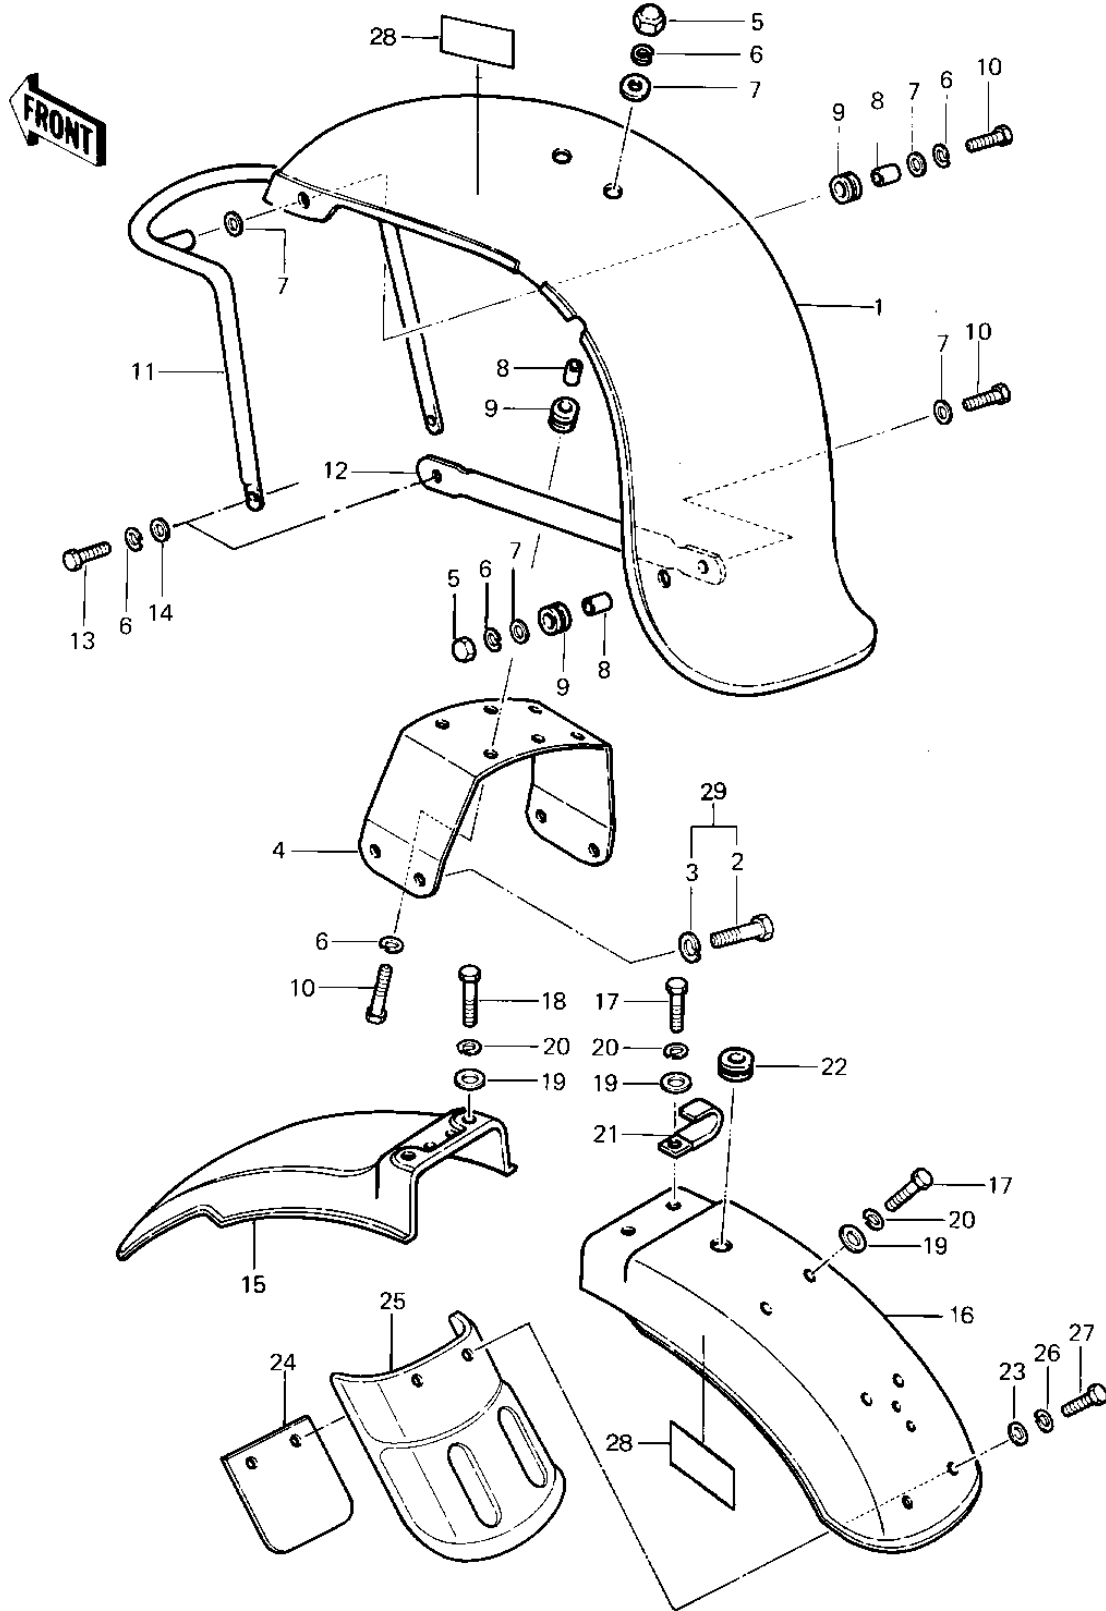

# 1985 Police 1000 PARTS DIAGRAM

# 1985 Police 1000 PARTS LIST

## FENDERS

ITEM NAME	PART NUMBER	QUANTITY
FENDER-FR,WHITE (Ref # 1)	35004-4004-8C	
FENDER-FR.JET WHITE (Ref # 1)	35004-4007-8C	
BOLT-UPSET,6X20 (Ref # 2)	112G0620	
WASHER SPRING 8MM (Ref # 3)	461F0800	
BRACE,FRONT FENDER (Ref # 4)	35009-1001	
NUT-6MM (Ref # 5)	322N0600	
NUT-6MM (Ref # 5)	322N0600	
WASHER SPRING 6MM (Ref # 6)	461F0600	
WASHER SPRING 6MM (Ref # 6)	461F0600	
WASHER-PLAIN (Ref # 7)	92022-193	
WASHER-PLAIN (Ref # 7)	92022-193	
COLLAR 6.8X10X10.5 (Ref # 8)	92027-120	
COLLAR 6.8X10X10.5 (Ref # 8)	92027-120	
GROMMET (Ref # 9)	92071-046	
GROMMET (Ref # 9)	92071-046	
BOLT-UPSET (Ref # 10)	112G0625	
STAY,FR FENDER,FR (Ref # 11)	35011-4001	
STAY,FENDER-RR (Ref # 12)	35011-4004	
BOLT-UPSET 6X14 (Ref # 13)	112B0614	
BOLT-UPSET 6X14 (Ref # 13)	112B0614	
WASHER PLAIN 6MM (Ref # 14)	410B0600	
WASHER PLAIN 6MM (Ref # 14)	410B0600	
FENDER-RR (Ref # 15)	35022-1071	
FENDER-RR,WHITE (Ref # 16)	35022-1099-8C	
BOLT-UPSET 6X14 (Ref # 17)	112B0614	
BOLT 6X22 (Ref # 18)	112B0622	
WASHER PLAIN 6MM (Ref # 19)	411B0600	
WASHER SPRING 6MM (Ref # 20)	461F0600	
CLAMP,WIRING HARNESS (Ref # 21)	92037-1069	