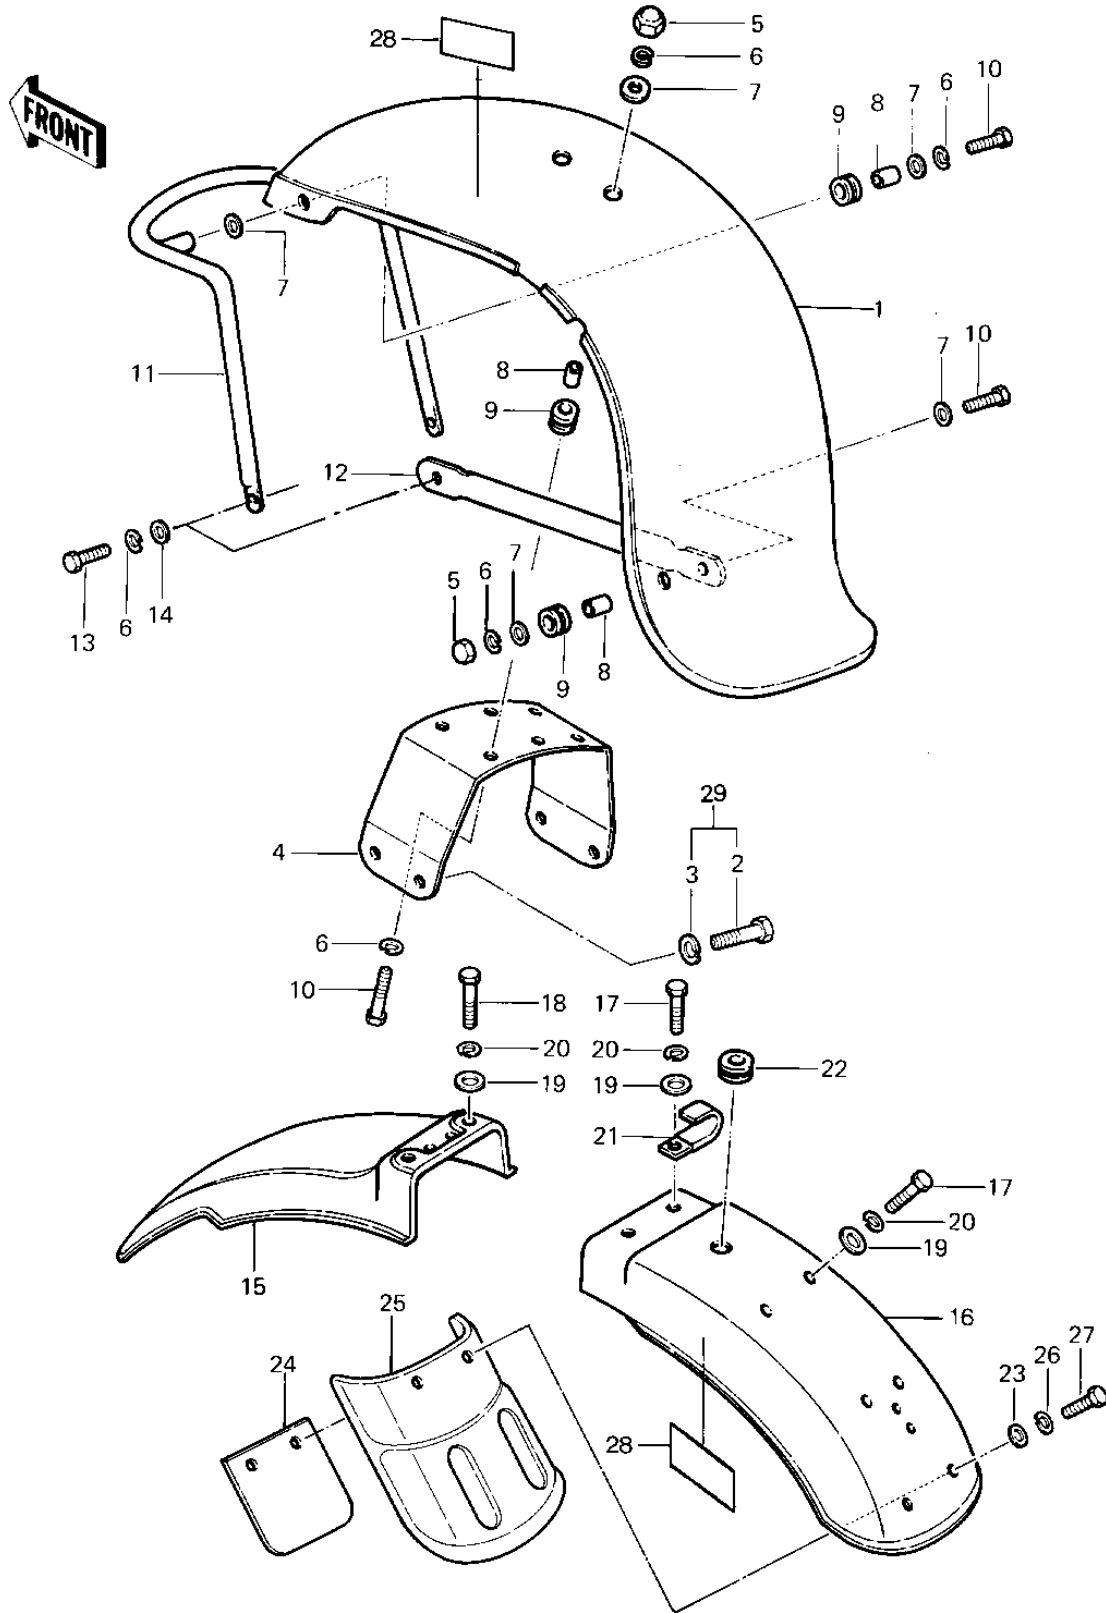

1986 Police 1000 PARTS DIAGRAM

FENDERS

1986 Police 1000 PARTS LIST

FENDERS

ITEM NAME	PART NUMBER	QUANTITY
FENDER-FR,WHITE (Ref # 1)	35004-4004-8C	
FENDER-FR.JET WHITE (Ref # 1)	35004-4007-8C	
BOLT-UPSET,6X20 (Ref # 2)	112G0620	
WASHER SPRING 8MM (Ref # 3)	461F0800	
BRACE,FRONT FENDER (Ref # 4)	35009-1001	
NUT-6MM (Ref # 5)	322N0600	
NUT-6MM (Ref # 5)	322N0600	
WASHER SPRING 6MM (Ref # 6)	461F0600	
WASHER SPRING 6MM (Ref # 6)	461F0600	
WASHER-PLAIN (Ref # 7)	92022-193	
WASHER-PLAIN (Ref # 7)	92022-193	
COLLAR 6.8X10X10.5 (Ref # 8)	92027-120	
COLLAR 6.8X10X10.5 (Ref # 8)	92027-120	
GROMMET (Ref # 9)	92071-046	
GROMMET (Ref # 9)	92071-046	
BOLT-UPSET (Ref # 10)	112G0625	
STAY,FR FENDER,FR (Ref # 11)	35011-4001	
STAY,FENDER-RR (Ref # 12)	35011-4004	
BOLT-UPSET 6X14 (Ref # 13)	112B0614	
BOLT-UPSET 6X14 (Ref # 13)	112B0614	
WASHER PLAIN 6MM (Ref # 14)	410B0600	
WASHER PLAIN 6MM (Ref # 14)	410B0600	
FENDER-RR (Ref # 15)	35022-1071	
FENDER-RR,WHITE (Ref # 16)	35022-1099-8C	
BOLT-UPSET 6X14 (Ref # 17)	112B0614	
BOLT 6X22 (Ref # 18)	112B0622	
WASHER PLAIN 6MM (Ref # 19)	411B0600	
WASHER SPRING 6MM (Ref # 20)	461F0600	
CLAMP,WIRING HARNESS (Ref # 21)	92037-1069	