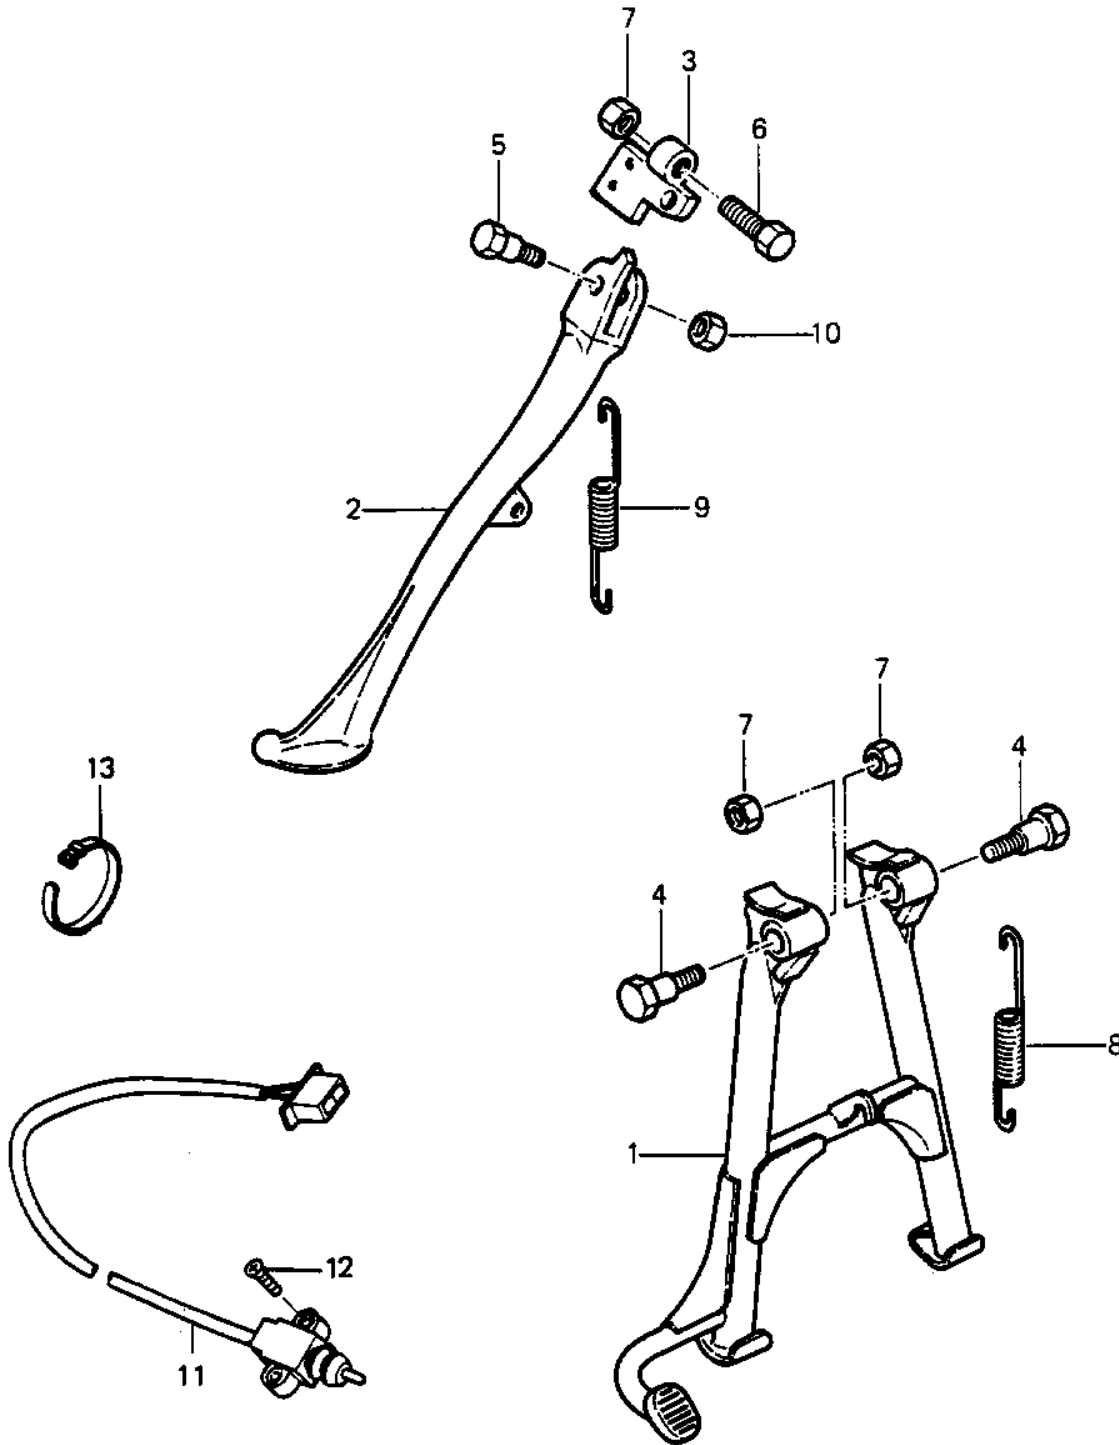

1982 Police 1000 PARTS DIAGRAM

STANDS

10

1982 Police 1000 PARTS LIST

STANDS

ITEM NAME	PART NUMBER	QUANTITY
STAND-MAIN (Ref # 1)	34011-1032	1
STAND-CENTER (Ref # 1)	34011-1139	1
STAND-SIDE (Ref # 2)	34024-1216	1
STAND-SIDE (Ref # 2)	34024-1216	1
BRACKET-STAND,SIDE ST (Ref # 3)	32043-4004	1
BRACKET-STAND,SIDE ST (Ref # 3)	32043-4004	1
BOLT,MAIN STAND FITTI (Ref # 4)	92001-1214	2
BOLT,SIDE STAND (Ref # 5)	92001-4028	1
BOLT,SIDE STAND (Ref # 5)	92001-4028	1
BOLT 10X60 (Ref # 6)	92001-4013	1
NUT,LOCK,10MM (Ref # 7)	92019-021	3
SPRING,MAIN STAND (Ref # 8)	34023-012	1
SPRING,SIDE STAND (Ref # 9)	34025-005	1
NUT 10MM (Ref # 10)	315B1000	1
SWITCH,SIDE STAND (Ref # 11)	27010-1203	1
SCREW (Ref # 12)	92009-1359	2
BAND,L=185 (Ref # 13)	92072-1195	5