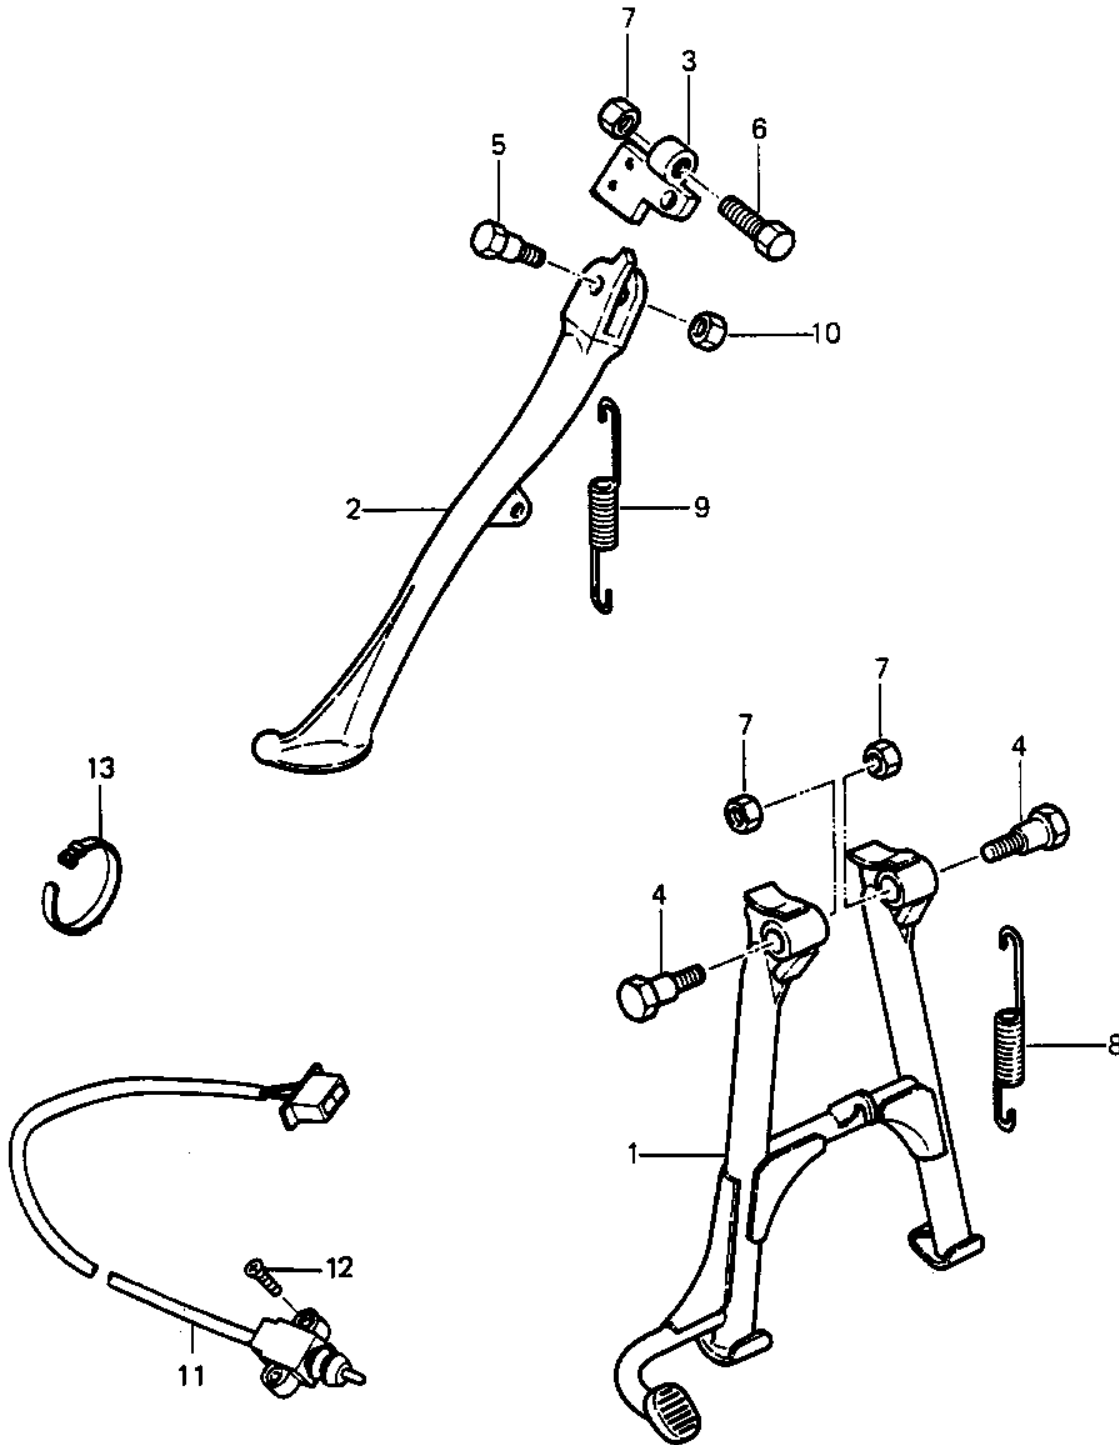

# 1985 Police 1000 PARTS DIAGRAM

STANDS

10

# 1985 Police 1000 PARTS LIST

## STANDS

ITEM NAME	PART NUMBER	QUANTITY
STAND-MAIN (Ref # 1)	34011-1032	
STAND-CENTER (Ref # 1)	34011-1139	
STAND-SIDE (Ref # 2)	34024-1216	
STAND-SIDE (Ref # 2)	34024-1216	
BRACKET-STAND,SIDE ST (Ref # 3)	32043-4004	
BRACKET-STAND,SIDE ST (Ref # 3)	32043-4004	
BOLT,MAIN STAND FITTI (Ref # 4)	92001-1214	
BOLT,SIDE STAND (Ref # 5)	92001-4028	
BOLT,SIDE STAND (Ref # 5)	92001-4028	
BOLT 10X60 (Ref # 6)	92001-4013	
NUT,LOCK,10MM (Ref # 7)	92019-021	
SPRING,MAIN STAND (Ref # 8)	34023-012	
SPRING,SIDE STAND (Ref # 9)	34025-005	
NUT 10MM (Ref # 10)	315B1000	
SWITCH,SIDE STAND (Ref # 11)	27010-1203	
SCREW (Ref # 12)	92009-1359	
BAND,L=185 (Ref # 13)	92072-1195	