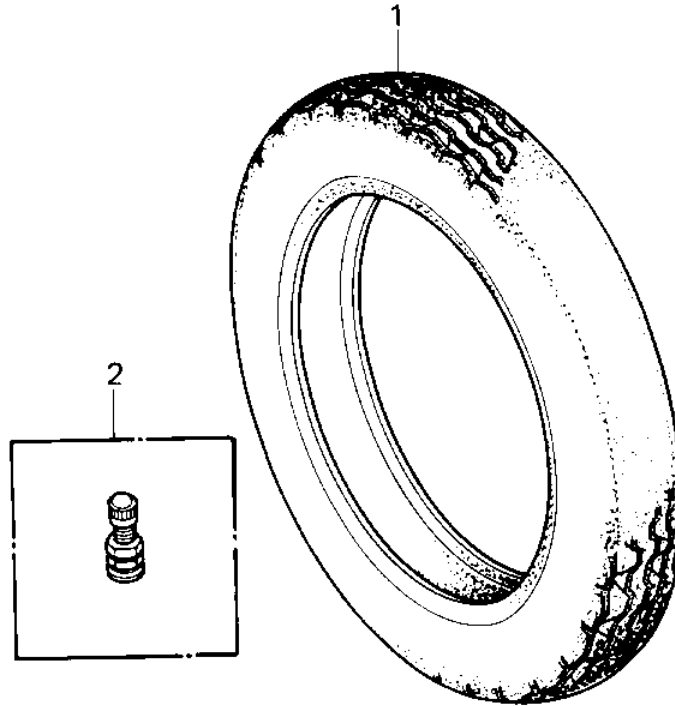

1984 Police 1000 PARTS DIAGRAM

TIRES

1984 Police 1000 PARTS LIST

TIRES

ITEM NAME	PART NUMBER	QUANTITY
TIRE MN90-18 F16 F (Ref # 1)	41002-4021	
TIRE MN90-18 F16 F (Ref # 1)	41002-4021	
VALVE (Ref # 2)	16126-1136	
TIRE MR90-18 K327M R (Ref # 3)	41002-4022	
TIRE MR90-18 K327M R (Ref # 3)	41002-4022	
BALANCER 5G (Ref # 4)	41075-005	
BALANCER 10G (Ref # 5)	41075-006	
BALANCER 20G (Ref # 6)	41075-007	
BALANCER 30G (Ref # 7)	41075-008	