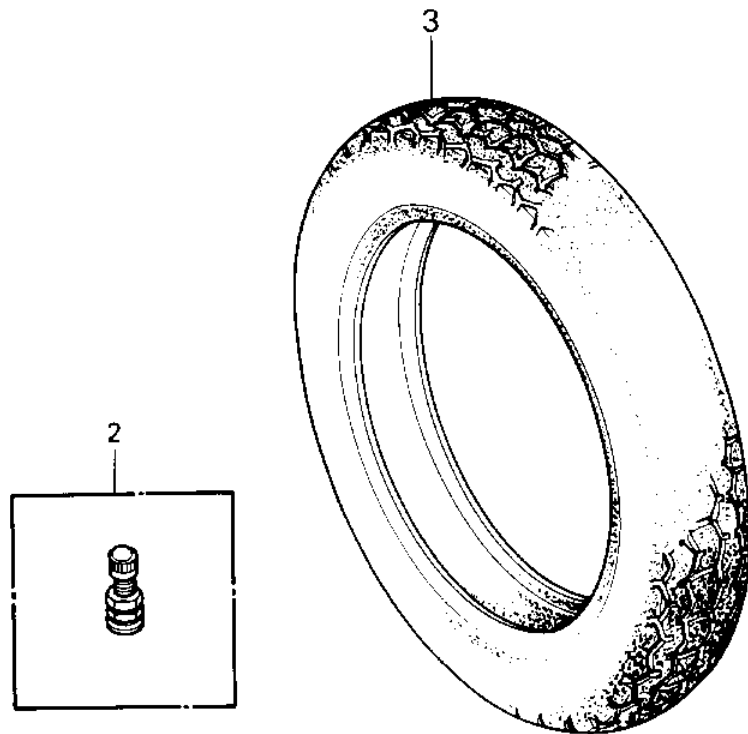

1984 Police 1000 PARTS DIAGRAM

TIRES

1984 Police 1000 PARTS LIST

TIRES

ITEM NAME	PART NUMBER	QUANTITY
TIRE MN90-18 F16 F (Ref # 1)	41002-4021	
TIRE MN90-18 F16 F (Ref # 1)	41002-4021	
VALVE (Ref # 2)	16126-1136	
TIRE MR90-18 K327M R (Ref # 3)	41002-4022	
TIRE MR90-18 K327M R (Ref # 3)	41002-4022	
BALANCER 5G (Ref # 4)	41075-005	
BALANCER 10G (Ref # 5)	41075-006	
BALANCER 20G (Ref # 6)	41075-007	
BALANCER 30G (Ref # 7)	41075-008	